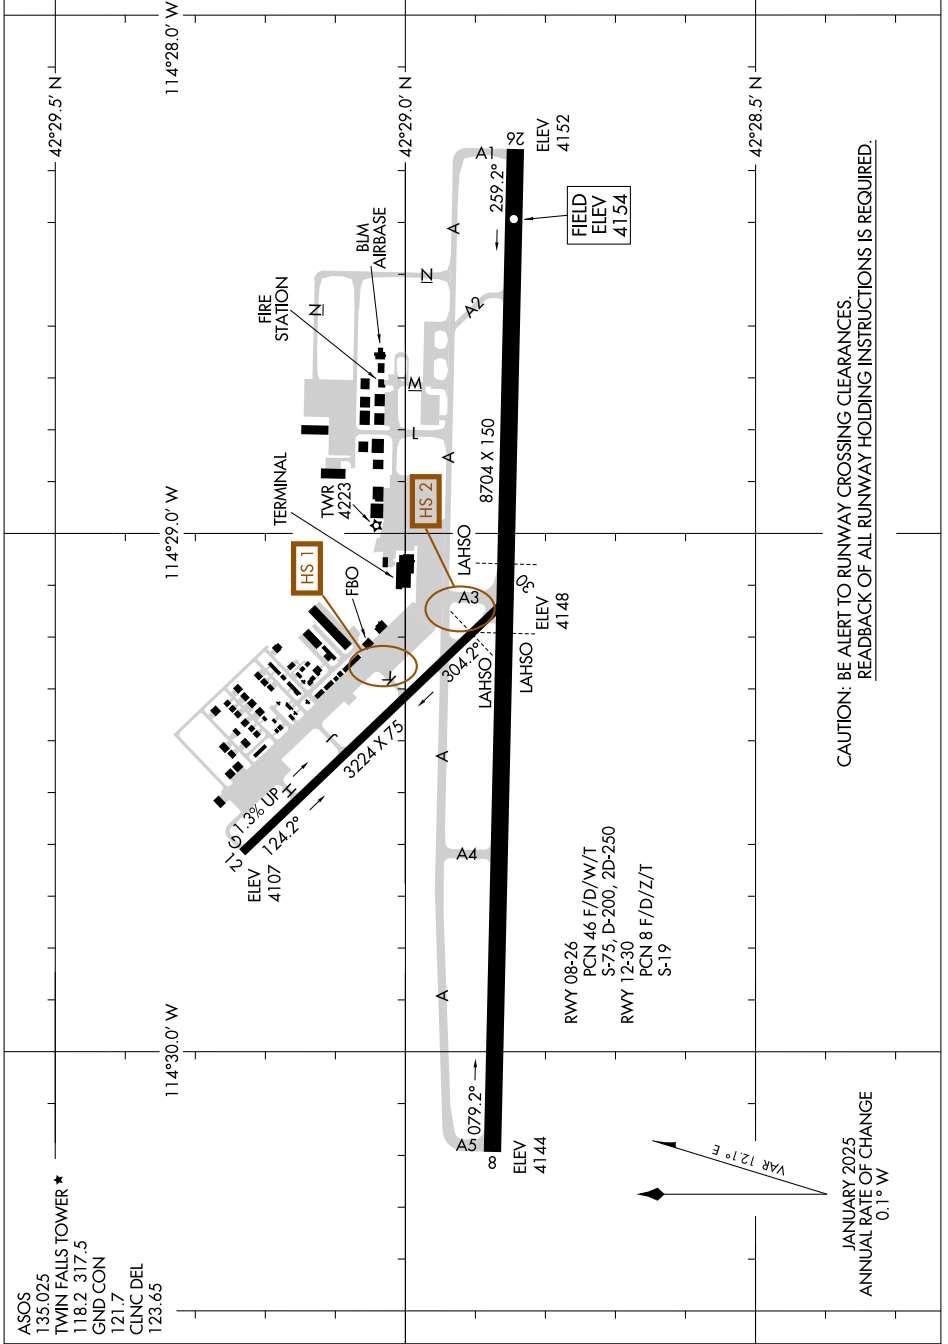

AL-885 (FAA)

NW-1, 15 MAY 2025 to 12 JUN 2025

CAUTION: BE ALERT TO RUNWAY CROSSING CLEARANCES.
READBACK OF ALL RUNWAY HOLDING INSTRUCTIONS IS REQUIRED.

ASOS
 135.025
 TWIN FALLS TOWER ★
 118.2, 317.5
 GND CON
 121.7
 CLNC DEL
 123.65

RWY 08-26
 PCN 46 F/D/W/T
 S-75, D-200, 2D-250
 RWY 12-30
 PCN 8 F/D/I/T
 S-19

VAR 121° E

JANUARY 2025
 ANNUAL RATE OF CHANGE
 0.1° W