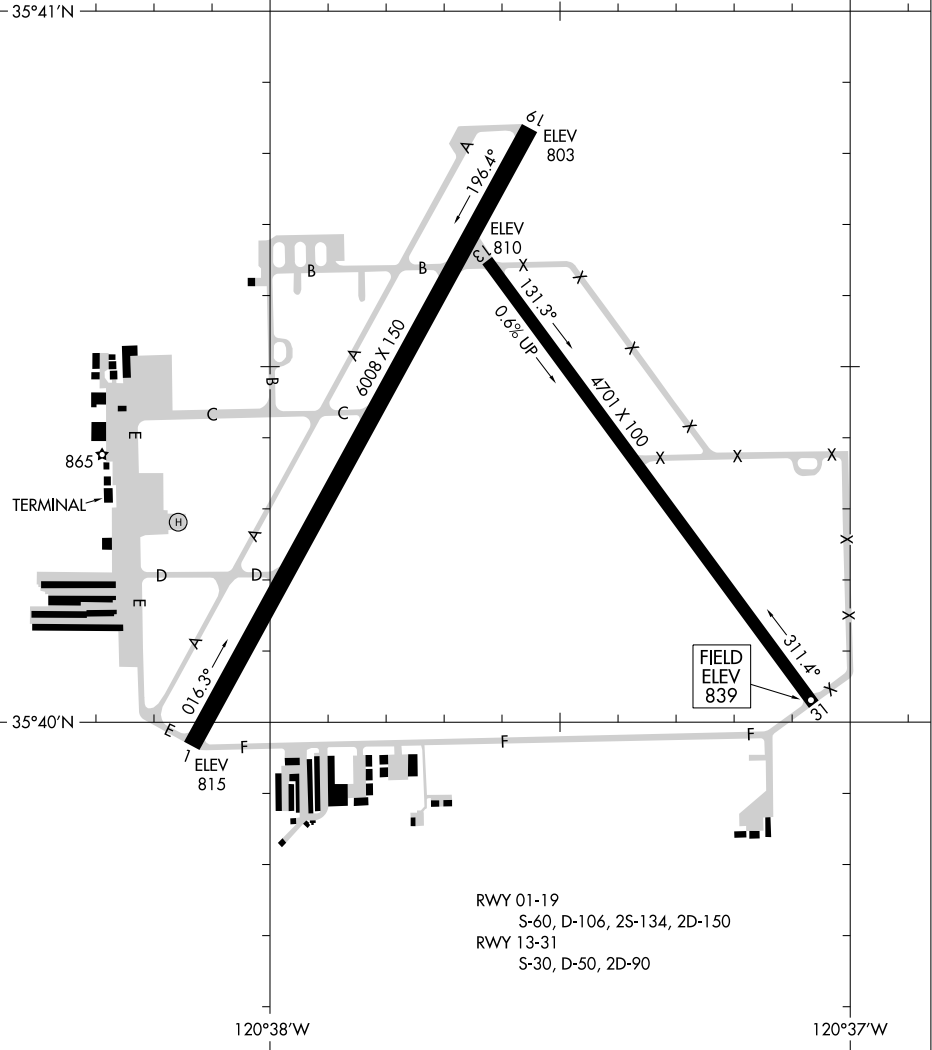

25107

# AIRPORT DIAGRAM

AL-858 (FAA)

PASO ROBLES MUNI (P.R.B)  
PASO ROBLES, CALIFORNIA

ASOS  
120.125  
CTAF/UNICOM  
123.0

SW-3, 15 MAY 2025 to 12 JUN 2025

SW-3, 15 MAY 2025 to 12 JUN 2025

RWY 01-19  
S-60, D-106, 2S-134, 2D-150  
RWY 13-31  
S-30, D-50, 2D-90

# AIRPORT DIAGRAM

25107

PASO ROBLES, CALIFORNIA  
PASO ROBLES MUNI (P.R.B)