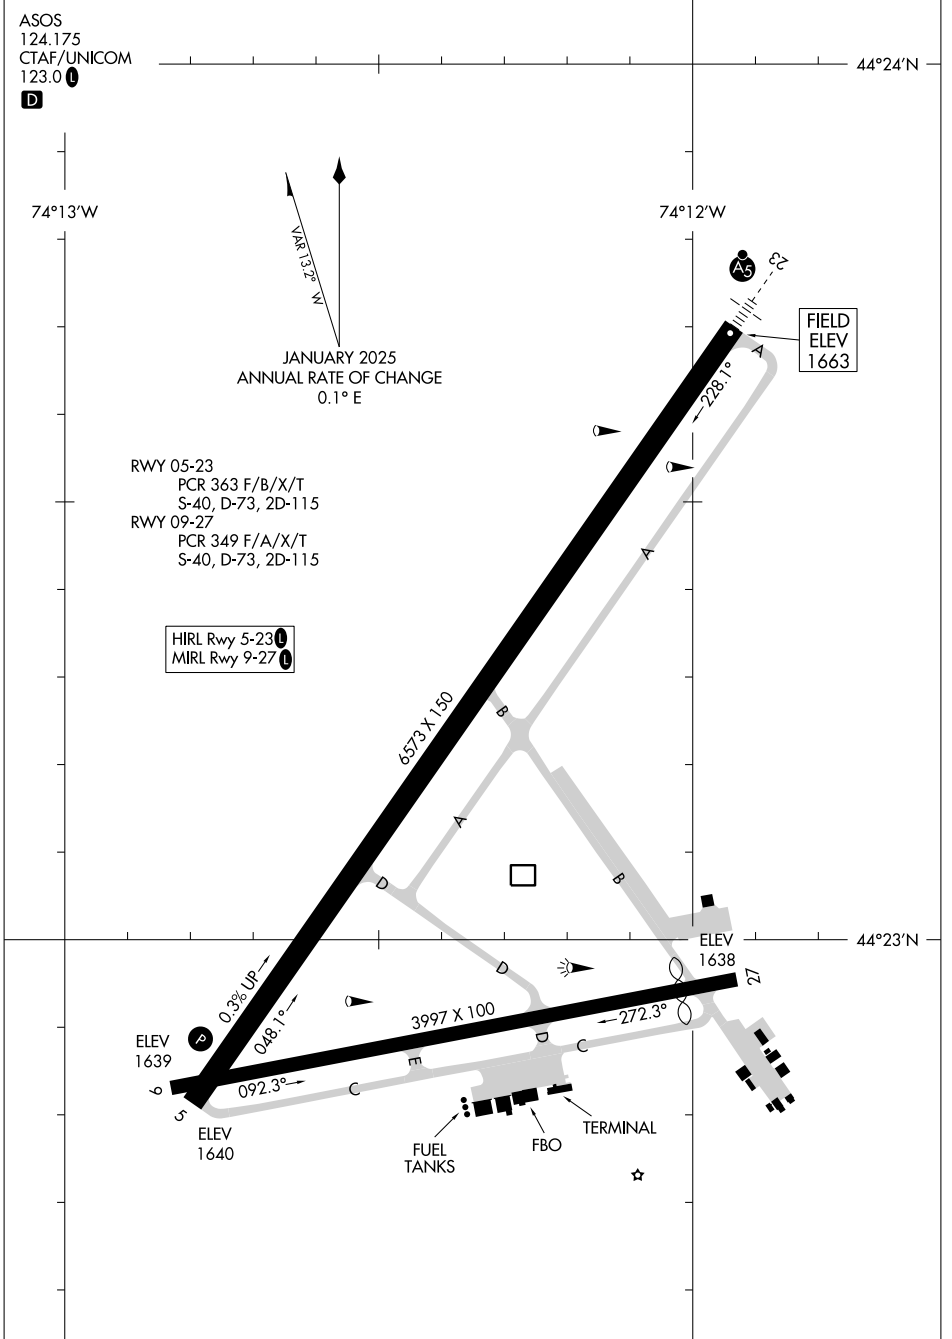

25107

AIRPORT DIAGRAM

AL-806 (FAA)

ADIRONDACK RGNL (SLK)
SARANAC LAKE, NEW YORK

NE-2, 15 MAY 2025 to 12 JUN 2025

NE-2, 15 MAY 2025 to 12 JUN 2025

AIRPORT DIAGRAM

25107

SARANAC LAKE, NEW YORK
ADIRONDACK RGNL (SLK)