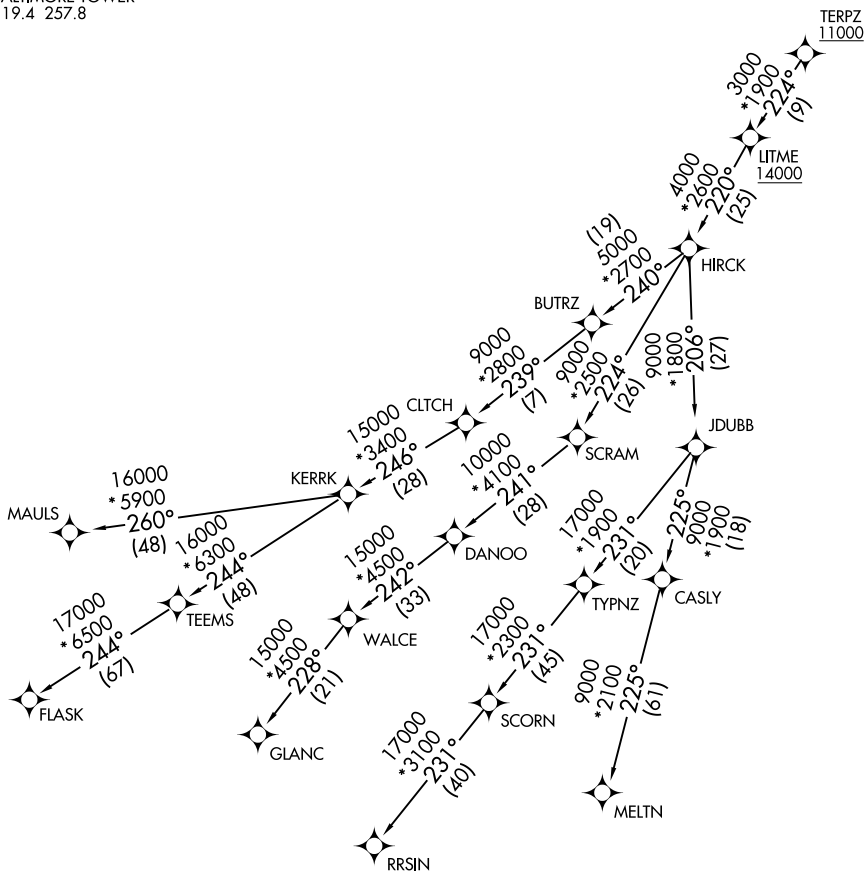

POTOMAC DEP CON
128.7 307.9
D-ATIS
115.1 127.8
CLNC DEL
118.05
CPDLC
GND CON
121.9
BALTIMORE TOWER
119.4 257.8

RNAV 1 - DME/DME/IRU or GPS.

RADAR required.

**TOP ALTITUDE:
17000**

NE-3, 15 MAY 2025 to 12 JUN 2025

NE-3, 15 MAY 2025 to 12 JUN 2025

NOTE: Jet aircraft only.

NOTE: Chart not to scale.

(CONTINUED ON FOLLOWING PAGE)