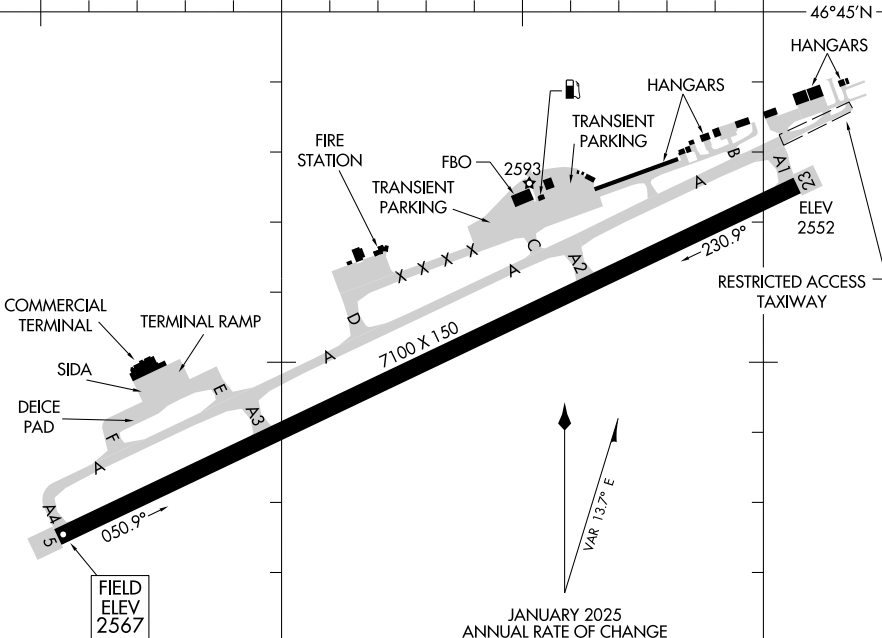

ASOS
 135.675
 CTAF/UNICOM
 122.8

D

117°07'W

117°06'W

NW-1, 15 MAY 2025 to 12 JUN 2025

NW-1, 15 MAY 2025 to 12 JUN 2025

JANUARY 2025
 ANNUAL RATE OF CHANGE
 0.1° W

RWY 05-23
 PCR 520 F/D/X/T
 S-120, D-168, 2D-227, 2D/2D2-658

46°44'N