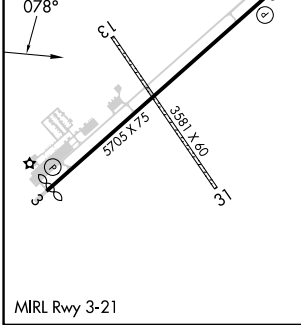

VORTAC HZN 114.1 Chan 88	APP CRS 078°	Rwy Idg TDZE Apt Elev 3966	N/A N/A 3966

VOR-B
FALLON MUNI (F'LX)

DME required.

▼ Circling NA to Rwy 13 and 31. Circling to Rwy 21 NA at night. When local altimeter not received, use Fallon NAS altimeter setting.

MISSED APPROACH: Climb to 6100 then climbing left turn to 8000 direct HZN VORTAC and hold.

AWOS-AV 118.25	KNFL ATIS* 370.925	NAVY FALLON APP CON* 120.85 360.2	UNICOM 122.8 (CTAF)

SW-4, 15 MAY 2025 to 12 JUN 2025

SW-4, 15 MAY 2025 to 12 JUN 2025