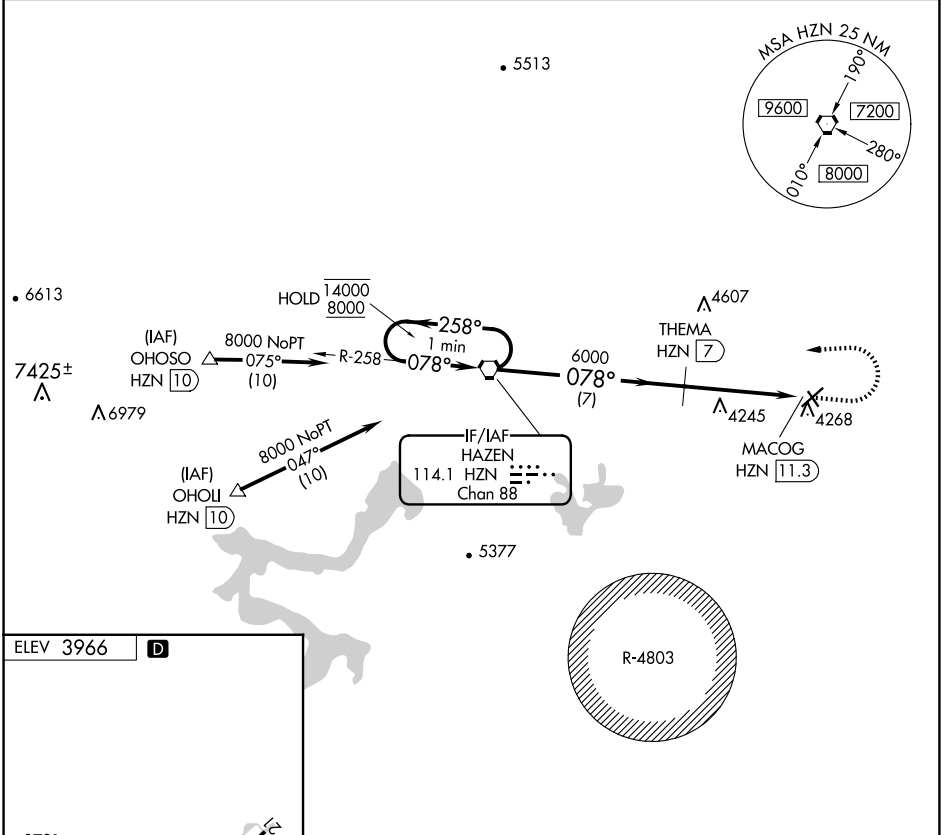

VORTAC HZN 114.1 Chan 88	APP CRS 078°	Rwy Idg TDZE Apt Elev 3966	N/A N/A 3966
--	------------------------	--------------------------------------	---------------------------

VOR-B
FALLON MUNI (F'LX)

DME required.

▼ Circling NA to Rwy 13 and 31. Circling to Rwy 21 NA at night. When local altimeter not received, use Fallon NAS altimeter setting.

MISSED APPROACH: Climb to 6100 then climbing left turn to 8000 direct HZN VORTAC and hold.

AWOS-AV 118.25	KNFL ATIS* 370.925	NAVY FALLON APP CON* 120.85 360.2	UNICOM 122.8 (CTAF)
--------------------------	------------------------------	---	-------------------------------

SW-4, 15 MAY 2025 to 12 JUN 2025

SW-4, 15 MAY 2025 to 12 JUN 2025