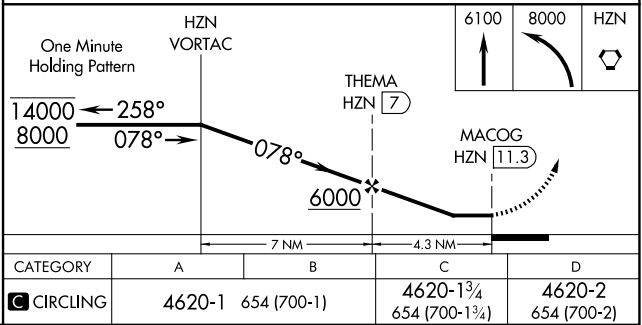

VORTAC HZN 114.1 Chan 88	APP CRS 078°	Rwy Idg TDZE Apt Elev 3966	N/A N/A 3966

VOR-B
FALLON MUNI (F'LX)

DME required.

▼ Circling NA to Rwy 13 and 31. Circling to Rwy 21 NA at night. When local altimeter not received, use Fallon NAS altimeter setting.

MISSED APPROACH: Climb to 6100 then climbing left turn to 8000 direct HZN VORTAC and hold.

AWOS-AV 118.25	KNFL ATIS* 370.925	NAVY FALLON APP CON* 120.85 360.2	UNICOM 122.8 (CTAF)

SW-4, 15 MAY 2025 to 12 JUN 2025

SW-4, 15 MAY 2025 to 12 JUN 2025