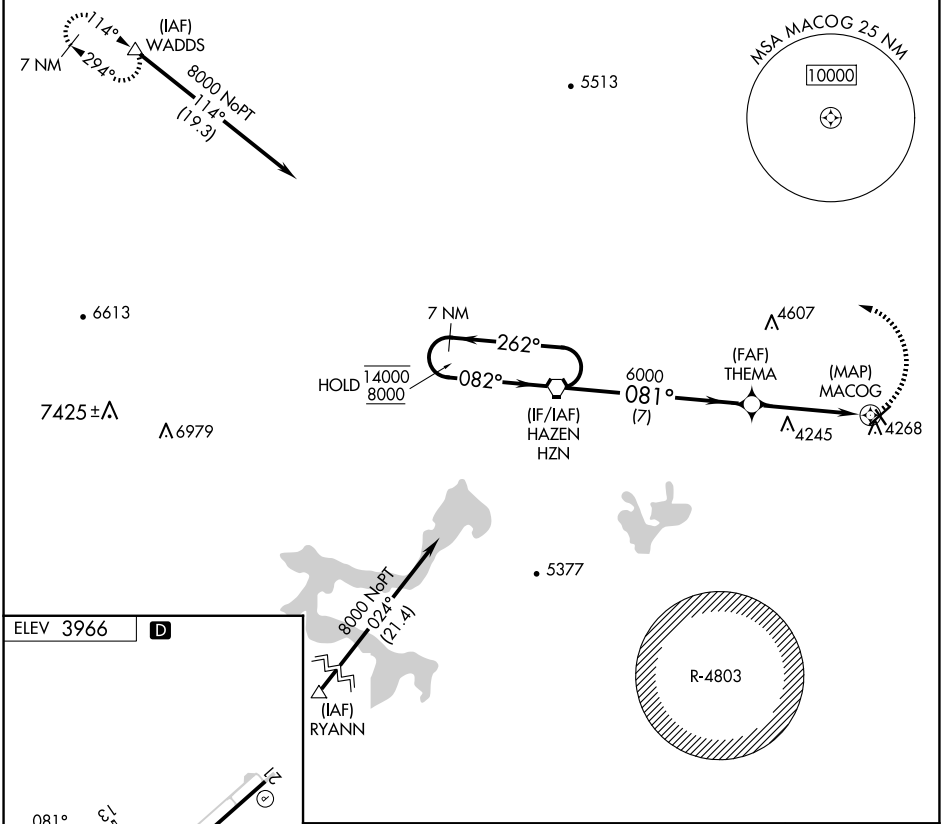

APP CRS 081°	Rwy Idg TDZE Apt Elev	N/A N/A 3966
------------------------	-----------------------------	---

RNAV (GPS)-C

FALLON MUNI (F.LX)

RNP APCH. ▼ Circling NA to Rwys 13 and 31. Circling to Rwy 21 NA at night. When local altimeter not received, use Fallon NAS altimeter setting.		MISSED APPROACH: Climbing left turn to 10100 direct WADDS and hold, continue climb-in-hold 10100.
--	--	---

AWOS-AV 118.25	KNFL ATIS * 370.925	NAVY FALLON APP CON * 120.85 360.2	UNICOM 122.8 (CTAF)
--------------------------	-------------------------------	--	-------------------------------

CATEGORY	A	B	C	D
C CIRCLING	4620-1	654 (700-1)	4620-1 ³ / ₄ 654 (700-1 ³ / ₄)	4620-2 654 (700-2)

SW-4, 15 MAY 2025 to 12 JUN 2025

SW-4, 15 MAY 2025 to 12 JUN 2025