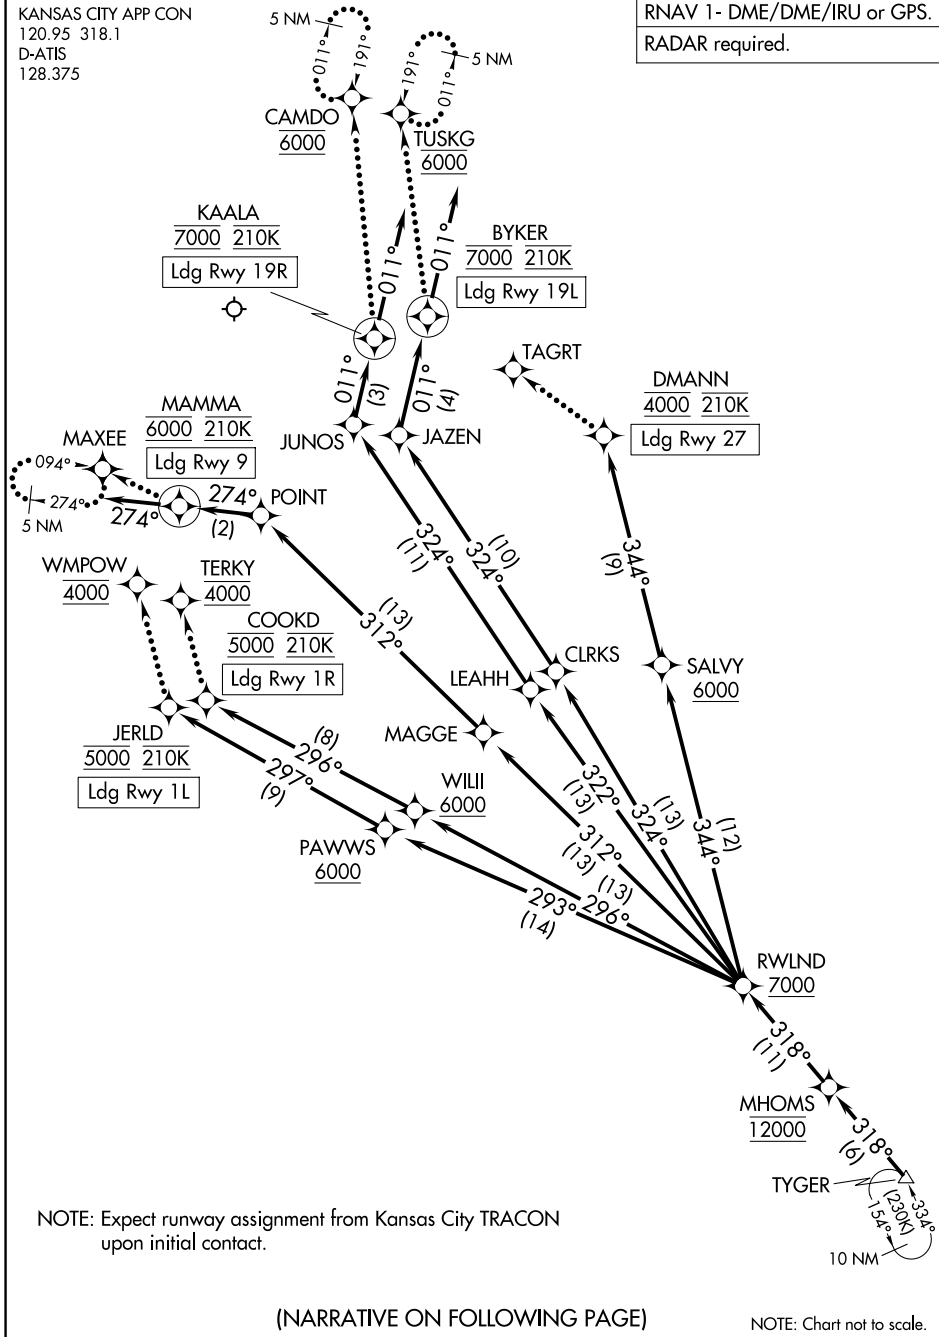

(TYGER.MHOMS3) 23222

AL-780 (FAA)

KANSAS CITY INTL (MCI)  
KANSAS CITY, MISSOURI

# MHOMS THREE ARRIVAL (RNAV) Arrival Routes

KANSAS CITY APP CON  
120.95 318.1  
D-ATIS  
128.375

RNAV 1- DME/DME/IRU or GPS.  
RADAR required.

NC-3, 15 MAY 2025 to 12 JUN 2025

NC-3, 15 MAY 2025 to 12 JUN 2025

NOTE: Expect runway assignment from Kansas City TRACON upon initial contact.

(NARRATIVE ON FOLLOWING PAGE)

NOTE: Chart not to scale.

# MHOMS THREE ARRIVAL (RNAV) Arrival Routes

(TYGER.MHOMS3) 10AUG23

KANSAS CITY, MISSOURI  
KANSAS CITY INTL (MCI)