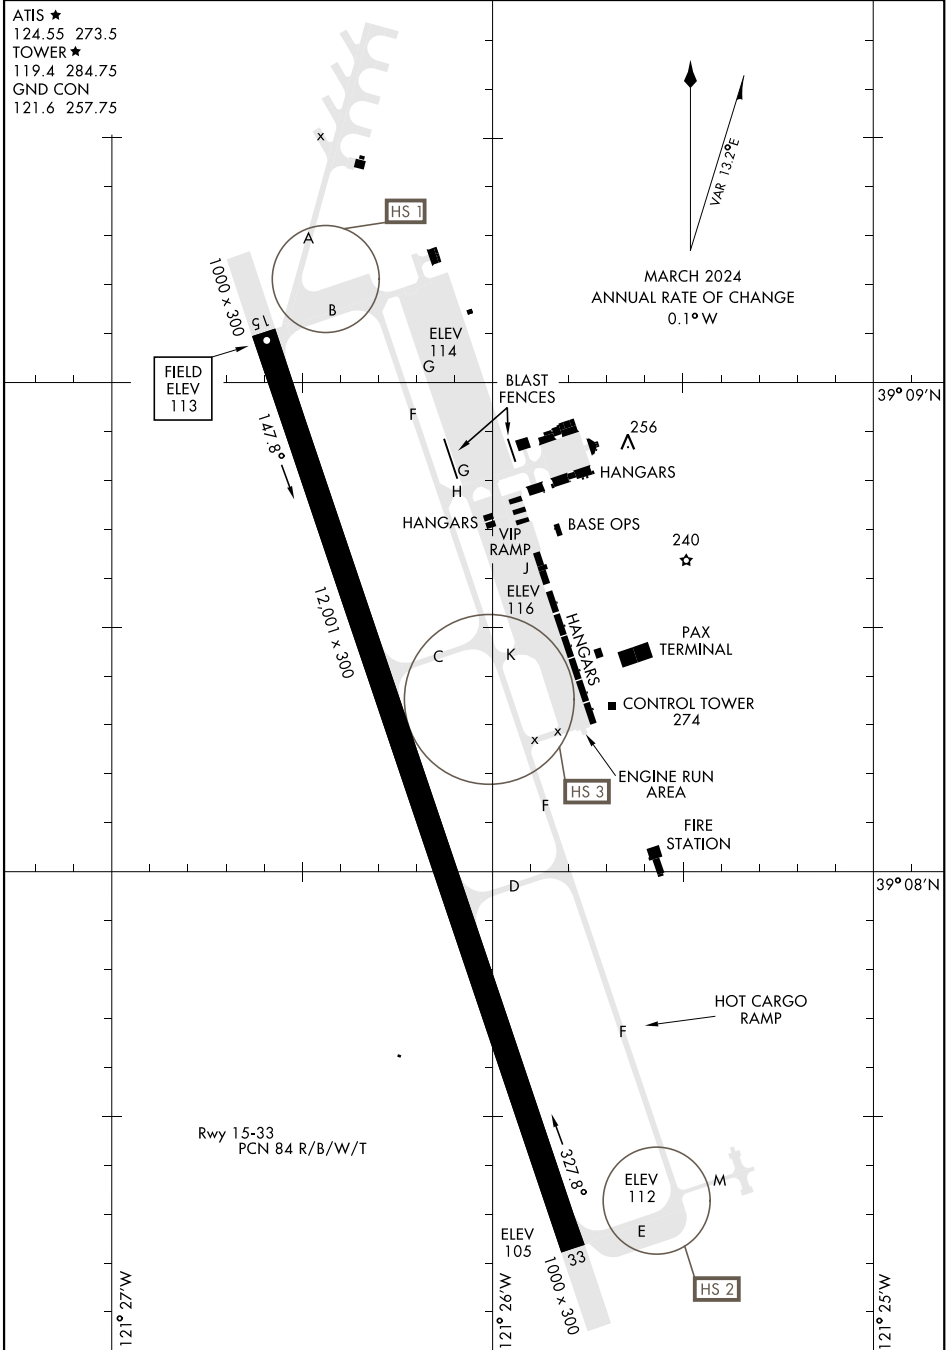

AIRPORT DIAGRAM

[USAF]

BEALE AFB (KBAB)
MARYSVILLE, CALIFORNIA

ATIS ★
124.55 273.5
TOWER ★
119.4 284.75
GND CON
121.6 257.75

VAR 13.2°E
MARCH 2024
ANNUAL RATE OF CHANGE
0.1°W

SW-2, 15 MAY 2025 to 12 JUN 2025

SW-2, 15 MAY 2025 to 12 JUN 2025

AIRPORT DIAGRAM

MARYSVILLE, CALIFORNIA
BEALE AFB (KBAB)