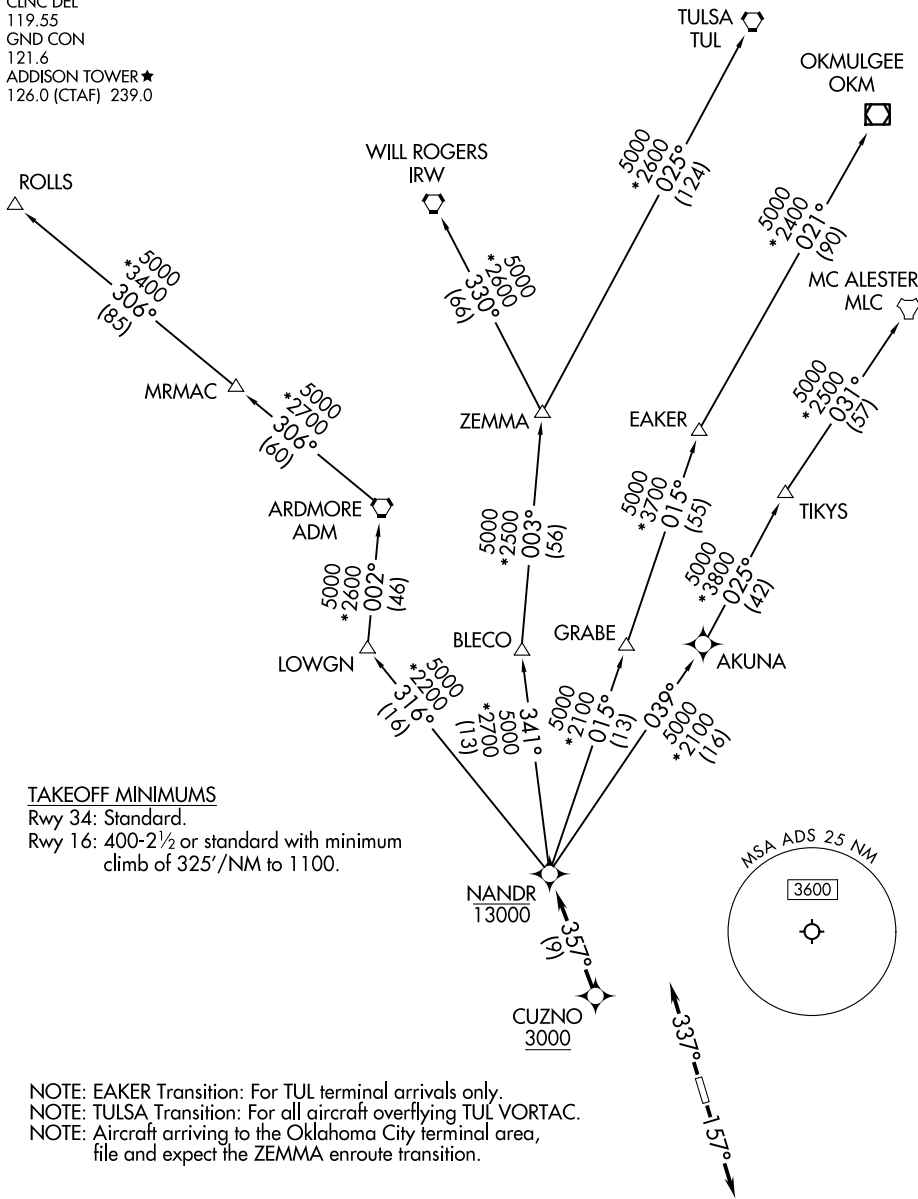

NANDR THREE DEPARTURE (RNAV)

DALLAS, TEXAS

LONE STAR DEP CON
124.3 282.275
ATIS
133.4
CLNC DEL
119.55
GND CON
121.6
ADDISON TOWER ★
126.0 (CTAF) 239.0

RNAV 1 - DME/DME/IRU or GPS.
RADAR required.

**TOP ALTITUDE:
ASSIGNED BY ATC**

SC-2, 15 MAY 2025 to 12 JUN 2025

SC-2, 15 MAY 2025 to 12 JUN 2025

NOTE: Chart not to scale.

(CONTINUED ON FOLLOWING PAGE)

NANDR THREE DEPARTURE (RNAV)

(NANDR3.NANDR) 17APR25

DALLAS, TEXAS
ADDISON (ADS)