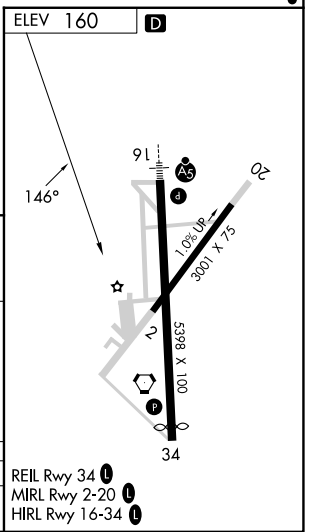

VORTAC ONP 117.1 Chan 118	APP CRS 146°	Rwy Idg TDZE Apt Elev	N/A N/A 160
---	------------------------	-----------------------------	--

VOR-A

NEWPORT MUNI (ONP)

⚠ When local altimeter setting not received, use Tillamook altimeter setting:
⚠ increase all MDA 140 feet, increase Circling Cat B visibility ¼ mile.

MISSED APPROACH: Climb to 2900 then climbing right turn to 4000 direct ONP VORTAC and hold, continue climb-in-hold to 4000.

AWOS-3 133.9	SEATTLE CENTER 125.8 291.7	UNICOM 122.8 (CTAF) 1
------------------------	--------------------------------------	---------------------------------

CATEGORY	A	B	C	D
C CIRCLING	1060-1¼	900 (900-1¼)	1400-3 1240 (1300-3)	1600-3 1440 (1500-3)

NW-1, 15 MAY 2025 to 12 JUN 2025

NW-1, 15 MAY 2025 to 12 JUN 2025