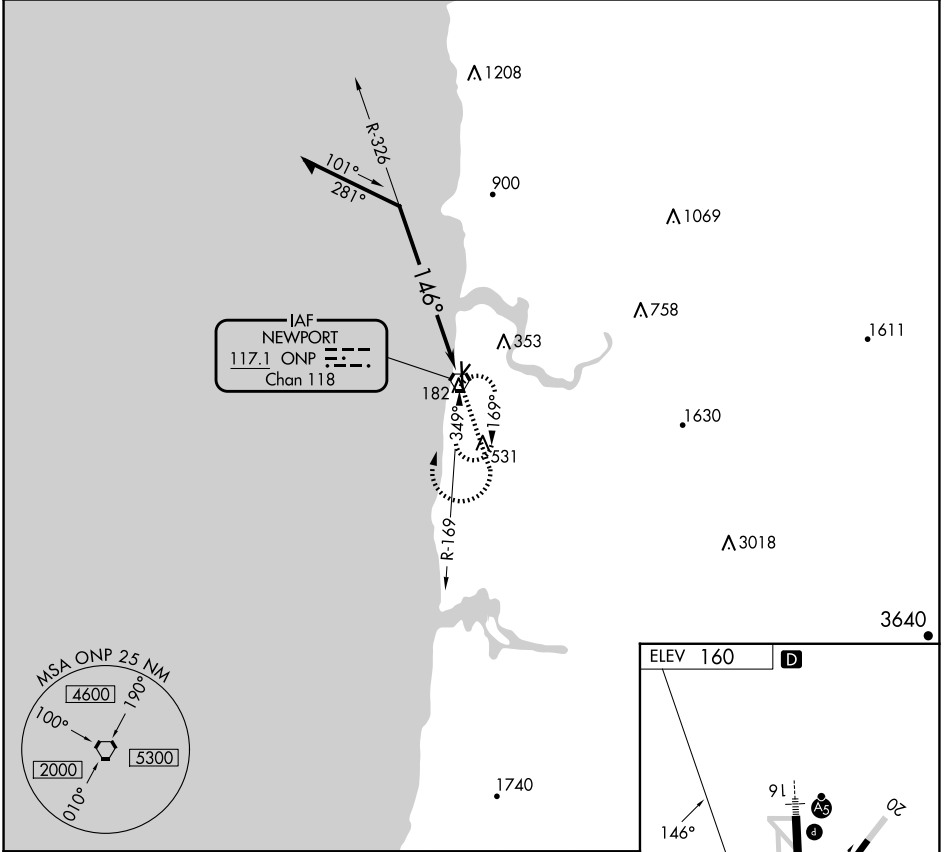

VORTAC ONP 117.1 Chan 118	APP CRS 146°	Rwy Idg TDZE Apt Elev	N/A N/A 160
---	------------------------	-----------------------------	--

VOR-A

NEWPORT MUNI (ONP)

⚠ When local altimeter setting not received, use Tillamook altimeter setting:
⚠ increase all MDA 140 feet, increase Circling Cat B visibility ¼ mile.

MISSED APPROACH: Climb to 2900 then climbing right turn to 4000 direct ONP VORTAC and hold, continue climb-in-hold to 4000.

AWOS-3 133.9	SEATTLE CENTER 125.8 291.7	UNICOM 122.8 (CTAF) 1
------------------------	--------------------------------------	---------------------------------

CATEGORY	A	B	C	D
C CIRCLING	1060-1¼	900 (900-1¼)	1400-3 1240 (1300-3)	1600-3 1440 (1500-3)

NW-1, 15 MAY 2025 to 12 JUN 2025

NW-1, 15 MAY 2025 to 12 JUN 2025