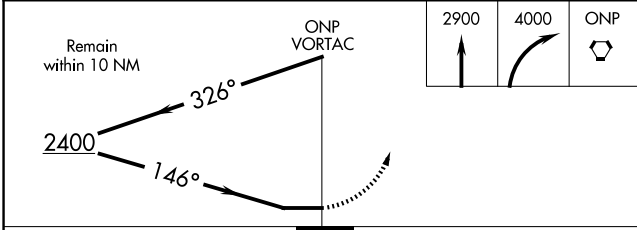

VORTAC ONP 117.1 Chan 118	APP CRS 146°	Rwy Idg TDZE Apt Elev	N/A N/A 160
---	------------------------	-----------------------------	--

VOR-A

NEWPORT MUNI (ONP)

⚠ When local altimeter setting not received, use Tillamook altimeter setting:
⚠ increase all MDA 140 feet, increase Circling Cat B visibility ¼ mile.

MISSED APPROACH: Climb to 2900 then climbing right turn to 4000 direct ONP VORTAC and hold, continue climb-in-hold to 4000.

AWOS-3 133.9	SEATTLE CENTER 125.8 291.7	UNICOM 122.8 (CTAF) 1
------------------------	--------------------------------------	---------------------------------