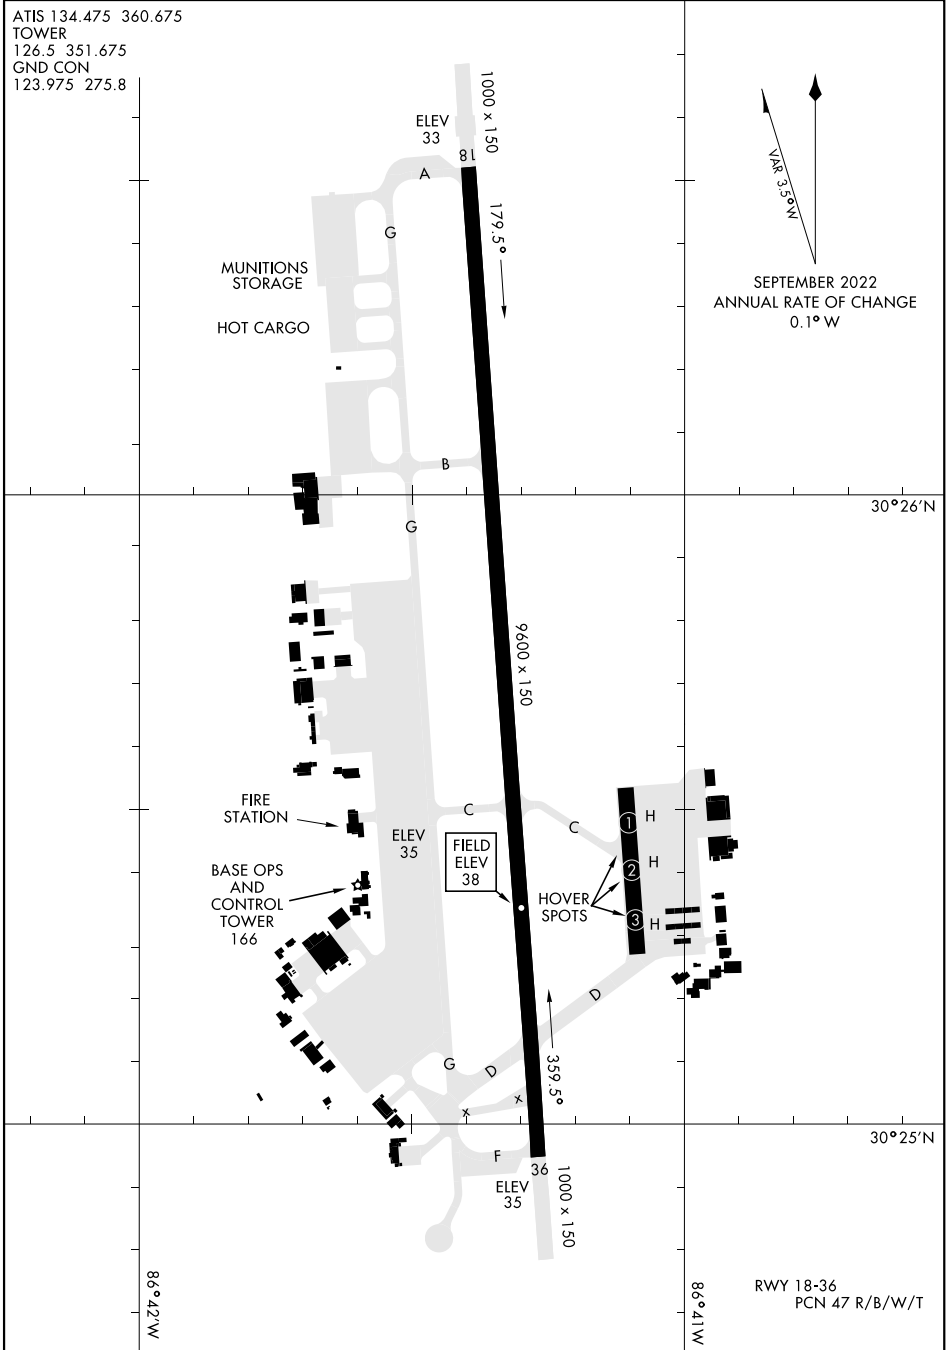

24305

AIRPORT DIAGRAM

[USAF]

HURLBURT FLD (KHRT)

MARY ESTHER, FLORIDA

ATIS 134.475 360.675
TOWER
126.5 351.675
GND CON
123.975 275.8

SE-3, 15 MAY 2025 to 12 JUN 2025

SE-3, 15 MAY 2025 to 12 JUN 2025

AIRPORT DIAGRAM

MARY ESTHER, FLORIDA

HURLBURT FLD (KHRT)