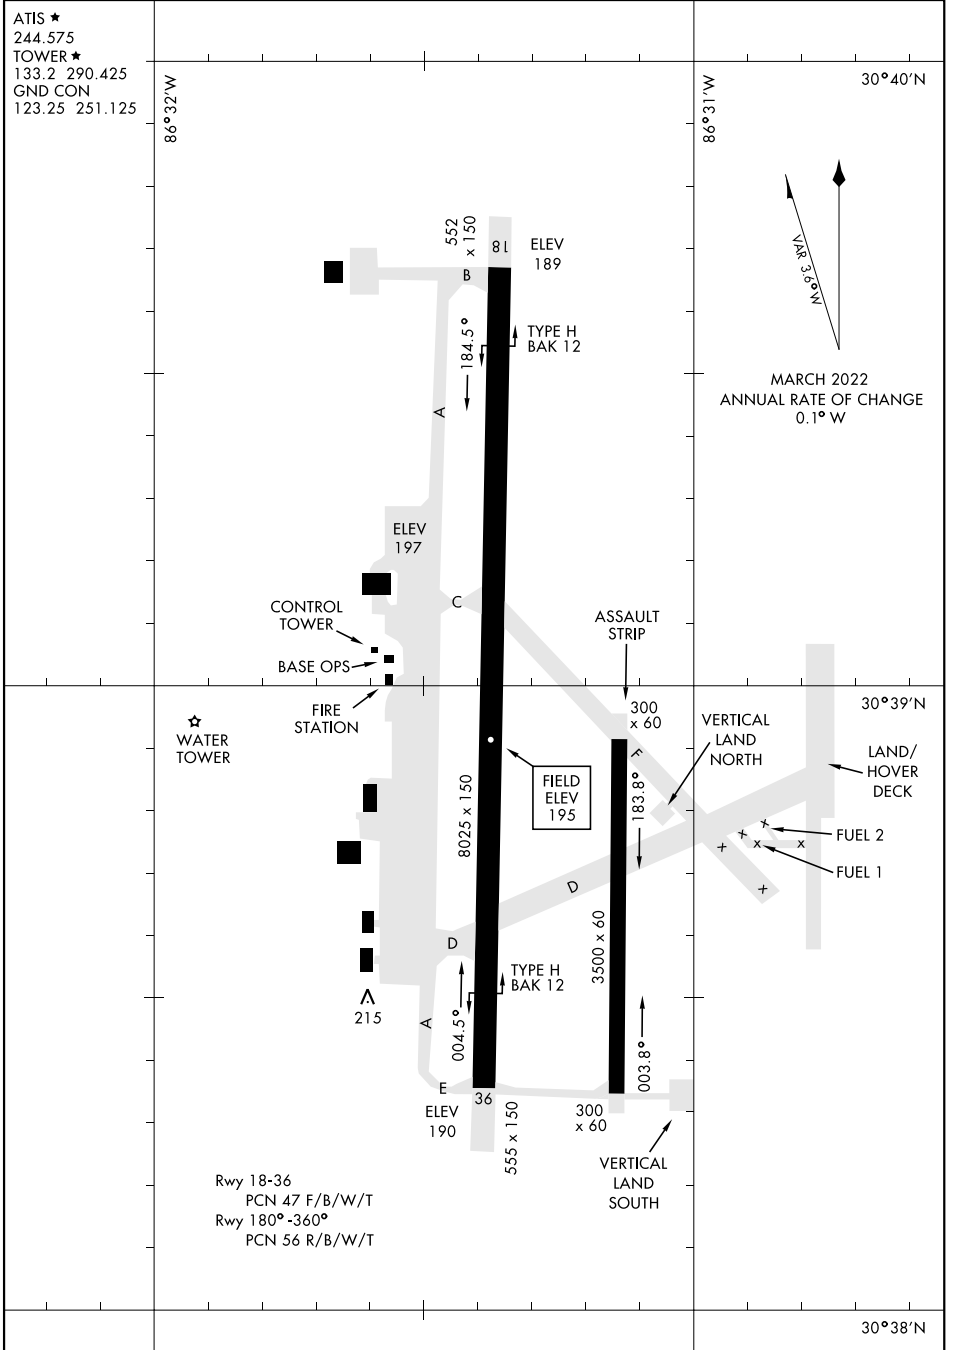

AIRPORT DIAGRAM

[USAF]

DUKE FLD (EGLIN AF AUX NR 3) (KEGI)

VALPARAISO, FLORIDA

ATIS ★
 244.575
 TOWER ★
 133.2 290.425
 GND CON
 123.25 251.125

86°32'W

86°31'W

30°40'N

MARCH 2022
 ANNUAL RATE OF CHANGE
 0.1° W

SE-3, 15 MAY 2025 to 12 JUN 2025

SE-3, 15 MAY 2025 to 12 JUN 2025

30°39'N

30°38'N

AIRPORT DIAGRAM

VALPARAISO, FLORIDA

DUKE FLD (EGLIN AF AUX NR 3) (KEGI)