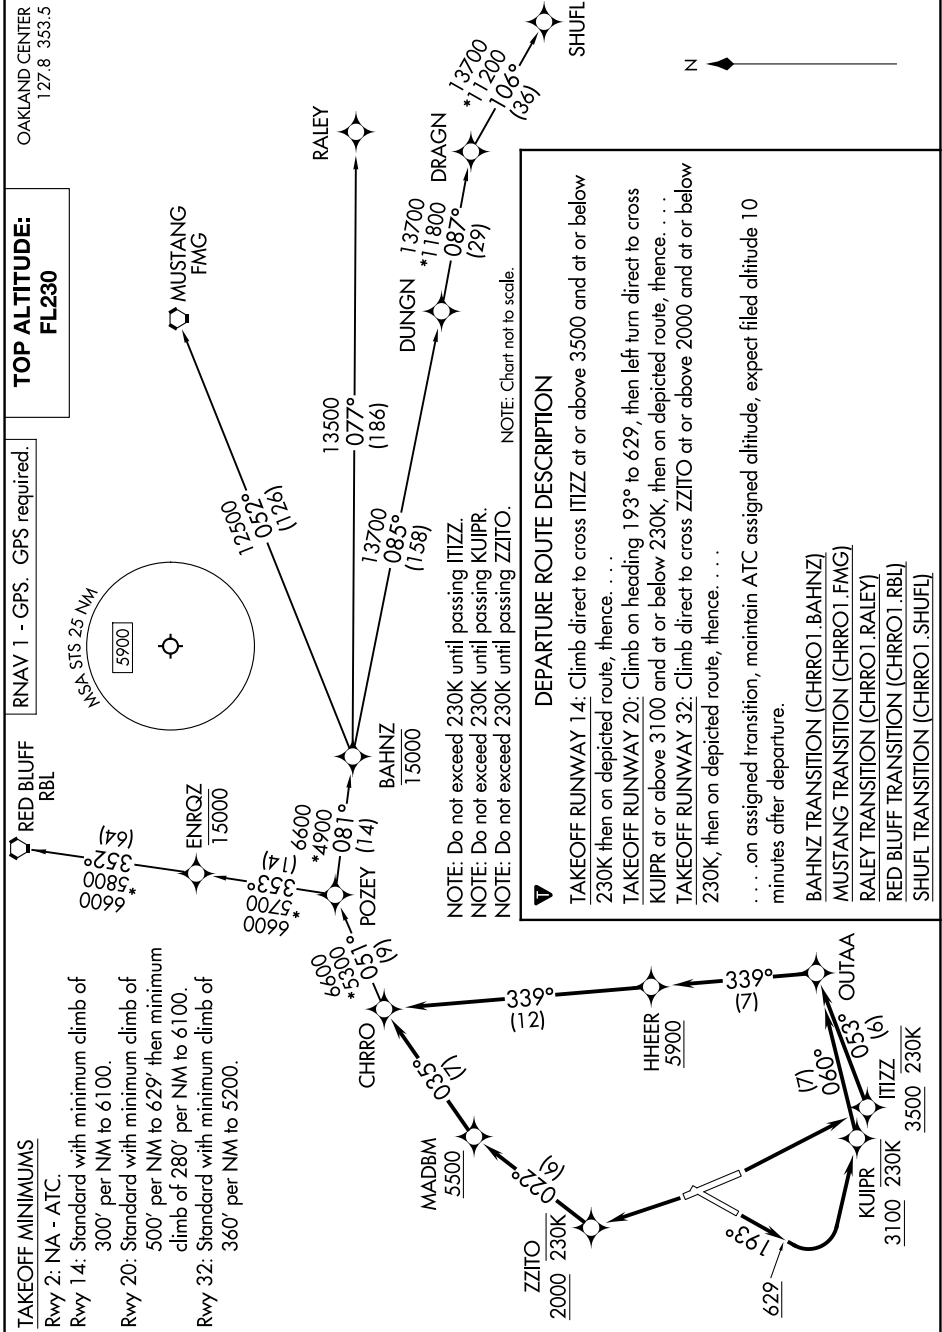

CHRRO ONE DEPARTURE (RNAV)

SW-2, 15 MAY 2025 to 12 JUN 2025

SW-2, 15 MAY 2025 to 12 JUN 2025