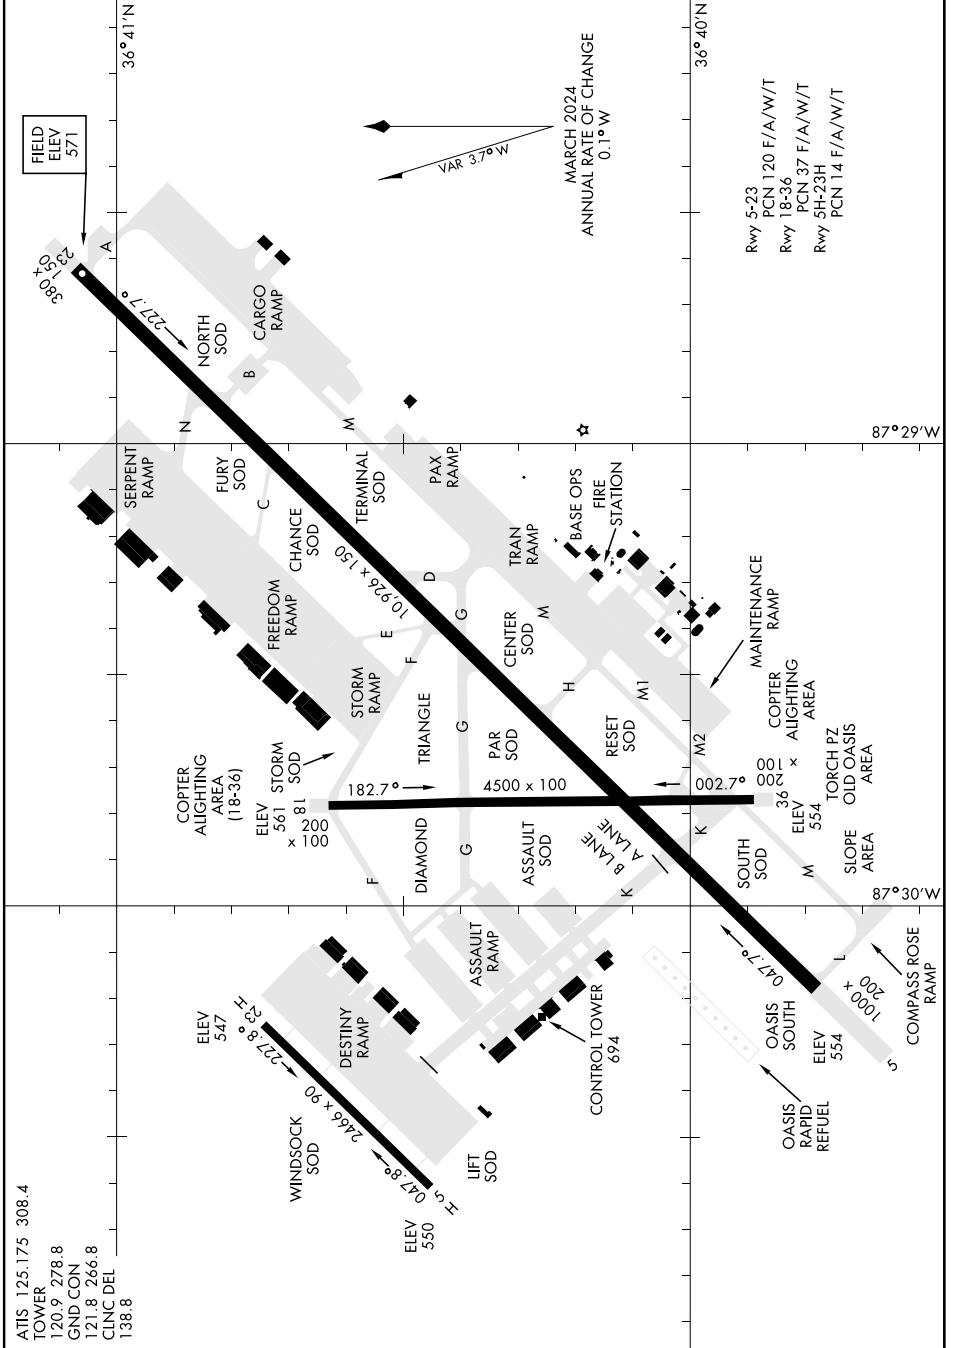

# AIRPORT DIAGRAM

[USA]

CAMPBELL AAF (KHOP)

FORT CAMPBELL, KENTUCKY

SE-1, 15 MAY 2025 to 12 JUN 2025

SE-1, 15 MAY 2025 to 12 JUN 2025

# AIRPORT DIAGRAM

FORT CAMPBELL, KENTUCKY

CAMPBELL AAF (KHOP)