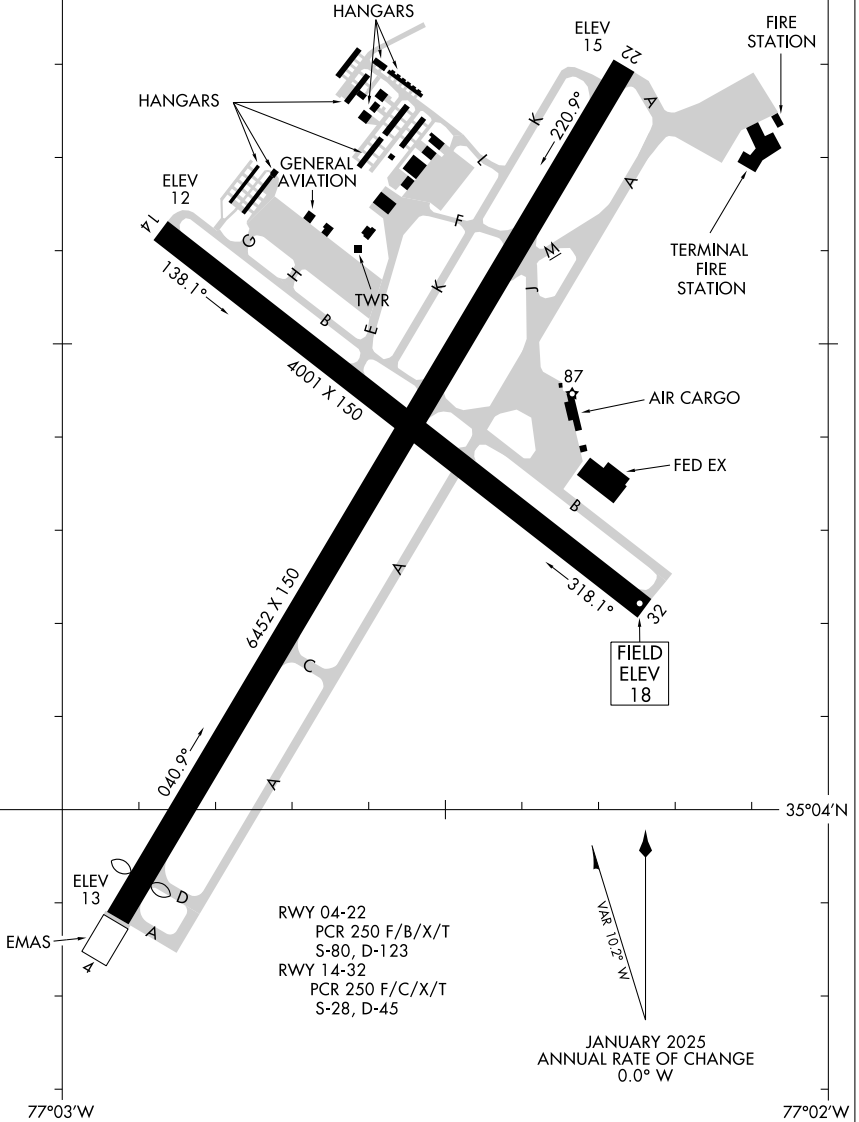

AIRPORT DIAGRAM

COASTAL CAROLINA RGNL (EWN)
NEW BERN, NORTH CAROLINA

AL-670 (FAA)

ASOS
118.525
NEW BERN TOWER★
124.25
GND CON
121.7
CLNC DEL
121.7
120.525 (When Tower Closed)

CAUTION: BE ALERT TO RUNWAY CROSSING CLEARANCES.
READBACK OF ALL RUNWAY HOLDING INSTRUCTIONS IS REQUIRED.

D

SE-2, 15 MAY 2025 to 12 JUN 2025

SE-2, 15 MAY 2025 to 12 JUN 2025

AIRPORT DIAGRAM

NEW BERN, NORTH CAROLINA
COASTAL CAROLINA RGNL (EWN)