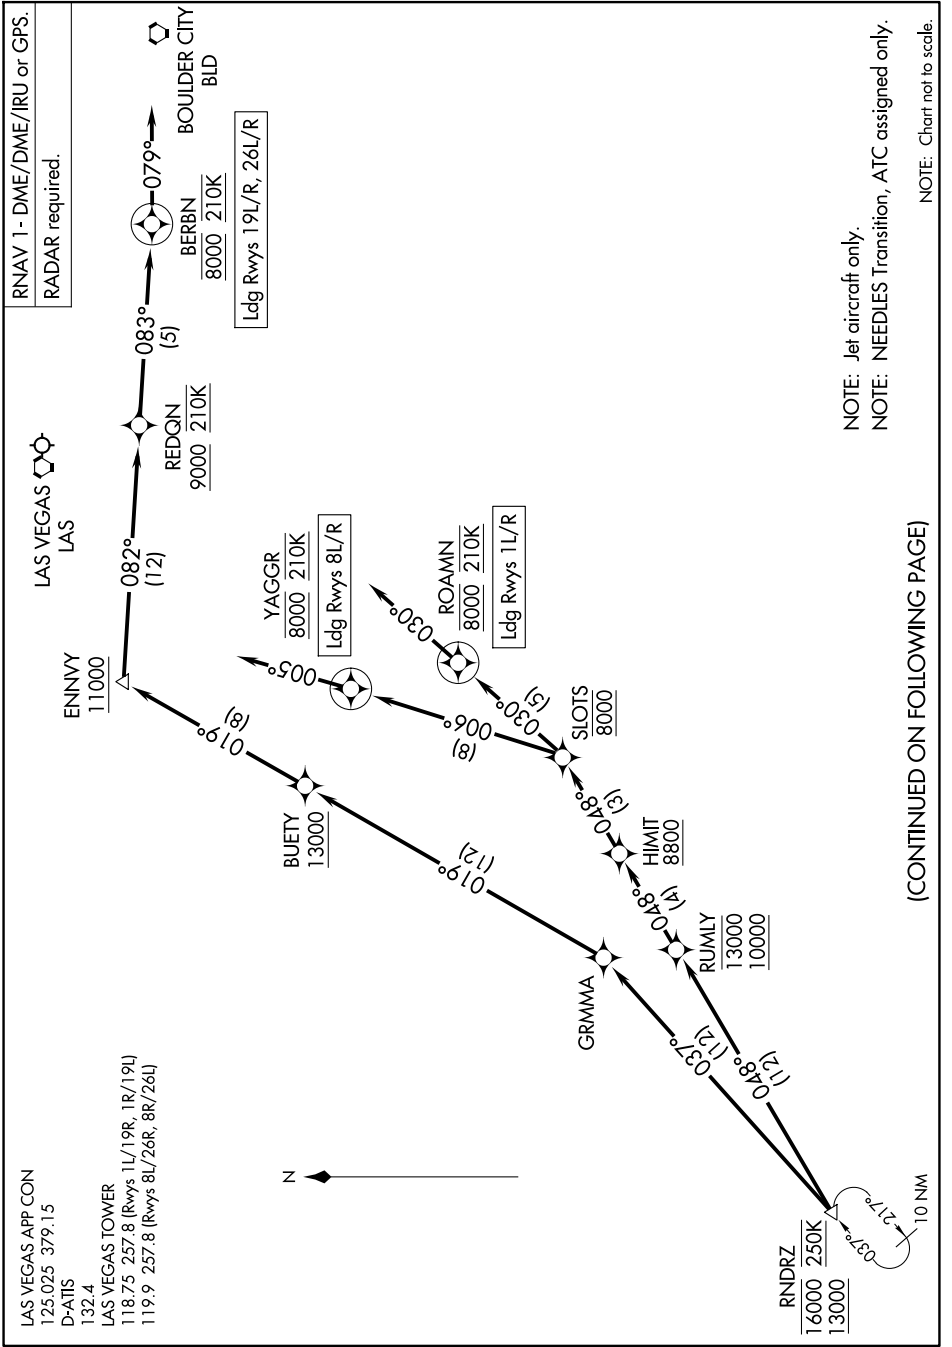

(RNDRZ.RNDRZ3) 24305

AL-662 (FAA)

HARRY REID INTL (LAS)
LAS VEGAS, NEVADA

RNDRZ THREE ARRIVAL (RNAV) Arrival Routes

SW-4, 15 MAY 2025 to 12 JUN 2025

NOTE: Jet aircraft only.
NOTE: NEEDLES Transition, ATC assigned only.

NOTE: Chart not to scale.

(CONTINUED ON FOLLOWING PAGE)

SW-4, 15 MAY 2025 to 12 JUN 2025

RNDRZ THREE ARRIVAL (RNAV) Arrival Routes

LAS VEGAS, NEVADA
HARRY REID INTL (LAS)

(RNDRZ.RNDRZ3) 31OCT24