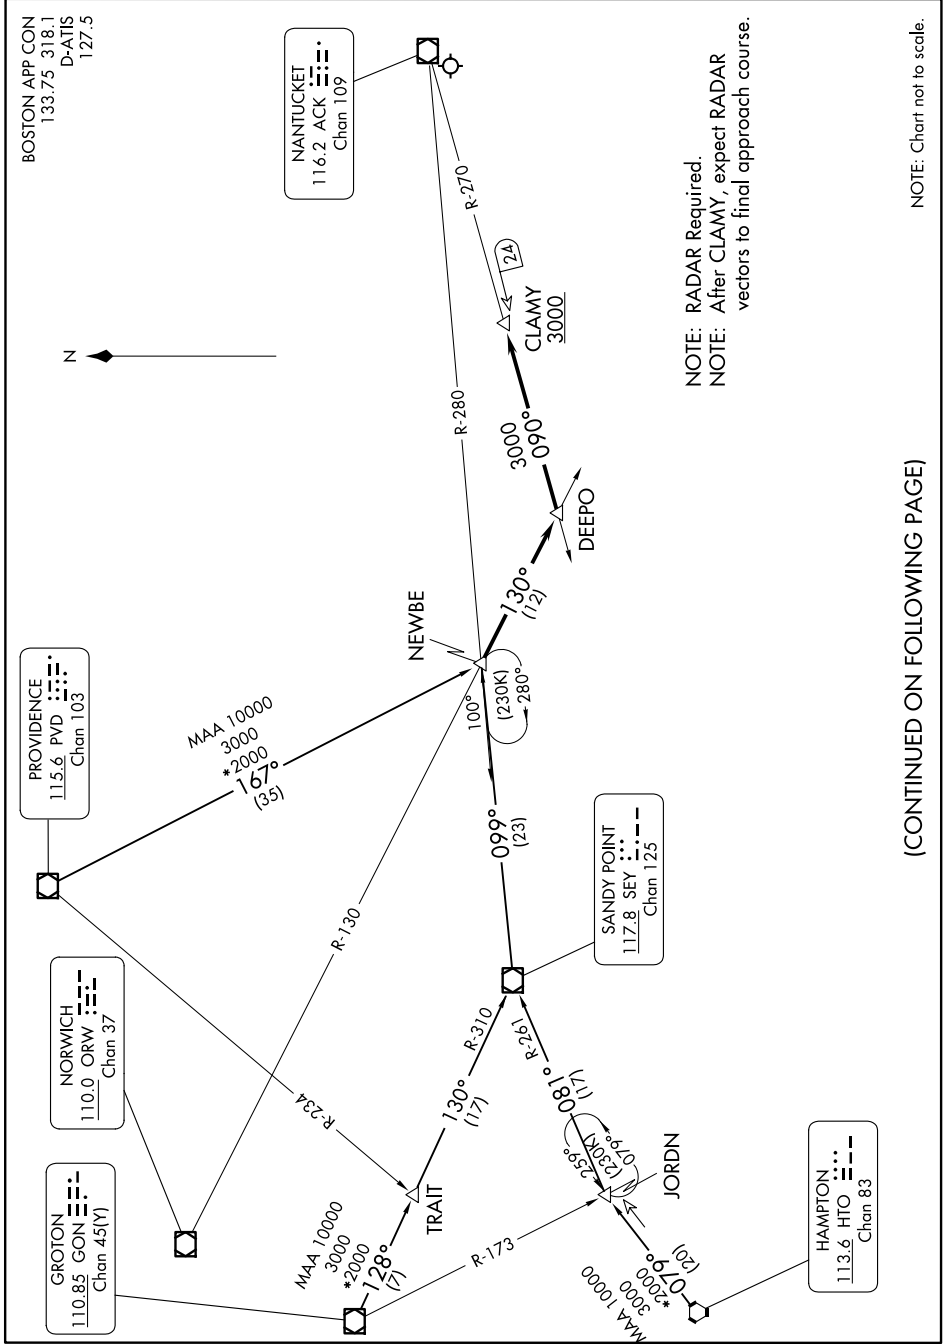

NEWBE THREE ARRIVAL

AL-659 (FAA)

NANTUCKET MEML (ACK)
NANTUCKET, MASSACHUSETTS

NE-1, 15 MAY 2025 to 12 JUN 2025

NOTE: Chart not to scale.

(CONTINUED ON FOLLOWING PAGE)

NE-1, 15 MAY 2025 to 12 JUN 2025

NEWBE THREE ARRIVAL

NANTUCKET, MASSACHUSETTS
NANTUCKET MEML (ACK)