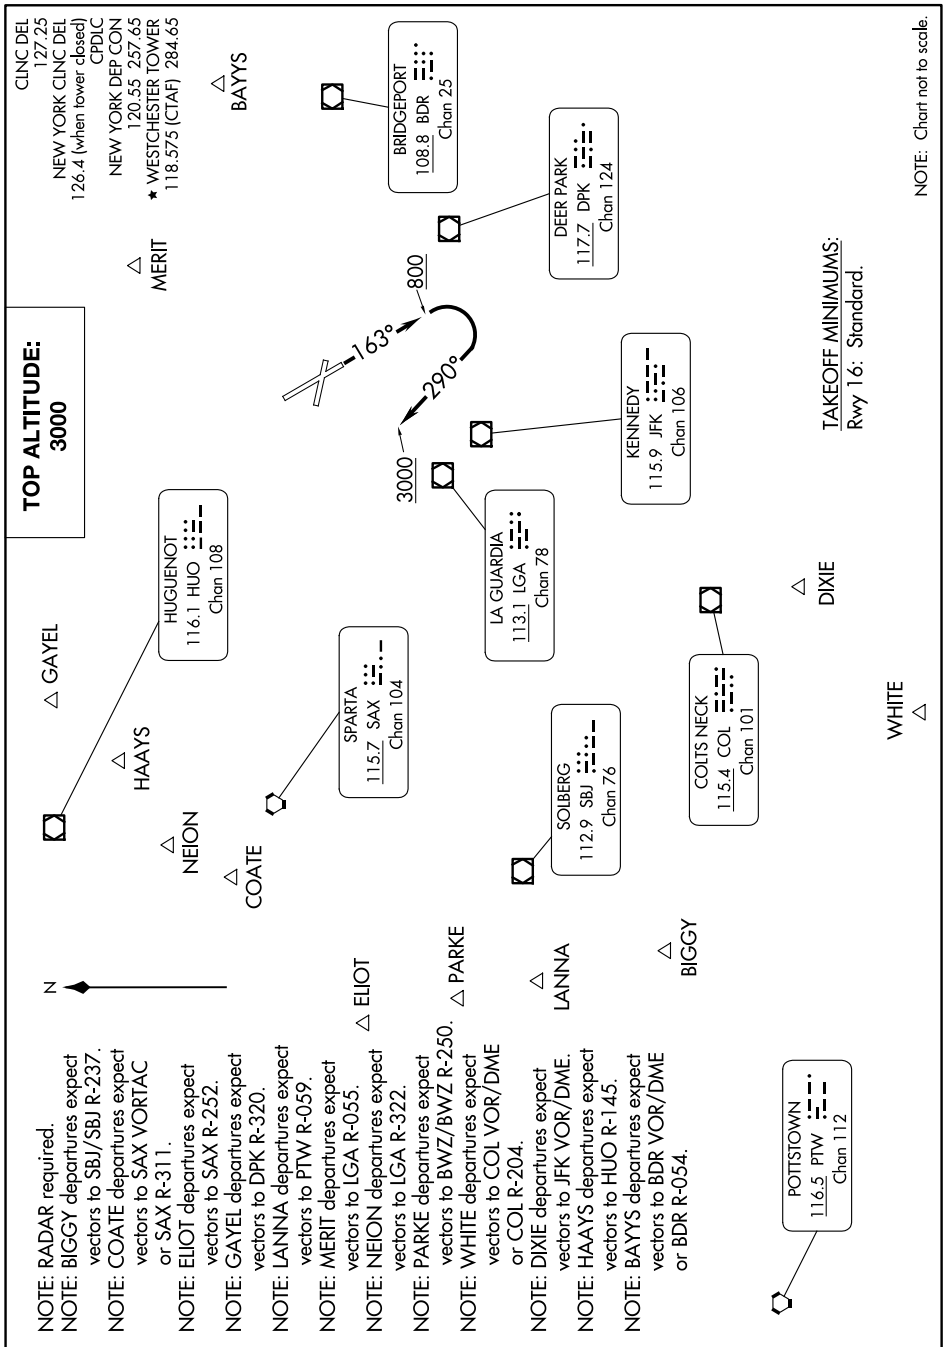

# PROP ONE DEPARTURE

WHITE PLAINS, NEW YORK

NE-2, 15 MAY 2025 to 12 JUN 2025

# PROP ONE DEPARTURE

NE-2, 15 MAY 2025 to 12 JUN 2025