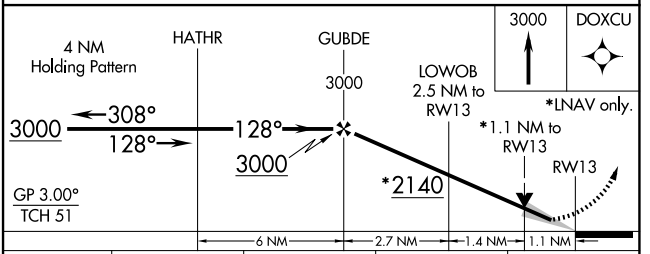

WAAS CH 40341 W13A	APP CRS 128°	Rwy Idg TDZE Apt Elev	6901 1302 1302
--	------------------------	-----------------------------	---

RNAV (GPS) RWY 13

ABERDEEN RGNL (ABR)

RNP APCH - GPS.

⚠ For uncompensated Baro-VNAV systems, LNAV/VNAV NA below -21°C or above 54°C.

MISSED APPROACH: Climb to 3000 direct DOXCU and hold.

ASOS 125.875	MINNEAPOLIS CENTER 120.6 371.9	UNICOM 122.7 (CTAF)
------------------------	--	-------------------------------

CATEGORY	A	B	C	D
LPV DA	1502-1 200 (200-1)			
LNAV/VNAV DA	1752-1 ³ / ₈ 450 (500-1 ³ / ₈)			
LNAV MDA	1700-1	398 (400-1)	1700-1 ¹ / ₈	398 (400-1 ¹ / ₈)
CIRCLING	1760-1 458 (500-1)	1860-1 558 (600-1)	1960-1 ³ / ₄ 658 (700-1 ³ / ₄)	2160-2 ³ / ₄ 858 (900-2 ³ / ₄)