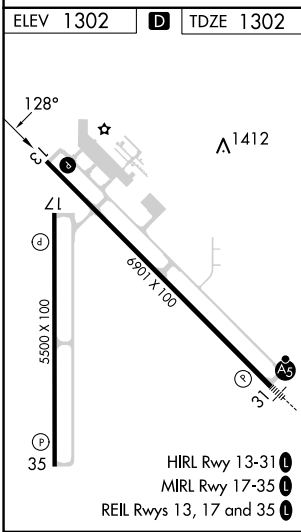

WAAS CH 40341 W13A	APP CRS 128°	Rwy Idg TDZE Apt Elev	6901 1302 1302
--	------------------------	-----------------------------	---

RNAV (GPS) RWY 13

ABERDEEN RGNL (ABR)

RNP APCH - GPS.

⚠ For uncompensated Baro-VNAV systems, LNAV/VNAV NA below -21°C or above 54°C.

MISSED APPROACH: Climb to 3000 direct DOXCU and hold.

ASOS 125.875	MINNEAPOLIS CENTER 120.6 371.9	UNICOM 122.7 (CTAF)
------------------------	--	-------------------------------

CATEGORY	A	B	C	D
LPV DA	1502-1 200 (200-1)			
LNAV/VNAV DA	1752-1 ³ / ₈ 450 (500-1 ³ / ₈)			
LNAV MDA	1700-1	398 (400-1)	1700-1 ¹ / ₈	398 (400-1 ¹ / ₈)
CIRCLING	1760-1 458 (500-1)	1860-1 558 (600-1)	1960-1 ³ / ₄ 658 (700-1 ³ / ₄)	2160-2 ³ / ₄ 858 (900-2 ³ / ₄)