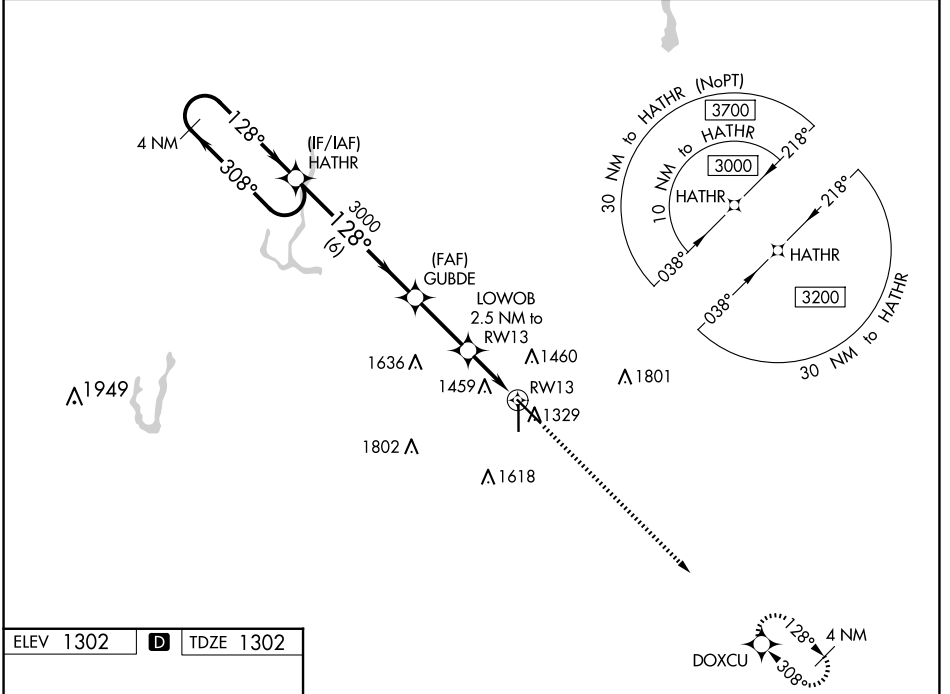

WAAS CH 40341 W13A	APP CRS 128°	Rwy Idg TDZE Apt Elev	6901 1302 1302
--	------------------------	-----------------------------	---

RNAV (GPS) RWY 13

ABERDEEN RGNL (ABR)

RNP APCH - GPS.

⚠ For uncompensated Baro-VNAV systems, LNAV/VNAV NA below -21°C or above 54°C.

MISSED APPROACH: Climb to 3000 direct DOXCU and hold.

ASOS 125.875	MINNEAPOLIS CENTER 120.6 371.9	UNICOM 122.7 (CTAF)
------------------------	--	-------------------------------

CATEGORY	A	B	C	D
LPV DA	1502-1 200 (200-1)			
LNAV/VNAV DA	1752-1 ³ / ₈ 450 (500-1 ³ / ₈)			
LNAV MDA	1700-1	398 (400-1)	1700-1 ¹ / ₈	398 (400-1 ¹ / ₈)
CIRCLING	1760-1 458 (500-1)	1860-1 558 (600-1)	1960-1 ³ / ₄ 658 (700-1 ³ / ₄)	2160-2 ³ / ₄ 858 (900-2 ³ / ₄)

NC-1, 15 MAY 2025 to 12 JUN 2025

NC-1, 15 MAY 2025 to 12 JUN 2025