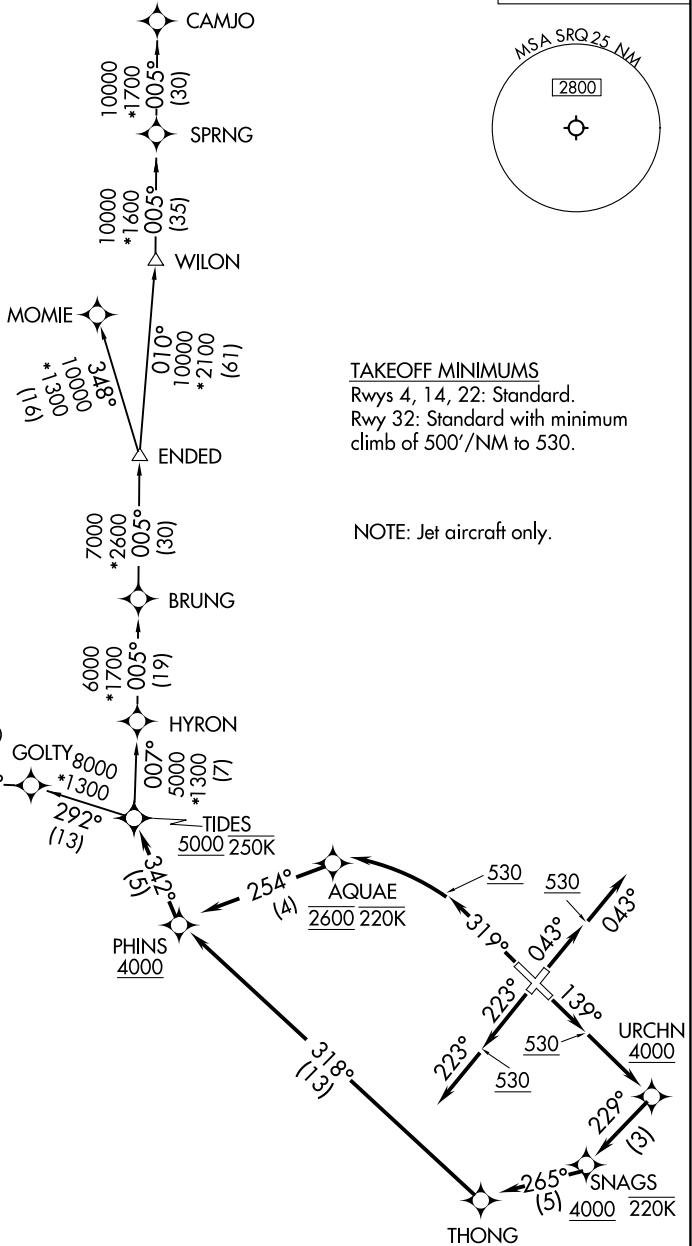

(TIDES1.TIDES) 24137

TIDES ONE DEPARTURE (RNAV)

AL-640 (FAA)

SARASOTA/BRADENTON INTL(SRQ)

SARASOTA/BRADENTON, FLORIDA

TAMPA DEP CON
 119.65 353.575
 ATIS
 124.375
 CLNC DEL
 118.25
 GND CON
 121.9 273.6
 SARASOTA TOWER *
 120.1 (CTAF) 256.8

RNAV 1 - DME/DME/IRU or GPS. From PSTOL - GPS.

RADAR required for non-GPS equipped aircraft.

**TOP ALTITUDE:
5000**

SE-3, 15 MAY 2025 to 12 JUN 2025

SE-3, 15 MAY 2025 to 12 JUN 2025

TIDES ONE DEPARTURE (RNAV)

(TIDES1.TIDES) 16MAY24

SARASOTA/BRADENTON, FLORIDA
 SARASOTA/BRADENTON INTL (SRQ)