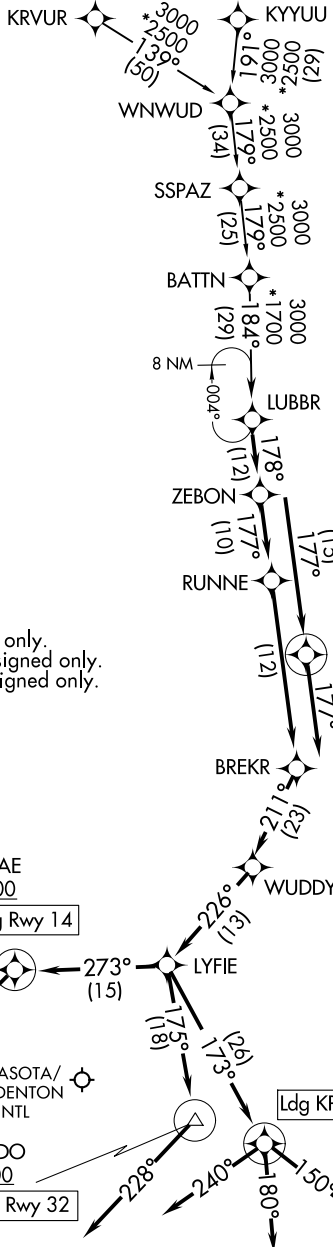

LUBBR THREE ARRIVAL (RNAV)

SARASOTA/BRADENTON, FLORIDA

RNAV 1 - DME/DME/IRU or GPS.
RADAR required.

TAMPA APP CON
 135.5 279.6 (LAL/SRQ/VNC)
 119.65 353.575 (PGD/FA54)
 LAL ATIS
 118.025
 PGD ATIS
 135.675
 SRQ ATIS
 124.375

NOTE: Jet and turboprop aircraft only.
 NOTE: KRVUR Transition ATC assigned only.
 NOTE: SSPAZ Transition ATC assigned only.

(CONTINUED ON FOLLOWING PAGE)

LUBBR THREE ARRIVAL (RNAV)

SARASOTA/BRADENTON, FLORIDA

SE-3, 15 MAY 2025 to 12 JUN 2025

SE-3, 15 MAY 2025 to 12 JUN 2025

NOTE: Chart not to scale.