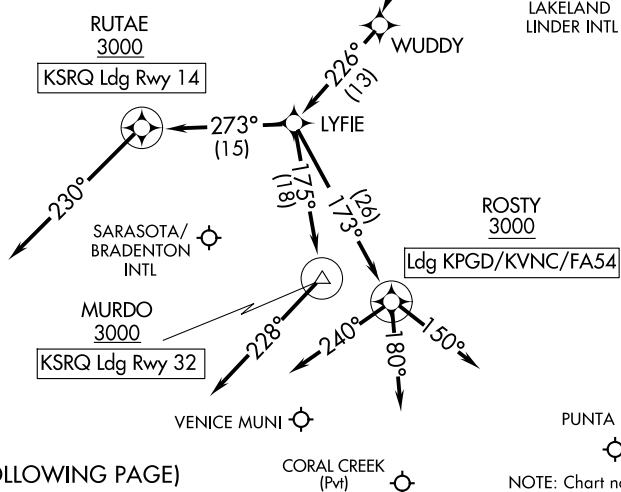

LUBBR THREE ARRIVAL (RNAV)

SARASOTA/BRADENTON, FLORIDA

RNAV 1 - DME/DME/IRU or GPS.
RADAR required.

TAMPA APP CON
 135.5 279.6 (LAL/SRQ/VNC)
 119.65 353.575 (PGD/FA54)
 LAL ATIS
 118.025
 PGD ATIS
 135.675
 SRQ ATIS
 124.375

NOTE: Jet and turboprop aircraft only.
 NOTE: KRVUR Transition ATC assigned only.
 NOTE: SSPAZ Transition ATC assigned only.

(CONTINUED ON FOLLOWING PAGE)

LUBBR THREE ARRIVAL (RNAV)

SARASOTA/BRADENTON, FLORIDA

SE-3, 15 MAY 2025 to 12 JUN 2025

SE-3, 15 MAY 2025 to 12 JUN 2025

NOTE: Chart not to scale.