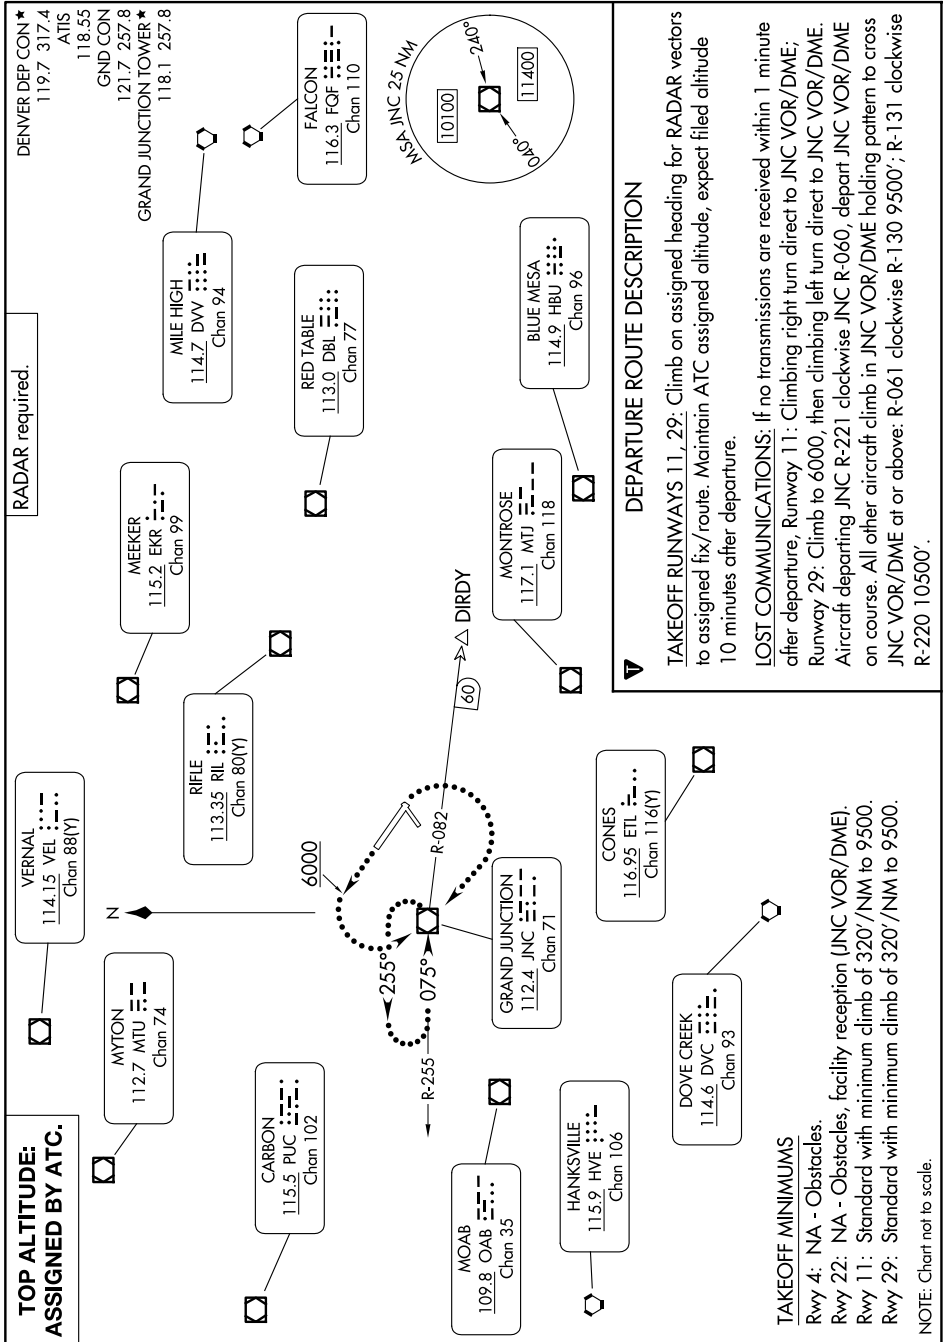

GRAND MESA TWO DEPARTURE

AL-634 (FAA)

GRAND JUNCTION RGNL (GJT)

GRAND JUNCTION, COLORADO

SW-1, 15 MAY 2025 to 12 JUN 2025

GRAND MESA TWO DEPARTURE

GRAND JUNCTION, COLORADO

GRAND JUNCTION RGNL (GJT)

SW-1, 15 MAY 2025 to 12 JUN 2025

NOTE: Chart not to scale.