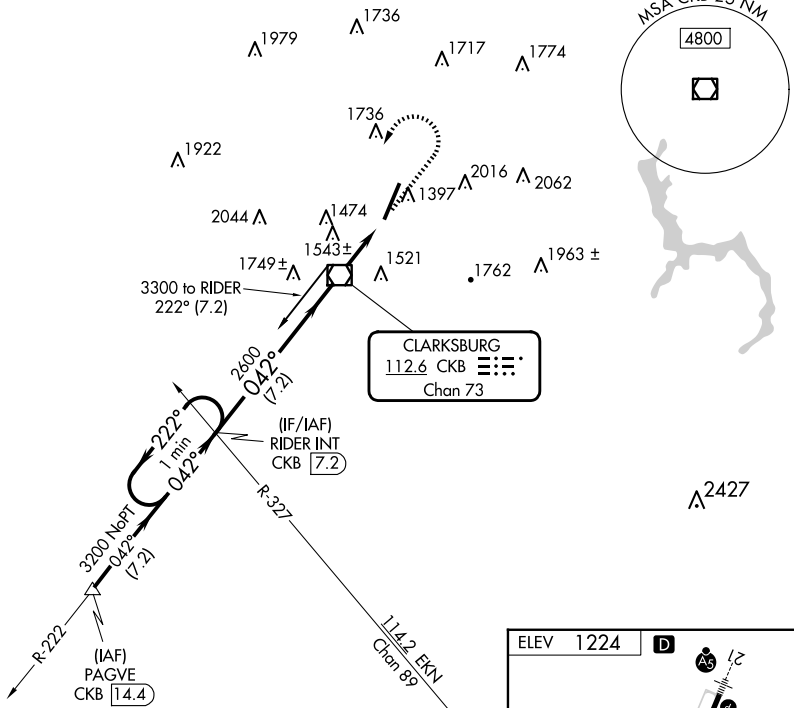

VOR/DME CKB 112.6 Chan 73	APP CRS 042°	Rwy Idg TDZE Apt Elev N/A N/A 1224
---	------------------------	--

VOR-A

NORTH CENTRAL WEST VIRGINIA (CKB)

▼ When local altimeter setting not received, Use Morgantown altimeter
▲

MISSED APPROACH: Climb to 2400, then climbing left turn to 3200 direct CKB VOR/DME and via CKB VOR/DME R-222 to RIDER INT/CKB 7.2 DME and hold.

ATIS 127.825	CLARKSBURG APP CON* 121.15 284.65	CLARKSBURG TOWER* 126.7 (CTAF) 257.925	GND CON 121.9	UNICOM 123.0
------------------------	---	--	-------------------------	------------------------

NE-4, 15 MAY 2025 to 12 JUN 2025

NE-4, 15 MAY 2025 to 12 JUN 2025

CATEGORY	A	B	C	D
	1940-1 716 (800-1)	2040-1 ¼ 816 (900-1 ¼)	2320-3	1096 (1100-3)
C CIRCLING				

FAF to MAP 2.6 NM					
Knots	60	90	120	150	180
Min:Sec	2:36	1:44	1:18	1:02	0:52