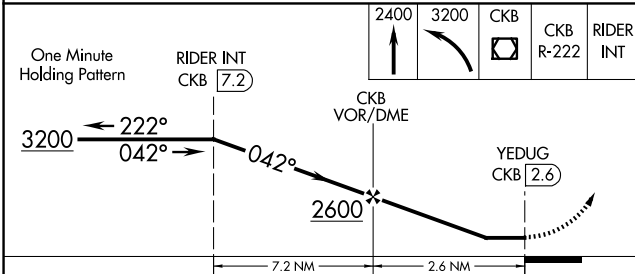

VOR/DME CKB 112.6 Chan 73	APP CRS 042°	Rwy Idg TDZE Apt Elev N/A N/A 1224
---	------------------------	--

VOR-A

NORTH CENTRAL WEST VIRGINIA (CKB)

▼ When local altimeter setting not received, Use Morgantown altimeter
▲

MISSED APPROACH: Climb to 2400, then climbing left turn to 3200 direct CKB VOR/DME and via CKB VOR/DME R-222 to RIDER INT/CKB 7.2 DME and hold.

ATIS 127.825	CLARKSBURG APP CON* 121.15 284.65	CLARKSBURG TOWER* 126.7 (CTAF) 257.925	GND CON 121.9	UNICOM 123.0
------------------------	---	--	-------------------------	------------------------

NE-4, 15 MAY 2025 to 12 JUN 2025

NE-4, 15 MAY 2025 to 12 JUN 2025

CATEGORY	A	B	C	D
	1940-1 716 (800-1)	2040-1 ¼ 816 (900-1 ¼)	2320-3	1096 (1100-3)
C CIRCLING				

FAF to MAP 2.6 NM					
Knots	60	90	120	150	180
Min:Sec	2:36	1:44	1:18	1:02	0:52