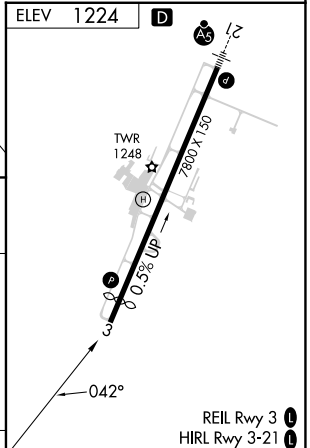

VOR/DME CKB 112.6 Chan 73	APP CRS 042°	Rwy Idg TDZE Apt Elev N/A N/A 1224
---	------------------------	--

VOR-A

NORTH CENTRAL WEST VIRGINIA (CKB)

▼ When local altimeter setting not received, Use Morgantown altimeter
▲

MISSED APPROACH: Climb to 2400, then climbing left turn to 3200 direct CKB VOR/DME and via CKB VOR/DME R-222 to RIDER INT/CKB 7.2 DME and hold.

ATIS 127.825	CLARKSBURG APP CON* 121.15 284.65	CLARKSBURG TOWER* 126.7 (CTAF) 257.925	GND CON 121.9	UNICOM 123.0
------------------------	---	--	-------------------------	------------------------

NE-4, 15 MAY 2025 to 12 JUN 2025

NE-4, 15 MAY 2025 to 12 JUN 2025

CATEGORY	A	B	C	D
	1940-1 716 (800-1)	2040-1 ¼ 816 (900-1 ¼)	2320-3	1096 (1100-3)
C CIRCLING				

FAF to MAP 2.6 NM					
Knots	60	90	120	150	180
Min:Sec	2:36	1:44	1:18	1:02	0:52