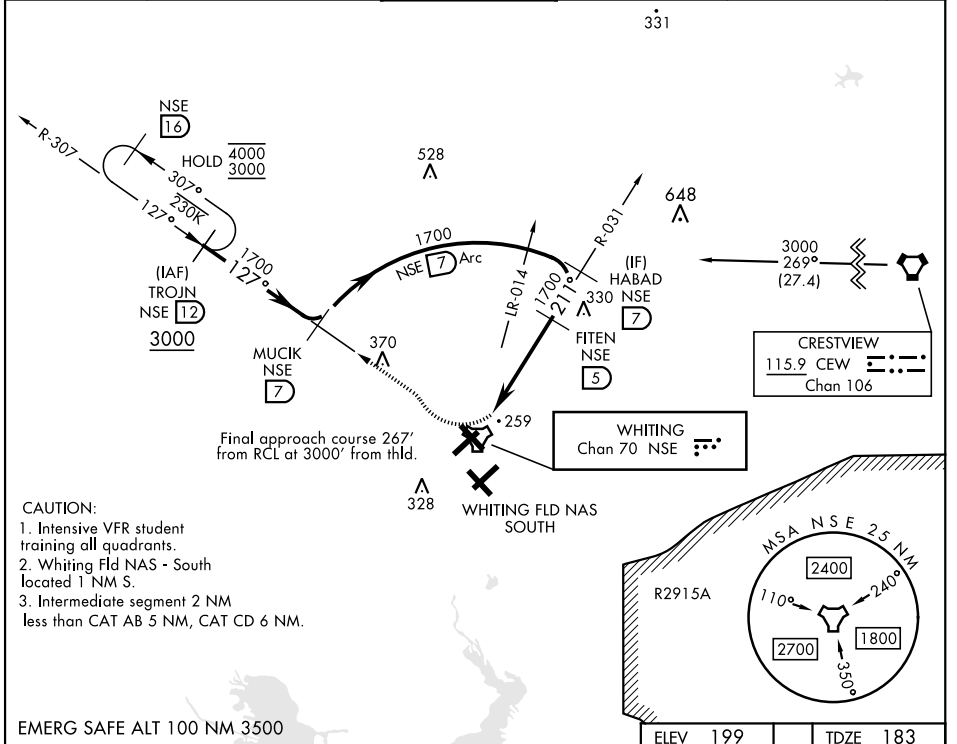

TACAN RWY 23

TACAN NSE Chan 70	APCH CRS 211°	Rwy Idg TDZE Arprt Elev	6003 183 199
-----------------------------	-------------------------	-------------------------------	---

[USN]

WHITING FLD NAS - NORTH (KNSE)

▼ *Circling not authorized S of Rwy 5 and 32.

MISSED APPROACH: Climb to 600. Then climbing right turn to 3000. Intercept NSE TACAN R-307 to TROJN and hold. Continue climb in hold. Contact Pensacola APP CON.

ELEV 199	TDZE 183
----------	----------

CATEGORY	A	B	C	D
S-23		520-1	337	(400-1)
CIRCLING*	560-1 361 (400-1)	660-1 461 (500-1)	660-1½ 461 (500-1½)	760-2 561 (600-2)

TACAN RWY 23

SE-3, 15 MAY 2025 to 12 JUN 2025

SE-3, 15 MAY 2025 to 12 JUN 2025