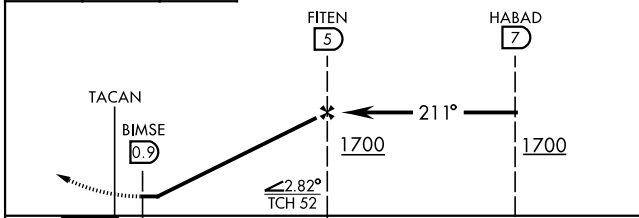

TACAN RWY 23

TACAN NSE Chan 70	APCH CRS 211°	Rwy Idg TDZE Arprt Elev	6003 183 199

[USN]

WHITING FLD NAS - NORTH (KNSE)

▼ *Circling not authorized S of Rwy 5 and 32.

MISSED APPROACH: Climb to 600. Then climbing right turn to 3000. Intercept NSE TACAN R-307 to TROJN and hold. Continue climb in hold. Contact Pensacola APP CON.

ATIS ★ 290.325	PENSACOLA APP CON 127.35 278.8	NORTH WHITING TOWER ★ 121.4 306.925	GND CON 251.15	CLNC DEL 257.775	ASR