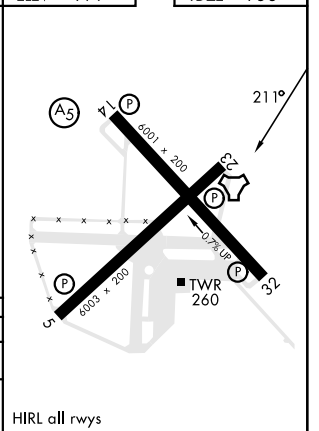

TACAN RWY 23

TACAN NSE Chan 70	APCH CRS 211°	Rwy Idg TDZE Arprt Elev	6003 183 199
-----------------------------	-------------------------	-------------------------------	---

[USN]

WHITING FLD NAS - NORTH (KNSE)

▼ *Circling not authorized S of Rwy 5 and 32.

MISSED APPROACH: Climb to 600. Then climbing right turn to 3000. Intercept NSE TACAN R-307 to TROJN and hold. Continue climb in hold. Contact Pensacola APP CON.

ELEV 199	TDZE 183
----------	----------

CATEGORY	A	B	C	D
S-23		520-1	337	(400-1)
CIRCLING*	560-1 361 (400-1)	660-1 461 (500-1)	660-1½ 461 (500-1½)	760-2 561 (600-2)

TACAN RWY 23

SE-3, 15 MAY 2025 to 12 JUN 2025