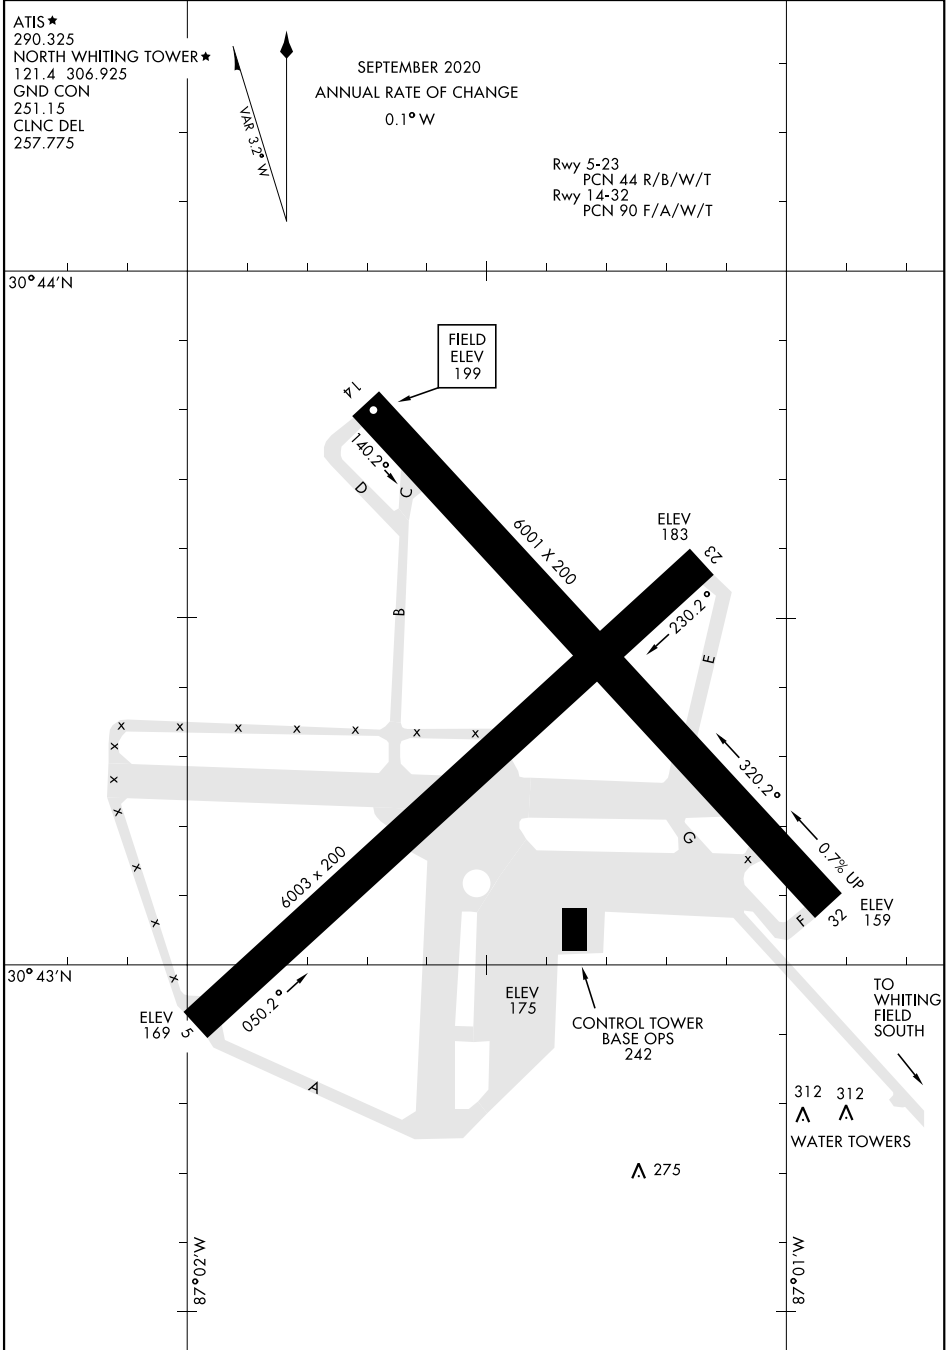

# AIRPORT DIAGRAM

[USN]

WHITING FLD NAS-NORTH (KNSE)

MILTON, FLORIDA

ATIS ★  
 290.325  
 NORTH WHITING TOWER ★  
 121.4 306.925  
 GND CON  
 251.15  
 CLNC DEL  
 257.775

SEPTEMBER 2020  
 ANNUAL RATE OF CHANGE  
 0.1° W

Rwy 5-23  
 PCN 44 R/B/W/T  
 Rwy 14-32  
 PCN 90 F/A/W/T

30° 44' N

30° 43' N

SE-3, 15 MAY 2025 to 12 JUN 2025

SE-3, 15 MAY 2025 to 12 JUN 2025

# AIRPORT DIAGRAM

MILTON, FLORIDA  
 WHITING FLD NAS-NORTH (KNSE)