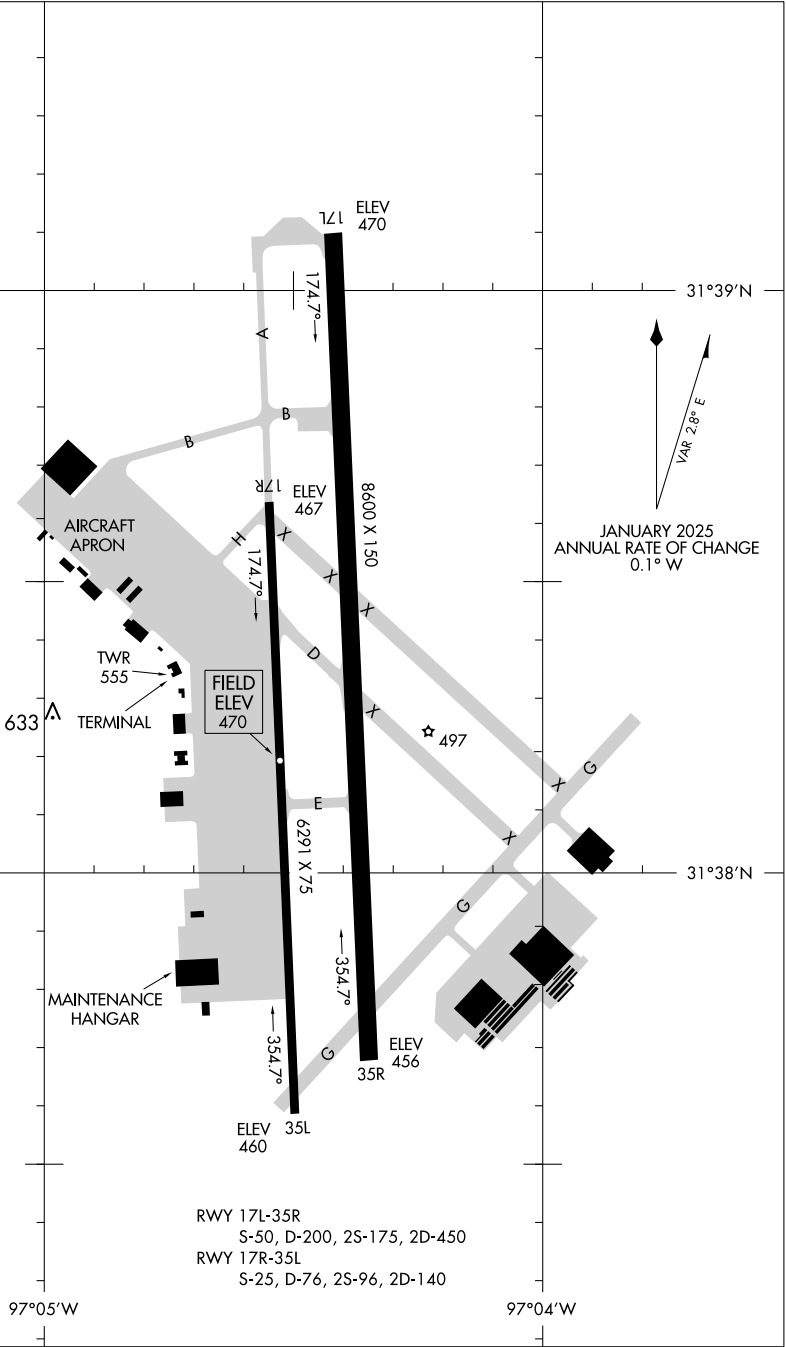

25107

# AIRPORT DIAGRAM

AL-579 (FAA)

TSTC WACO (CNW)  
WACO, TEXAS

AWOS-3PT  
134.225  
TSTC TOWER ★  
124.0 255.7  
GND CON  
121.7

SC-3, 15 MAY 2025 to 12 JUN 2025

SC-3, 15 MAY 2025 to 12 JUN 2025

# AIRPORT DIAGRAM

25107

WACO, TEXAS  
TSTC WACO (CNW)