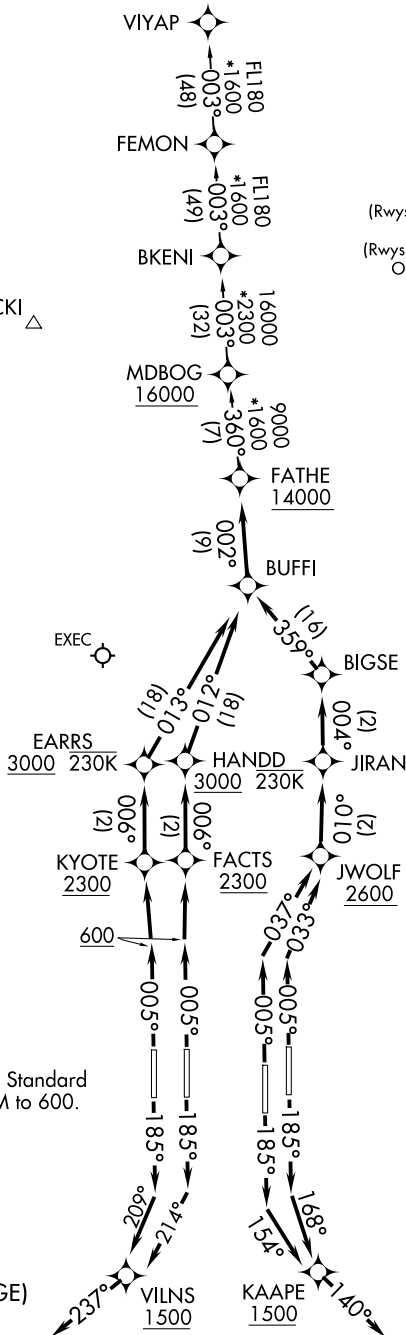

FATHE THREE DEPARTURE (RNAV)

ORLANDO, FLORIDA

TOP ALTITUDE: Rwys 17L/R, 18L/R: 7000 Rwys 35L/R, 36L/R: 16000
RNAV 1 - DME/DME/IRU or GPS.
RADAR required.

D-ATIS DEP
120.525
CLNC DEL
134.7 341.7
CPDLC
GND CON
126.4 (East)
121.8 (West)
ORLANDO TOWER
118.45 253.5
124.3 253.5
(Rwys 17L-35R, 17R-35L)
(Rwys 18L-36R, 18R-36L)
ORLANDO DEP CON
124.8 307.0

MICKI Δ

NOTE: Jet aircraft only.

TAKEOFF MINIMUMS

Rwys 17L/R, 18L/R, 35L/R, 36L/R: Standard with minimum climb of 500' per NM to 600.

(NARRATIVE ON FOLLOWING PAGE)

NOTE: Chart not to scale.

SE-3, 15 MAY 2025 to 12 JUN 2025

FATHE THREE DEPARTURE (RNAV)

(FATHE3.FATHE) 19MAY22

ORLANDO, FLORIDA
ORLANDO INTL (MCO)