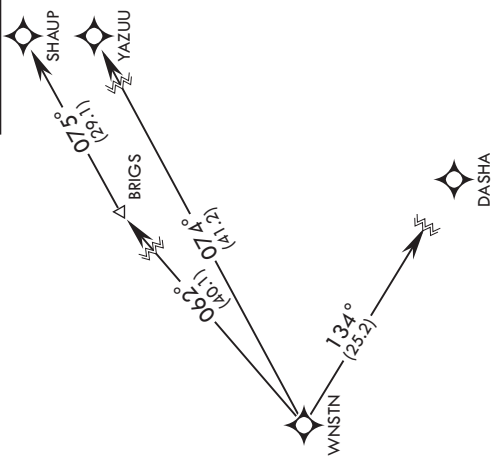

WNSTN ONE DEPARTURE (RNAV) (WNSTN1.WNSTN)

DOVER, DELAWARE

NE-3, 15 MAY 2025 to 12 JUN 2025

DEP CON
132.425 257.875

112

RNAV1 - GPS
RADAR required

DEPARTURE ROUTE DESCRIPTION

TAKEOFF RWY 1, 14, 19, 32: Climb on depicted heading until vectored by ATC, maintain 3000. Expect RADAR vectors direct WNSTN, thence...

...track as depicted via assigned transition. Maintain ATC assigned altitude. Expect further clearance to filed altitude within 10 minutes after departure.

- BRIGS TRANSITION (WNSTN1.BRIGS):
- DASHA TRANSITION (WNSTN1.DASHA):
- SHAUP TRANSITION (WNSTN1.SHAUP):
- YAZUU TRANSITION (WNSTN1.YAZUU):