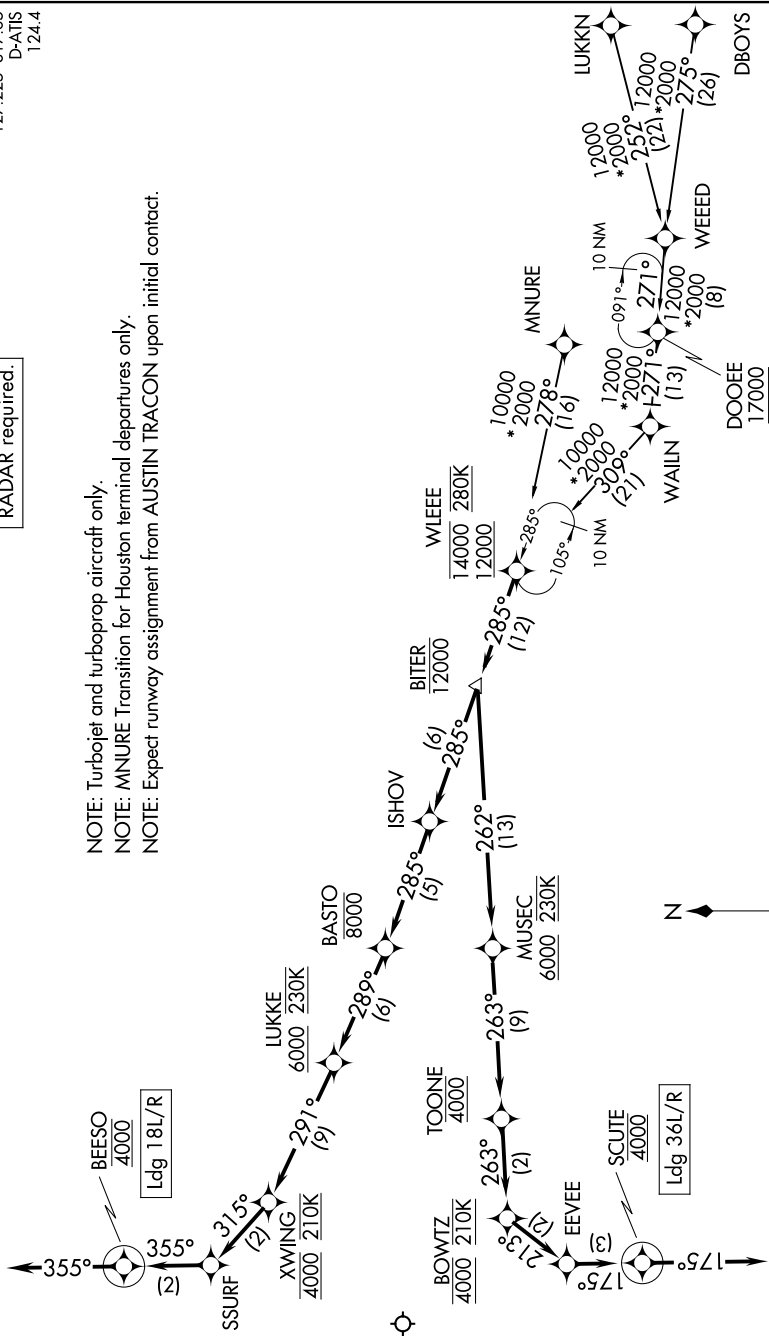

WLEEE SEVEN ARRIVAL (RNAV)

AUSTIN, TEXAS

SC-3, 15 MAY 2025 to 12 JUN 2025

AUSTIN APP CON
127.225 317.65
D-ATIS
124.4

RNAV 1 - DME/DME/IRU or GPS.
RADAR required.

NOTE: Turbojet and turboprop aircraft only.
NOTE: MNURE Transition for Houston terminal departures only.
NOTE: Expect runway assignment from AUSTIN TRACON upon initial contact.

NOTE: Chart not to scale.

(NARRATIVE ON FOLLOWING PAGE)

WLEEE SEVEN ARRIVAL (RNAV)

(WLEEE.WLEEE7) 14JUL22

AUSTIN, TEXAS

AUSTIN-BERGSTROM INTL (AUS)

SC-3, 15 MAY 2025 to 12 JUN 2025