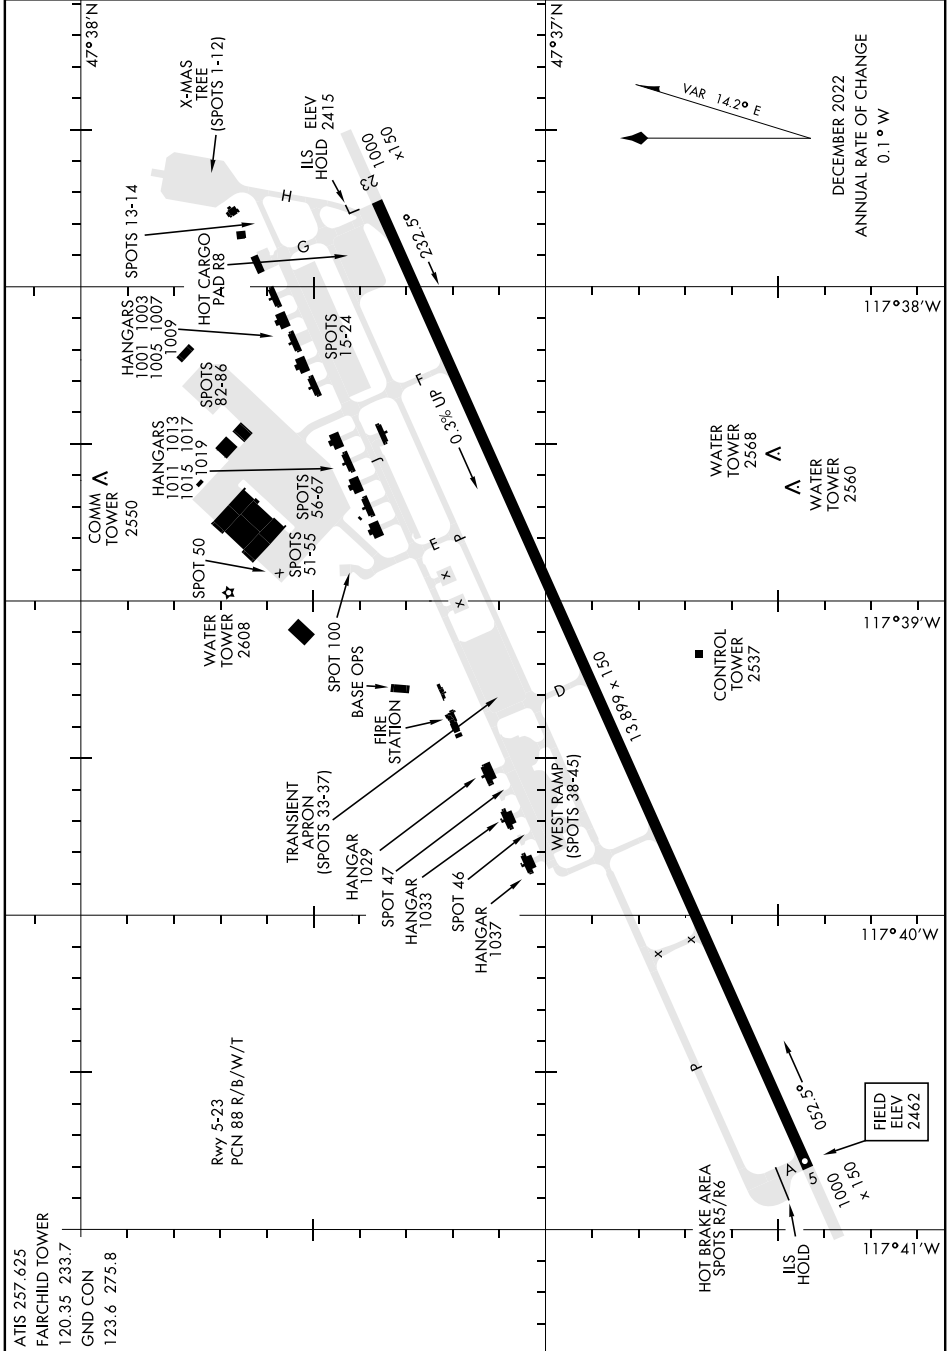

AIRPORT DIAGRAM

[USAF]

FAIRCHILD AFB (KSKA)

SPOKANE, WASHINGTON

NW-1, 15 MAY 2025 to 12 JUN 2025

NW-1, 15 MAY 2025 to 12 JUN 2025

AIRPORT DIAGRAM

SPOKANE, WASHINGTON

FAIRCHILD AFB (KSKA)