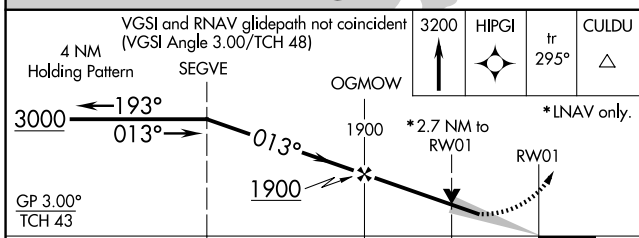

WAAS CH 63200 W01A	APP CRS 013°	Rwy ldg TDZE Apt Elev	4501 204 222
--	------------------------	-----------------------------	---

RNAV (GPS) RWY 1

CALIFORNIA REDWOOD COAST-HUMBOLDT COUNTY (ACT)

RNP APCH - GPS.		MISSED APPROACH: Climb to 3200 direct HIPGI and on track 295° to CULDU and hold.
<p>For uncompensated Baro-VNAV systems, LNAV/VNAV NA below -2°C or above 54°C. Circling NA northeast of Rwy 14-32.</p>		

ASOS 118.525	SEATTLE CENTER 124.85 306.3	UNICOM 123.0 (CTAF)
------------------------	---------------------------------------	-------------------------------

ELEV 222	TDZE 204
----------	----------

CATEGORY	A	B	C	D
LPV DA		870-2½	666 (700-2½)	
LNAV/VNAV DA		838-2½	634 (700-2½)	
LNAV MDA	1080-1 876 (900-1)	1080-1¼ 876 (900-1¼)	1080-2½	876 (900-2½)
CIRCLING	1080-1¼	858 (900-1¼)	1080-2½ 858 (900-2½)	1080-2¾ 858 (900-2¾)