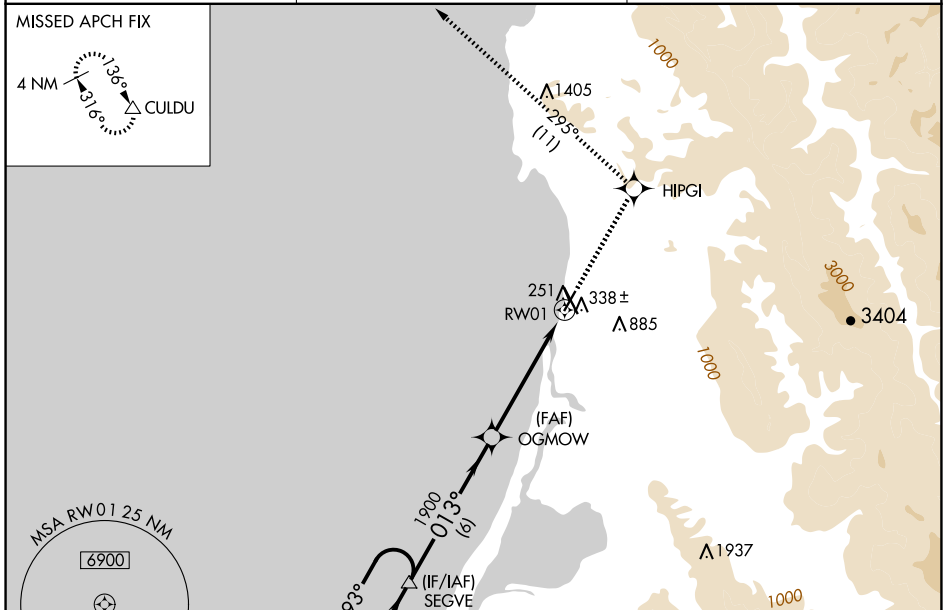

WAAS CH 63200 W01A	APP CRS 013°	Rwy ldg TDZE Apt Elev	4501 204 222
--	------------------------	-----------------------------	---

RNAV (GPS) RWY 1

CALIFORNIA REDWOOD COAST-HUMBOLDT COUNTY (ACT)

RNP APCH - GPS.		MISSED APPROACH: Climb to 3200 direct HIPGI and on track 295° to CULDU and hold.
<p>For uncompensated Baro-VNAV systems, LNAV/VNAV NA below -2°C or above 54°C. Circling NA northeast of Rwy 14-32.</p>		

ASOS 118.525	SEATTLE CENTER 124.85 306.3	UNICOM 123.0 (CTAF)
------------------------	---------------------------------------	-------------------------------

ELEV 222	TDZE 204
----------	----------

CATEGORY	A	B	C	D
LPV DA		870-2½	666 (700-2½)	
LNAV/VNAV DA		838-2½	634 (700-2½)	
LNAV MDA	1080-1 876 (900-1)	1080-1¼ 876 (900-1¼)	1080-2½	876 (900-2½)
CIRCLING	1080-1¼	858 (900-1¼)	1080-2½ 858 (900-2½)	1080-2¾ 858 (900-2¾)

SW-2, 15 MAY 2025 to 12 JUN 2025

SW-2, 15 MAY 2025 to 12 JUN 2025