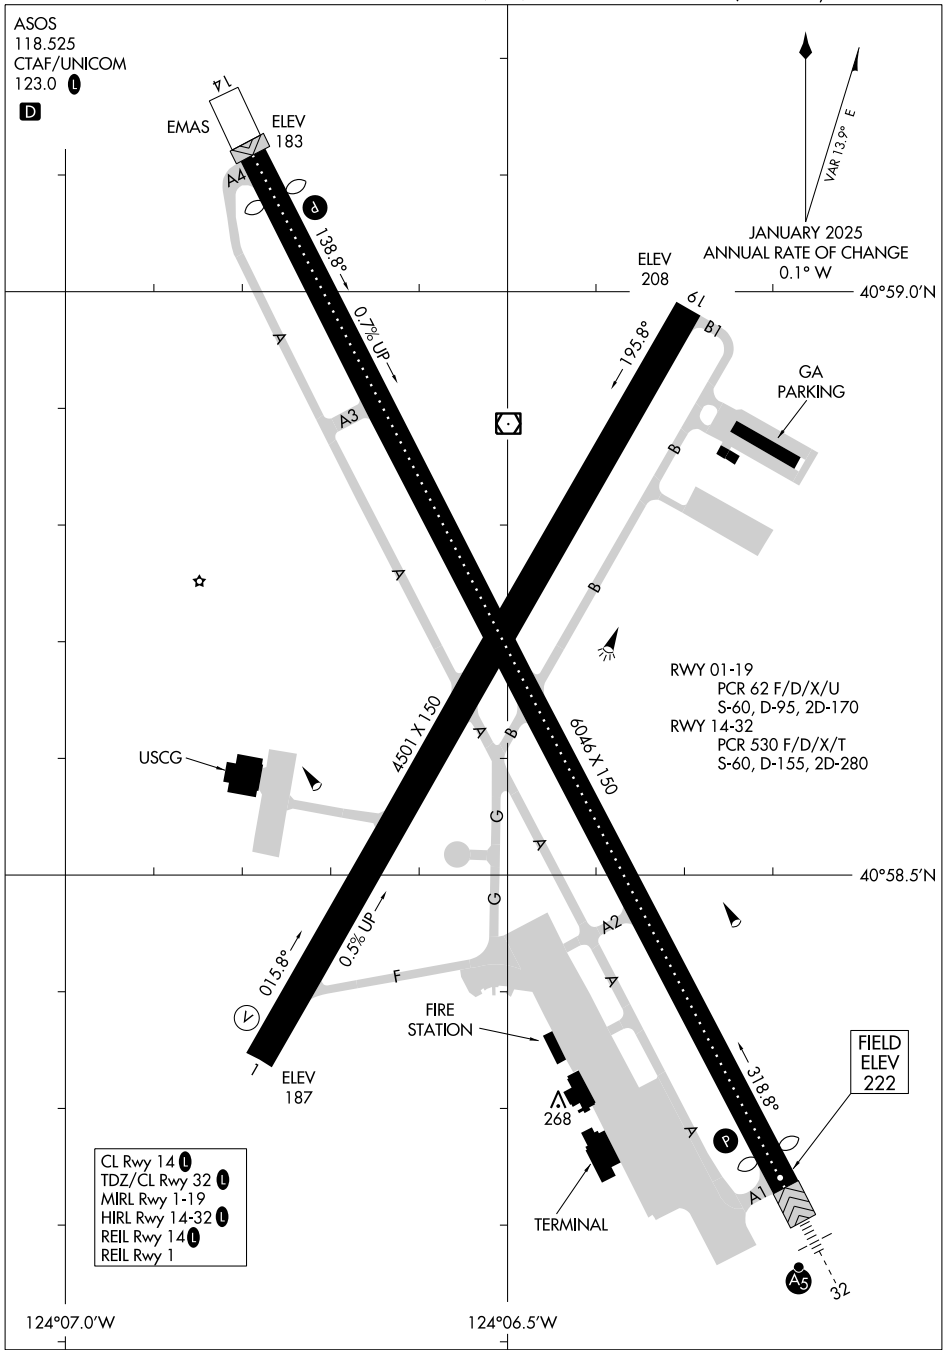

25107

AIRPORT DIAGRAM

CALIFORNIA REDWOOD COAST-HUMBOLDT COUNTY (A/CV)
AL-519 (FAA) ARCATA/EUREKA, CALIFORNIA

ASOS
118.525
CTAF/UNICOM
123.0

D

EMAS
ELEV 183

VAR 13.9° E
JANUARY 2025
ANNUAL RATE OF CHANGE
0.1° W

SW-2, 15 MAY 2025 to 12 JUN 2025

SW-2, 15 MAY 2025 to 12 JUN 2025

RWY 01-19
PCR 62 F/D/X/U
S-60, D-95, 2D-170
RWY 14-32
PCR 530 F/D/X/T
S-60, D-155, 2D-280

CL Rwy 14
TDZ/CL Rwy 32
MIRL Rwy 1-19
HIRL Rwy 14-32
REIL Rwy 14
REIL Rwy 1

AIRPORT DIAGRAM

25107

ARCATA/EUREKA, CALIFORNIA
CALIFORNIA REDWOOD COAST-HUMBOLDT COUNTY (A/CV)

124°07.0'W

124°06.5'W

40°58.5'N

40°59.0'N