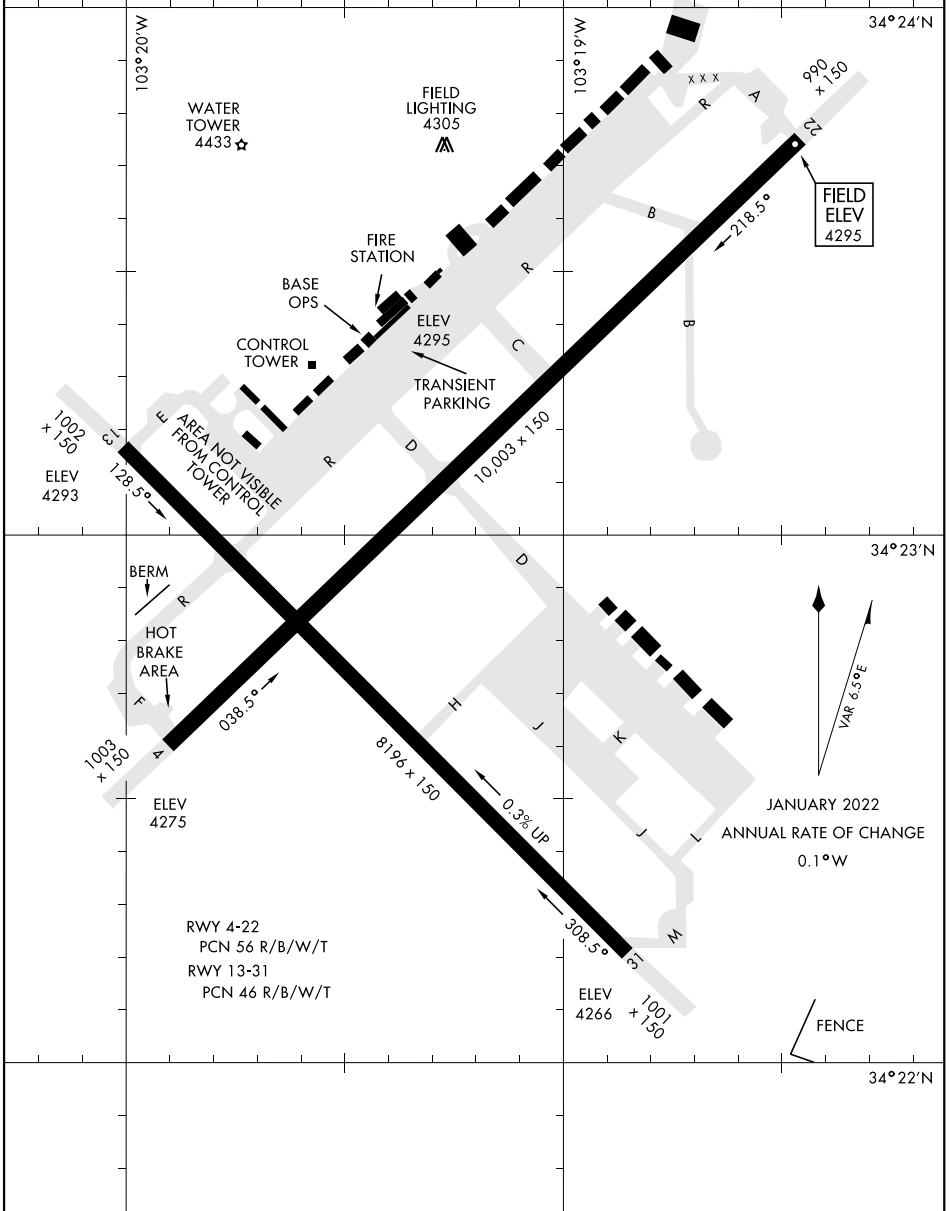

AIRPORT DIAGRAM

AL-512 [USAF]

CANNON AFB (KCVS)

CLOVIS, NEW MEXICO

ATIS 119.1 269.9
 TOWER
 120.4 270.25
 GND CON
 121.9 275.8
 CLNC DEL
 120.2 293.225

SW-1, 15 MAY 2025 to 12 JUN 2025

SW-1, 15 MAY 2025 to 12 JUN 2025

AIRPORT DIAGRAM

CLOVIS, NEW MEXICO

CANNON AFB (KCVS)