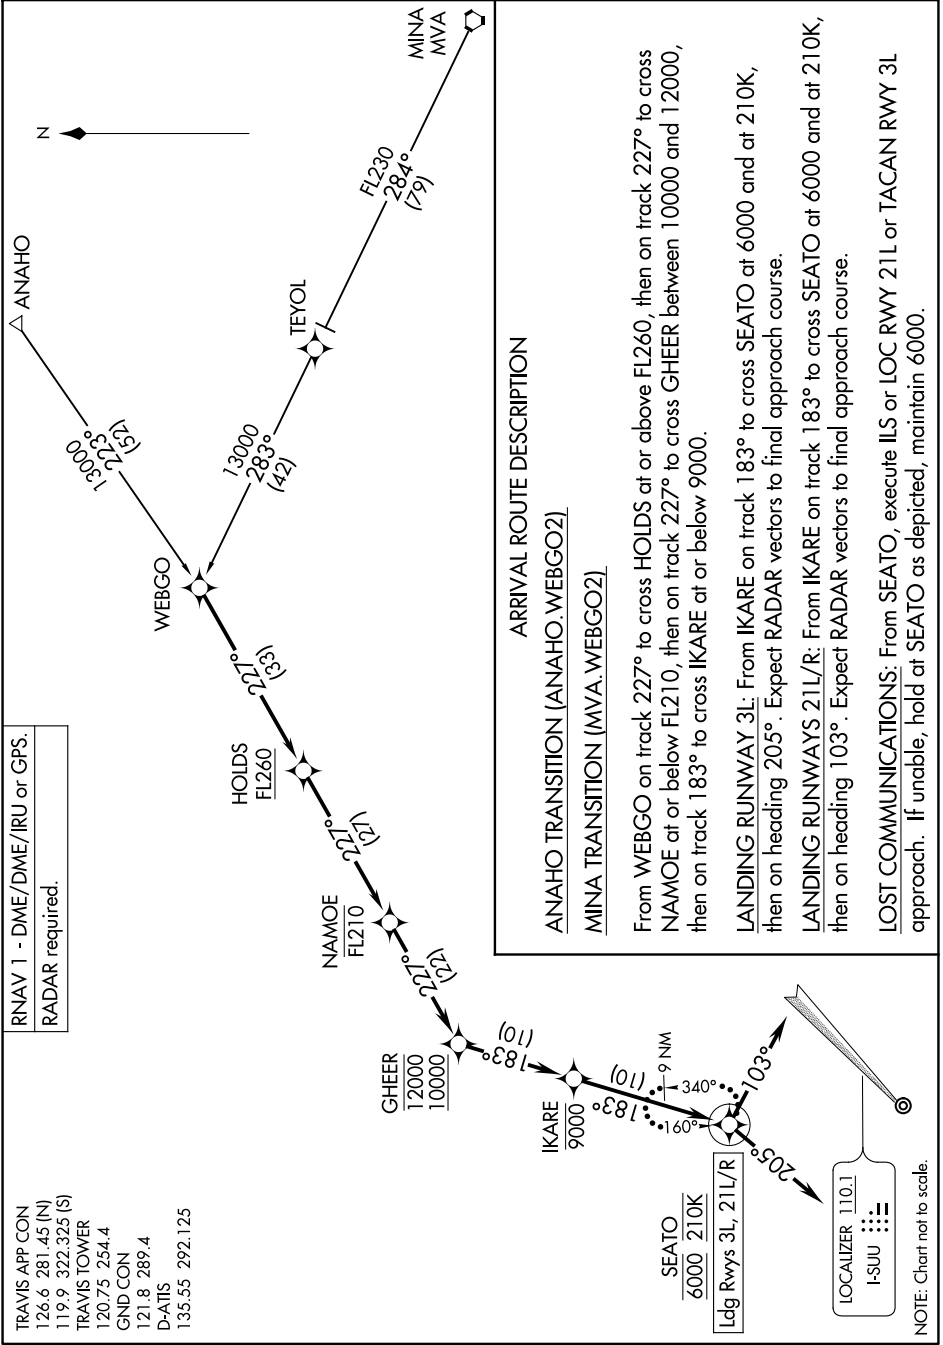

WEBGO TWO ARRIVAL (RNAV)

AL-488 (FAA)

TRAVIS AFB (KSUU)
FAIRFIELD, CALIFORNIA

SW-2, 15 MAY 2025 to 12 JUN 2025

RNAV 1 - DME/DME/IRU or GPS.
RADAR required.

TRAVIS APP CON
126.6 281.45 (N)
119.9 322.325 (S)
TRAVIS TOWER
120.75 254.4
GND CON
121.8 289.4
D-ATIS
135.55 292.125

WEBGO TWO ARRIVAL (RNAV)

FAIRFIELD, CALIFORNIA
TRAVIS AFB (KSUU)

SW-2, 15 MAY 2025 to 12 JUN 2025

NOTE: Chart not to scale.