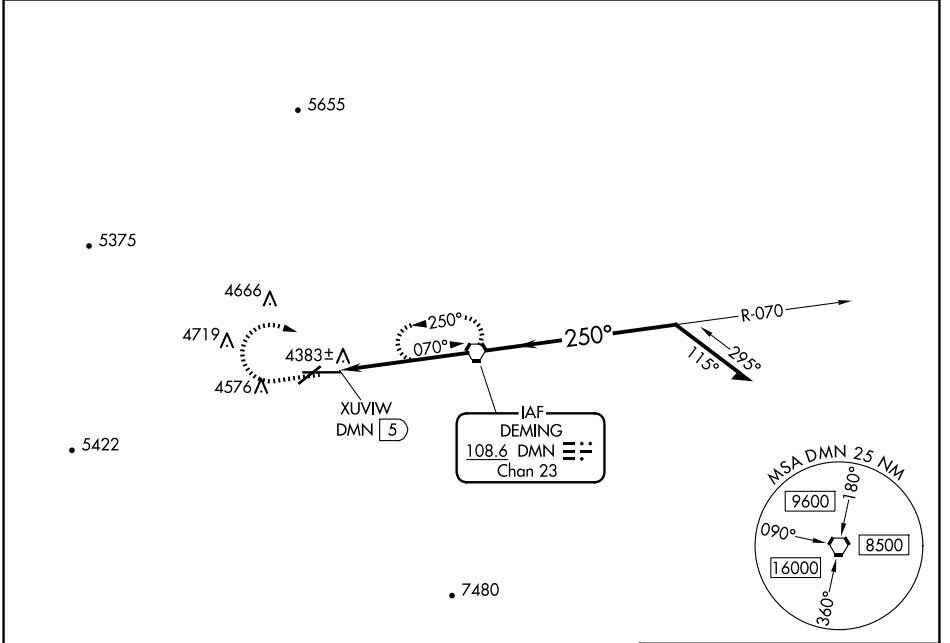

VORTAC DMN 108.6 Chan 23	APP CRS 250°	Rwy Idg TDZE Aprt Elev N/A N/A 4314
--	------------------------	---

VOR-B
DEMING MUNI (DMN)

⚠ Circling to Rwy 26 NA at night. MISSED APPROACH: Climb to 5800 then climbing right turn to 8000 direct DMN VORTAC and hold. Continue to climb-in-hold to 8000.

ASOS 118.525	ALBUQUERQUE CENTER 128.2 285.5	UNICOM 122.8 (CTAF)
------------------------	--	-------------------------------

SW-1, 15 MAY 2025 to 12 JUN 2025

SW-1, 15 MAY 2025 to 12 JUN 2025

CATEGORY	A	B	C	D	FAF to MAP 5 NM					
CIRCLING	4820-1 506 (600-1)	4940-1 626 (700-1)	5020-2 706 (800-2)	5020-2¼ 706 (800-2¼)	Knots	60	90	120	150	180
					Min:Sec	5:00	3:20	2:30	2:00	1:40