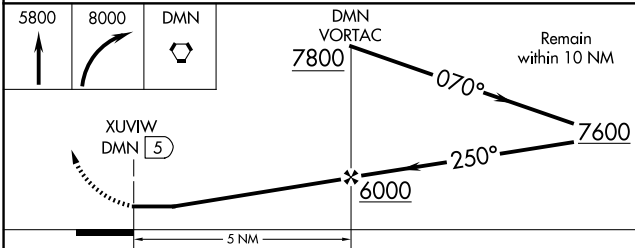

VORTAC DMN 108.6 Chan 23	APP CRS 250°	Rwy Idg TDZE Aprt Elev N/A N/A 4314
--	------------------------	---

VOR-B
DEMING MUNI (DMN)

⚠ Circling to Rwy 26 NA at night. MISSED APPROACH: Climb to 5800 then climbing right turn to 8000 direct DMN VORTAC and hold. Continue to climb-in-hold to 8000.

ASOS 118.525	ALBUQUERQUE CENTER 128.2 285.5	UNICOM 122.8 (CTAF)
------------------------	--	-------------------------------

SW-1, 15 MAY 2025 to 12 JUN 2025

SW-1, 15 MAY 2025 to 12 JUN 2025

CATEGORY	A	B	C	D	FAF to MAP 5 NM					
CIRCLING	4820-1 506 (600-1)	4940-1 626 (700-1)	5020-2 706 (800-2)	5020-2¼ 706 (800-2¼)	Knots	60	90	120	150	180
					Min:Sec	5:00	3:20	2:30	2:00	1:40