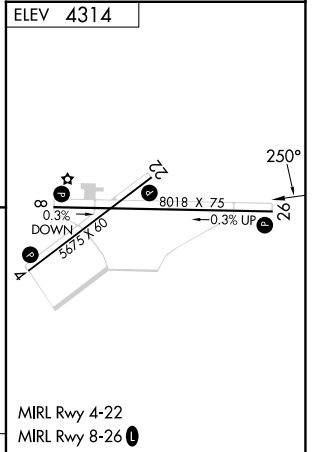

VORTAC DMN 108.6 Chan 23	APP CRS 250°	Rwy Idg TDZE Aprt Elev N/A N/A 4314
--	------------------------	---

VOR-B
DEMING MUNI (DMN)

⚠ Circling to Rwy 26 NA at night. MISSED APPROACH: Climb to 5800 then climbing right turn to 8000 direct DMN VORTAC and hold. Continue to climb-in-hold to 8000.

ASOS 118.525	ALBUQUERQUE CENTER 128.2 285.5	UNICOM 122.8 (CTAF)
------------------------	--	-------------------------------

SW-1, 15 MAY 2025 to 12 JUN 2025

SW-1, 15 MAY 2025 to 12 JUN 2025

CATEGORY	A	B	C	D	FAF to MAP 5 NM					
CIRCLING	4820-1 506 (600-1)	4940-1 626 (700-1)	5020-2 706 (800-2)	5020-2¼ 706 (800-2¼)	Knots	60	90	120	150	180
					Min:Sec	5:00	3:20	2:30	2:00	1:40