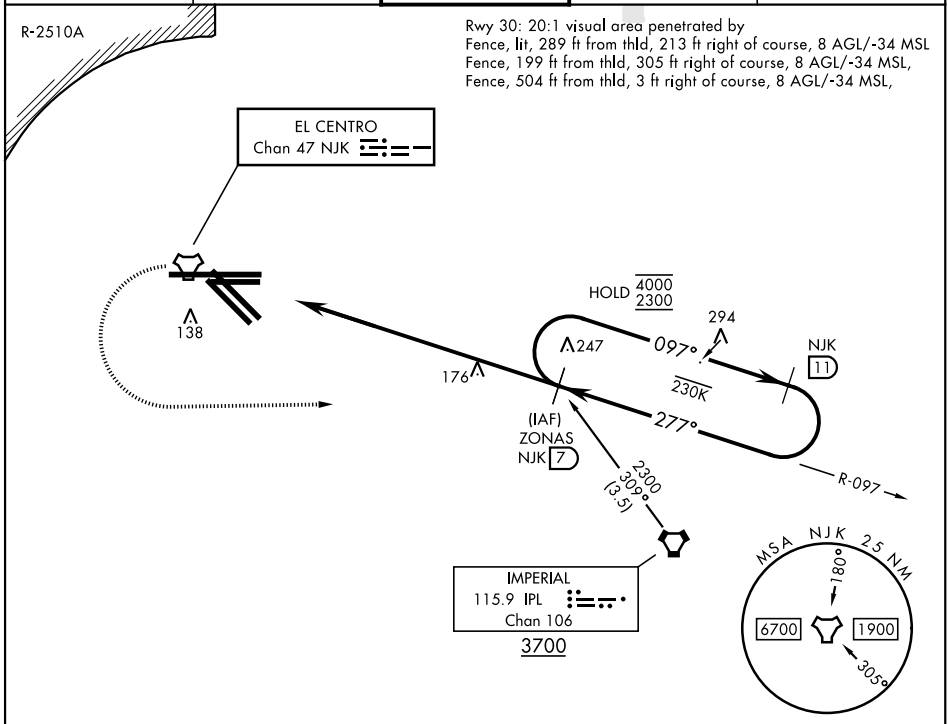

TACAN-A

TACAN NJK Chan 47	APCH CRS 277°	Rwy ldg TDZE N/A Arprt Elev -42	[USN]	EL CENTRO NAF (VRACIU FLD) (KNJK)
----------------------	------------------	--	-------	-----------------------------------

▼ Circling to Rwy 30 NA at night. MISSED APPROACH: Climb to 1000, then climbing left turn to 2300 direct ZONAS and hold.

ATIS ★ 269.275	APP CON/DEP CON 128.55 292.2	TOWER ★ 119.1 360.2	GND CON 121.9 254.35	CLNC DEL 340.2
-------------------	---------------------------------	------------------------	-------------------------	-------------------

CAUTION: Do not overfly the US-Mexican border.			
EMERG SAFE ALT 100 NM 17,000			
UNITED STATES / MEXICO			
ZONAS (7) 4 NM Holding pattern			
TACAN WASGA (2)			
5 NM			
CATEGORY	A	B	C
CIRCLING	480-1 522 (600-1)		480-1½ 522 (600-1½)
			520-2 562 (600-2)
HIRL Rwys 8-26, 12-30			

TACAN-A

SW-3, 15 MAY 2025 to 12 JUN 2025

SW-3, 15 MAY 2025 to 12 JUN 2025