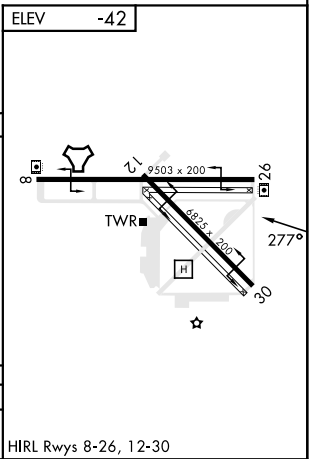

TACAN-A

TACAN NJK Chan 47	APCH CRS 277°	Rwy ldg TDZE N/A Arprt Elev -42	[USN]	EL CENTRO NAF (VRACIU FLD) (KNJK)
----------------------	------------------	--	-------	-----------------------------------

▼ Circling to Rwy 30 NA at night. MISSED APPROACH: Climb to 1000, then climbing left turn to 2300 direct ZONAS and hold.

ATIS ★ 269.275	APP CON/DEP CON 128.55 292.2	TOWER ★ 119.1 360.2	GND CON 121.9 254.35	CLNC DEL 340.2
-------------------	---------------------------------	------------------------	-------------------------	-------------------

CAUTION: Do not overfly the US-Mexican border.			
EMERG SAFE ALT 100 NM 17,000			
UNITED STATES / MEXICO			
ZONAS (7) 4 NM Holding pattern			
TACAN WASGA (2)			
5 NM			
CATEGORY	A	B	C
CIRCLING	480-1 522 (600-1)		480-1½ 522 (600-1½)
			520-2 562 (600-2)
HIRL Rwys 8-26, 12-30			