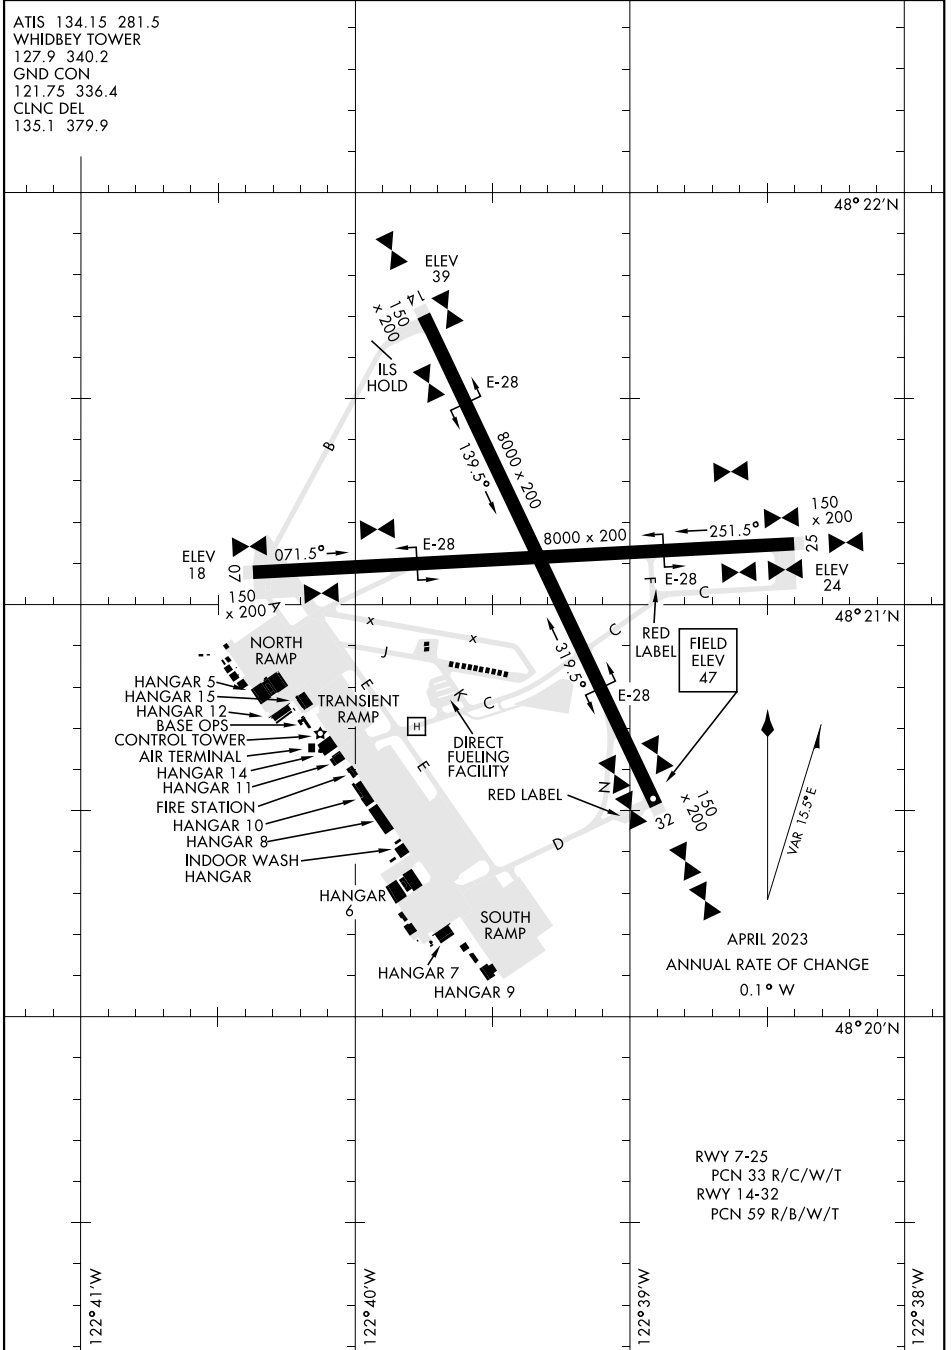

25107

AIRPORT DIAGRAM

WHIDBEY ISLAND NAS (AULT FLD) (KNUW)

OAK HARBOR, WASHINGTON

[USN]

ATIS 134.15 281.5
 WHIDBEY TOWER
 127.9 340.2
 GND CON
 121.75 336.4
 CLNC DEL
 135.1 379.9

NW-1, 15 MAY 2025 to 12 JUN 2025

NW-1, 15 MAY 2025 to 12 JUN 2025

AIRPORT DIAGRAM

OAK HARBOR, WASHINGTON

WHIDBEY ISLAND NAS (AULT FLD) (KNUW)

122° 41' W

122° 40' W

122° 39' W

122° 38' W

48° 22' N

48° 21' N

48° 20' N