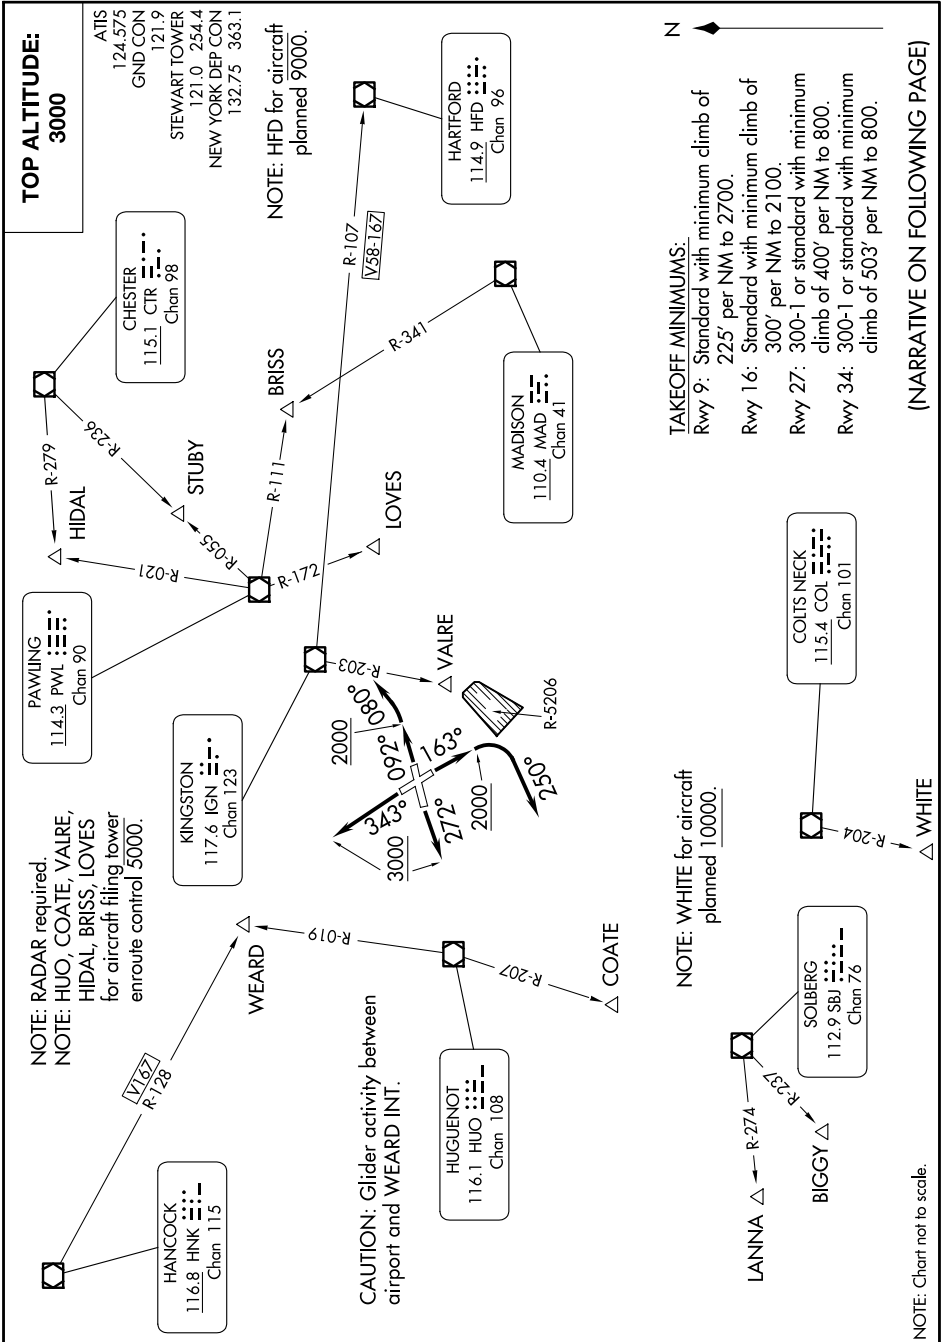

STEWART NINE DEPARTURE

AL-450 (FAA)

NEW YORK STEWART INTL (SWF)
NEW YORK, NEW YORK

NE-2, 15 MAY 2025 to 12 JUN 2025

NOTE: Chart not to scale.

WHITE

NE-2, 15 MAY 2025 to 12 JUN 2025

(NARRATIVE ON FOLLOWING PAGE)

STEWART NINE DEPARTURE