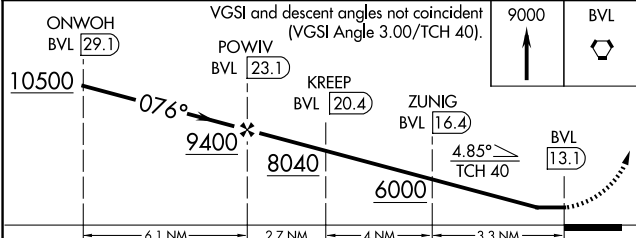

VORTAC BVL 112.3 Chan 70	APP CRS 076°	Rwy ldg TDZE Apt Elev 4237	N/A N/A 4237
--	------------------------	--	---

VOR/DME-B WENDOVER (ENV)

⚠ Circling NA north of Rwy 8-26.
❄ -13°C

MISSED APPROACH: Climb to 9000 direct BVL VORTAC and hold, continue climb-in-hold to 9000.

AWOS-3PT 120.55	SALT LAKE CENTER 128.55 269.175	UNICOM 122.8 (CTAF)
---------------------------	---	-------------------------------

SW-4, 15 MAY 2025 to 12 JUN 2025

SW-4, 15 MAY 2025 to 12 JUN 2025

CATEGORY	A	B	C	D	E
C CIRCLING	5500-1¼ 1263 (1300-1¼)	5500-1½ 1263 (1300-1½)	5500-3 263 (1300-3)	5700-3	1463 (1500-3)