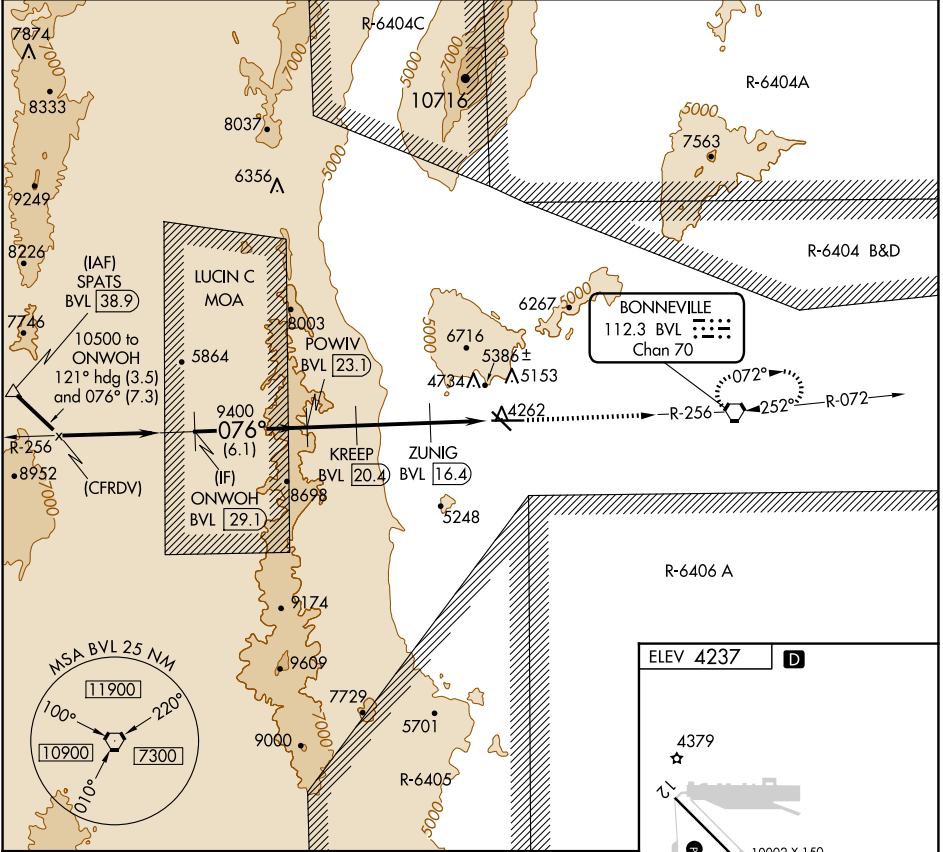

VORTAC BVL 112.3 Chan 70	APP CRS 076°	Rwy ldg TDZE Apt Elev 4237	N/A N/A 4237
--	------------------------	--	---

VOR/DME-B WENDOVER (ENV)

⚠ Circling NA north of Rwy 8-26.
❄ -13°C

MISSED APPROACH: Climb to 9000 direct BVL VORTAC and hold, continue climb-in-hold to 9000.

AWOS-3PT 120.55	SALT LAKE CENTER 128.55 269.175	UNICOM 122.8 (CTAF)
---------------------------	---	-------------------------------

SW-4, 15 MAY 2025 to 12 JUN 2025

SW-4, 15 MAY 2025 to 12 JUN 2025

CATEGORY	A	B	C	D	E
C CIRCLING	5500-1¼ 1263 (1300-1¼)	5500-1½ 1263 (1300-1½)	5500-3 263 (1300-3)	5700-3	1463 (1500-3)

REIL Rwy 8, 12, 26 and 30 **ⓘ**
 MIRL Rwy 8-26 and 12-30 **ⓘ**