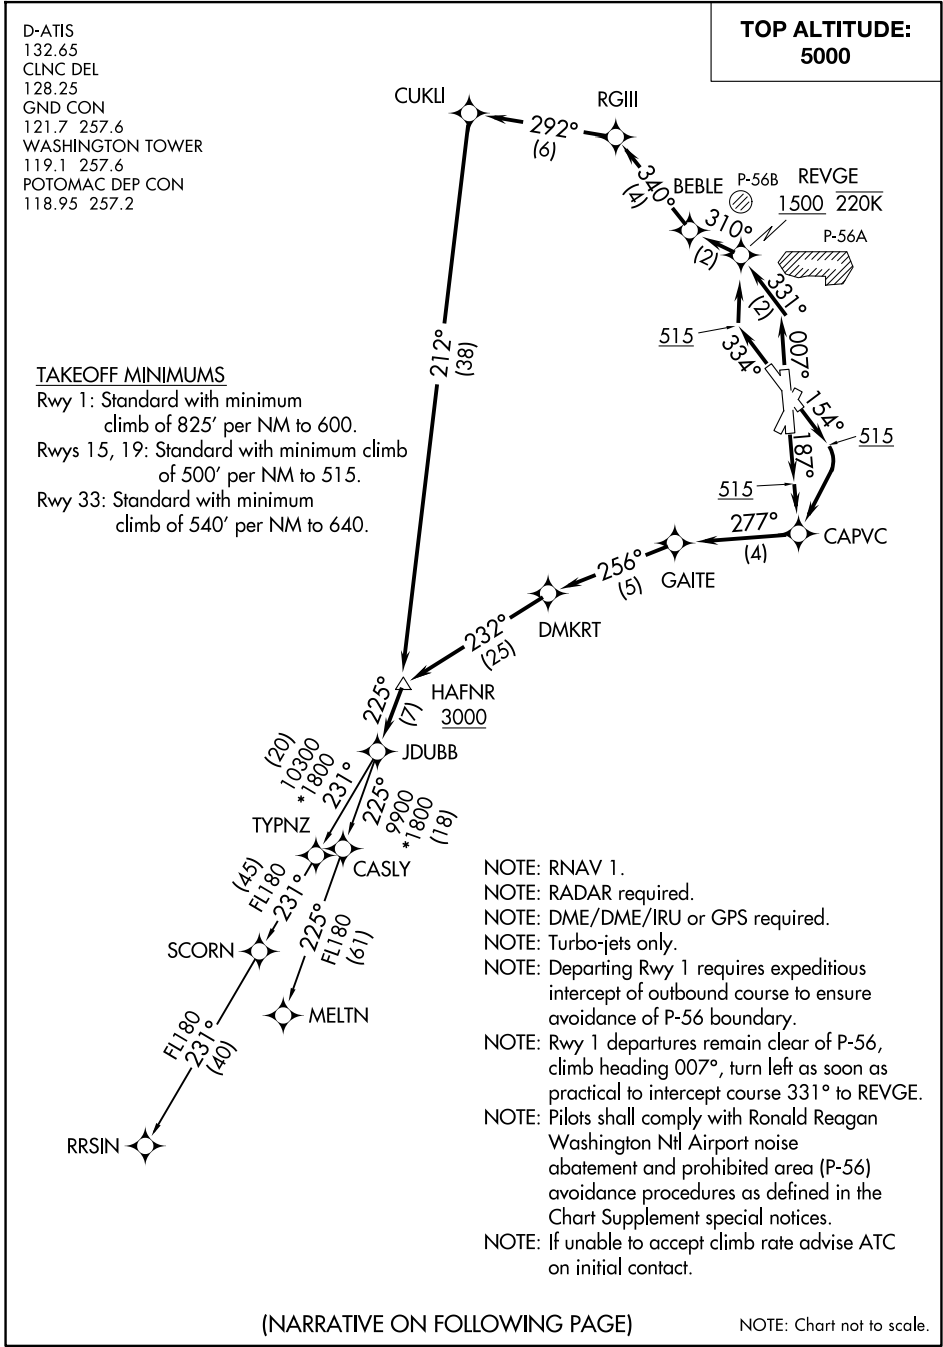

(JDUBB4.JDUBB) 21112

JDUBB FOUR DEPARTURE (RNAV)

RONALD REAGAN WASHINGTON NTL (DCA)
WASHINGTON, DC

NE-3, 15 MAY 2025 to 12 JUN 2025

NE-3, 15 MAY 2025 to 12 JUN 2025

(NARRATIVE ON FOLLOWING PAGE)

NOTE: Chart not to scale.

JDUBB FOUR DEPARTURE (RNAV)

(JDUBB4.JDUBB) 31DEC20

WASHINGTON, DC
RONALD REAGAN WASHINGTON NTL (DCA)