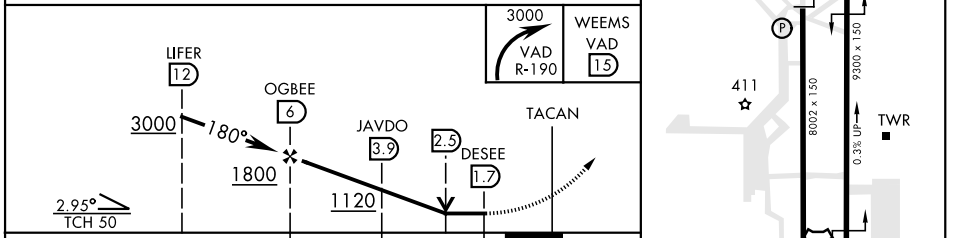

TACAN Y RWY 18R

TACAN VAD Chan 80	APCH CRS 180°	Rwy Idg TDZE Arprt Elev 8002 231 233	[USAF]	MOODY AFB (KVAD)
<p>▼ * When ALS inop, increase CAT AB RVR to 55 and vis to 1 mile, CAT CDE vis to 1 1/2 miles.</p>		<p>MALSR A5</p>		<p>MISSED APPROACH: Climb to 3000 on VAD TACAN R-190 to WEEMS and hold.</p>
ATIS ★ 273.5	VALDOSTA APP CON 126.6 285.6	TOWER ★ 128.45 (CTAF) 257.625	GND CON 138.95 275.8	CLNC DEL 120.625 296.7

CATEGORY	A	B	C	D	E
S-18R *	700/40 469 (500-3/4)		700/50 469 (500-1)		
CIRCLING	760-1 527 (600-1)		760-1 1/2 527 (600-1 1/2)	800-2 567 (600-2)	

TACAN Y RWY 18R

SE-4, 15 MAY 2025 to 12 JUN 2025

SE-4, 15 MAY 2025 to 12 JUN 2025