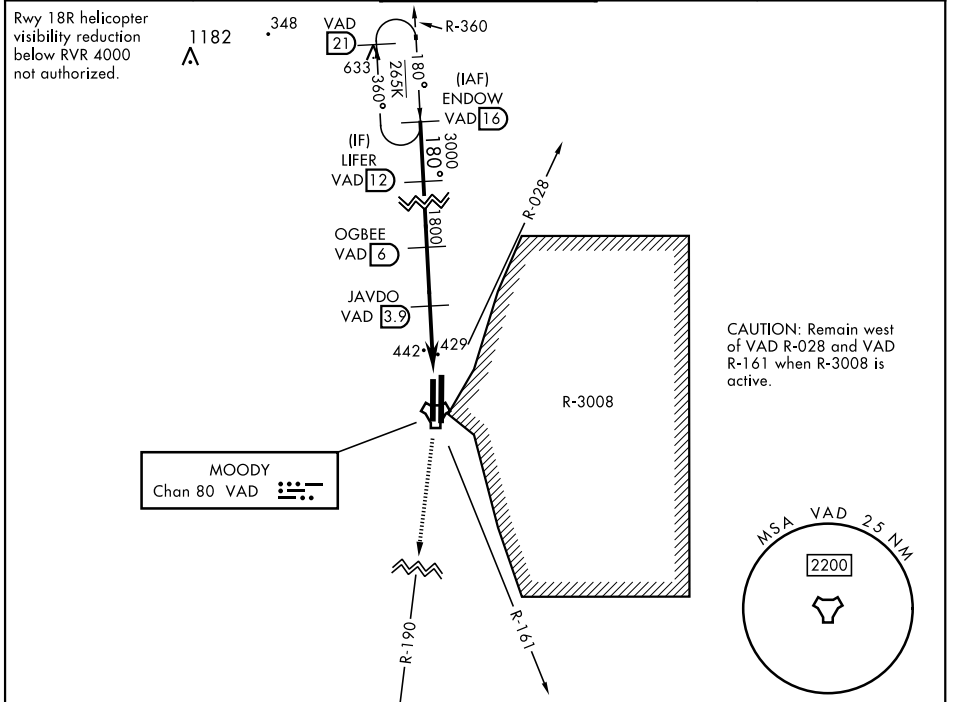

TACAN Y RWY 18R

TACAN VAD Chan 80	APCH CRS 180°	Rwy Idg TDZE Arprt Elev 8002 231 233	[USAF]	MOODY AFB (KVAD)
<p>▼ * When ALS inop, increase CAT AB RVR to 55 and vis to 1 mile, CAT CDE vis to 1 1/2 miles.</p>		<p>MALSR A5</p>		<p>MISSED APPROACH: Climb to 3000 on VAD TACAN R-190 to WEEMS and hold.</p>
ATIS ★ 273.5	VALDOSTA APP CON 126.6 285.6	TOWER ★ 128.45 (CTAF) 257.625	GND CON 138.95 275.8	CLNC DEL 120.625 296.7

CATEGORY	A	B	C	D	E
S-18R *	700/40 469 (500-3/4)		700/50 469 (500-1)		
CIRCLING	760-1 527 (600-1)		760-1 1/2 527 (600-1 1/2)	800-2 567 (600-2)	

TACAN Y RWY 18R

SE-4, 15 MAY 2025 to 12 JUN 2025

SE-4, 15 MAY 2025 to 12 JUN 2025