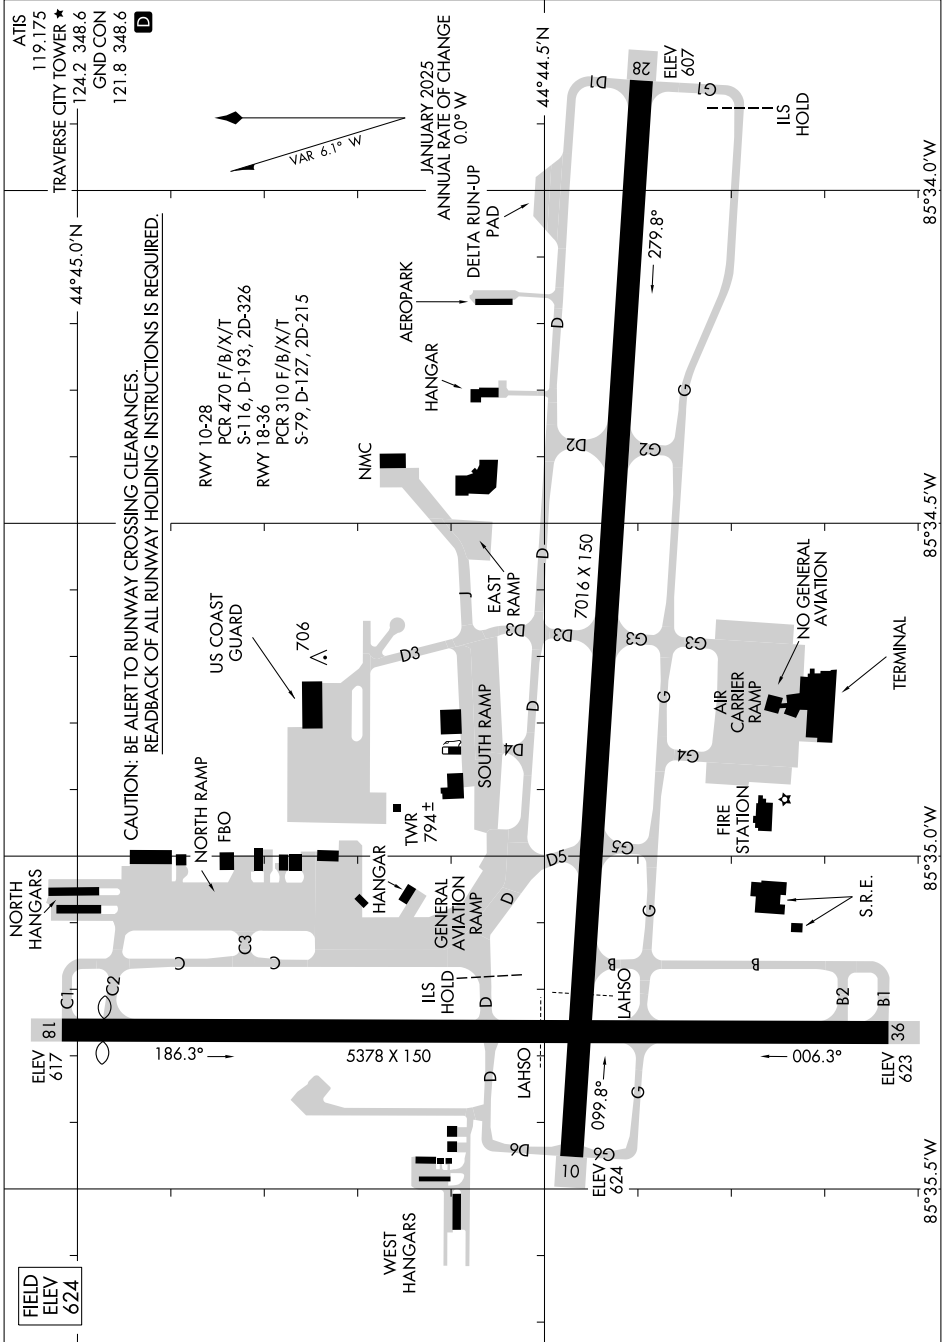

AIRPORT DIAGRAM

AL-425 (FAA)

CHERRY CAPITAL (TVC)
TRAVERSE CITY, MICHIGAN

EC-1, 15 MAY 2025 to 12 JUN 2025

CAUTION: BE ALERT TO RUNWAY CROSSING CLEARANCES.
READBACK OF ALL RUNWAY HOLDING INSTRUCTIONS IS REQUIRED.

JANUARY 2025
ANNUAL RATE OF CHANGE
0.0° W

EC-1, 15 MAY 2025 to 12 JUN 2025

AIRPORT DIAGRAM

TRAVERSE CITY, MICHIGAN
CHERRY CAPITAL (TVC)