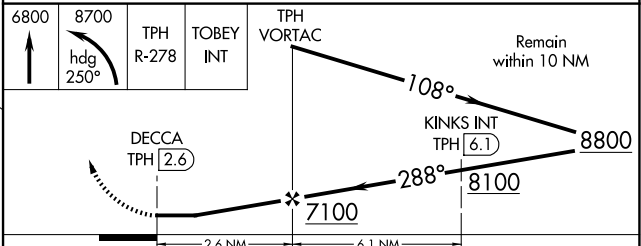

VORTAC TPH 116.0 Chan 107	APP CRS 288°	Rwy ldg TDZE N/A Apt Elev 5430
---	------------------------	---

VOR-A
TONOPAH (TPH)

⚠ Circling Rwy 11 NA at night. When local altimeter setting not received, procedure NA. Circling NA for Cat D southwest of Rwy 15-33.

MISSED APPROACH: Climb to 6800 then climbing left turn to 8700 on heading 250° and on TPH VORTAC R-278 to TOBEY INT and hold.

ASOS 118.875	NELLIS APP CON 119.35 254.4	UNICOM 123.0 (CTAF) 0
------------------------	---------------------------------------	---------------------------------

MIRL Rws 11-29 and 15-33 0		FAF to MAP 2.6 NM			
Knots	60	90	120	150	180
Min:Sec	2:36	1:44	1:18	1:02	0:52
CATEGORY	A	B	C	D	
CIRCLING	6640-1¼ 1210 (1300-1¼)	6640-1½ 1210 (1300-1½)	6640-3	1210 (1300-3)	