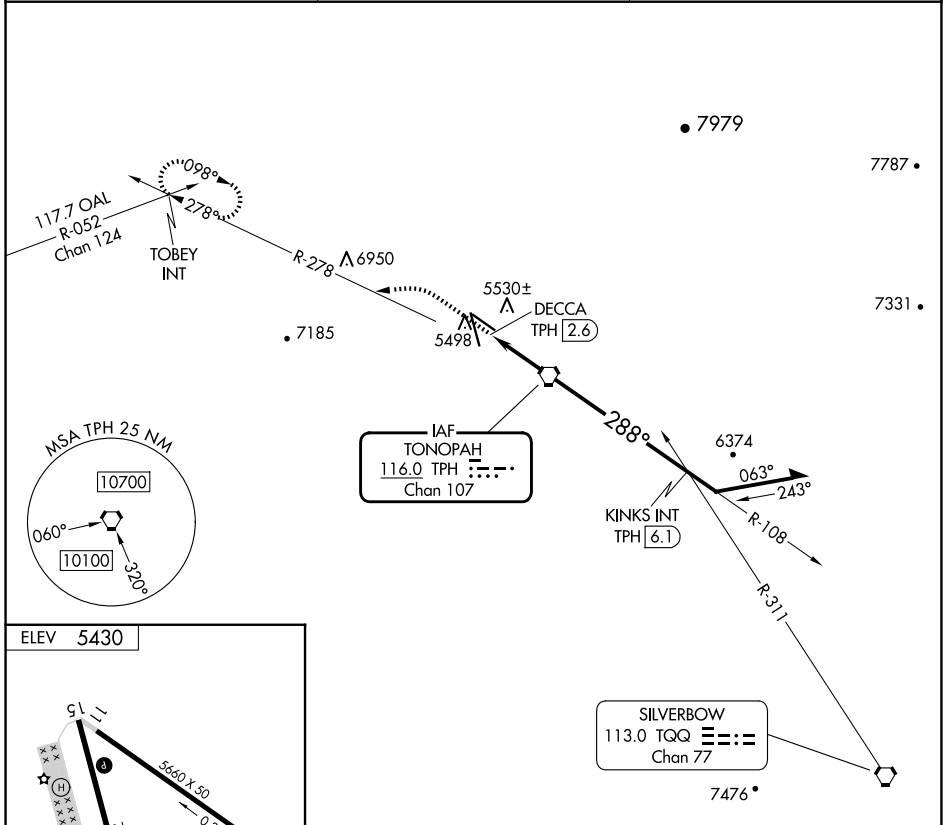

VORTAC TPH 116.0 Chan 107	APP CRS 288°	Rwy ldg TDZE N/A Apt Elev 5430
---	------------------------	---

VOR-A
TONOPAH (TPH)

⚠ Circling Rwy 11 NA at night. When local altimeter setting not received, procedure NA. Circling NA for Cat D southwest of Rwy 15-33.

MISSED APPROACH: Climb to 6800 then climbing left turn to 8700 on heading 250° and on TPH VORTAC R-278 to TOBEY INT and hold.

ASOS 118.875	NELLIS APP CON 119.35 254.4	UNICOM 123.0 (CTAF) 0
------------------------	---------------------------------------	---------------------------------

MIRL Rws 11-29 and 15-33 0		FAF to MAP 2.6 NM			
Knots	60	90	120	150	180
Min:Sec	2:36	1:44	1:18	1:02	0:52
CATEGORY	A	B	C	D	
CIRCLING	6640-1¼ 1210 (1300-1¼)	6640-1½ 1210 (1300-1½)	6640-3	1210 (1300-3)	

SW-4, 15 MAY 2025 to 12 JUN 2025

SW-4, 15 MAY 2025 to 12 JUN 2025