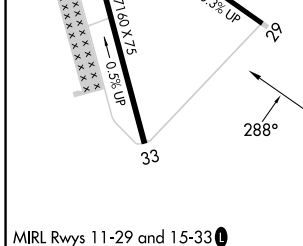

VORTAC TPH 116.0 Chan 107	APP CRS 288°	Rwy ldg TDZE N/A Apt Elev 5430
---	------------------------	---

VOR-A
TONOPAH (TPH)

⚠ Circling Rwy 11 NA at night. When local altimeter setting not received, procedure NA. Circling NA for Cat D southwest of Rwy 15-33.

MISSED APPROACH: Climb to 6800 then climbing left turn to 8700 on heading 250° and on TPH VORTAC R-278 to TOBEY INT and hold.

ASOS 118.875	NELLIS APP CON 119.35 254.4	UNICOM 123.0 (CTAF) 0
------------------------	---------------------------------------	---------------------------------

MIRL Rws 11-29 and 15-33 0		FAF to MAP 2.6 NM			
Knots	60	90	120	150	180
Min:Sec	2:36	1:44	1:18	1:02	0:52
CATEGORY	A	B	C	D	
CIRCLING	6640-1¼ 1210 (1300-1¼)	6640-1½ 1210 (1300-1½)	6640-3	1210 (1300-3)	