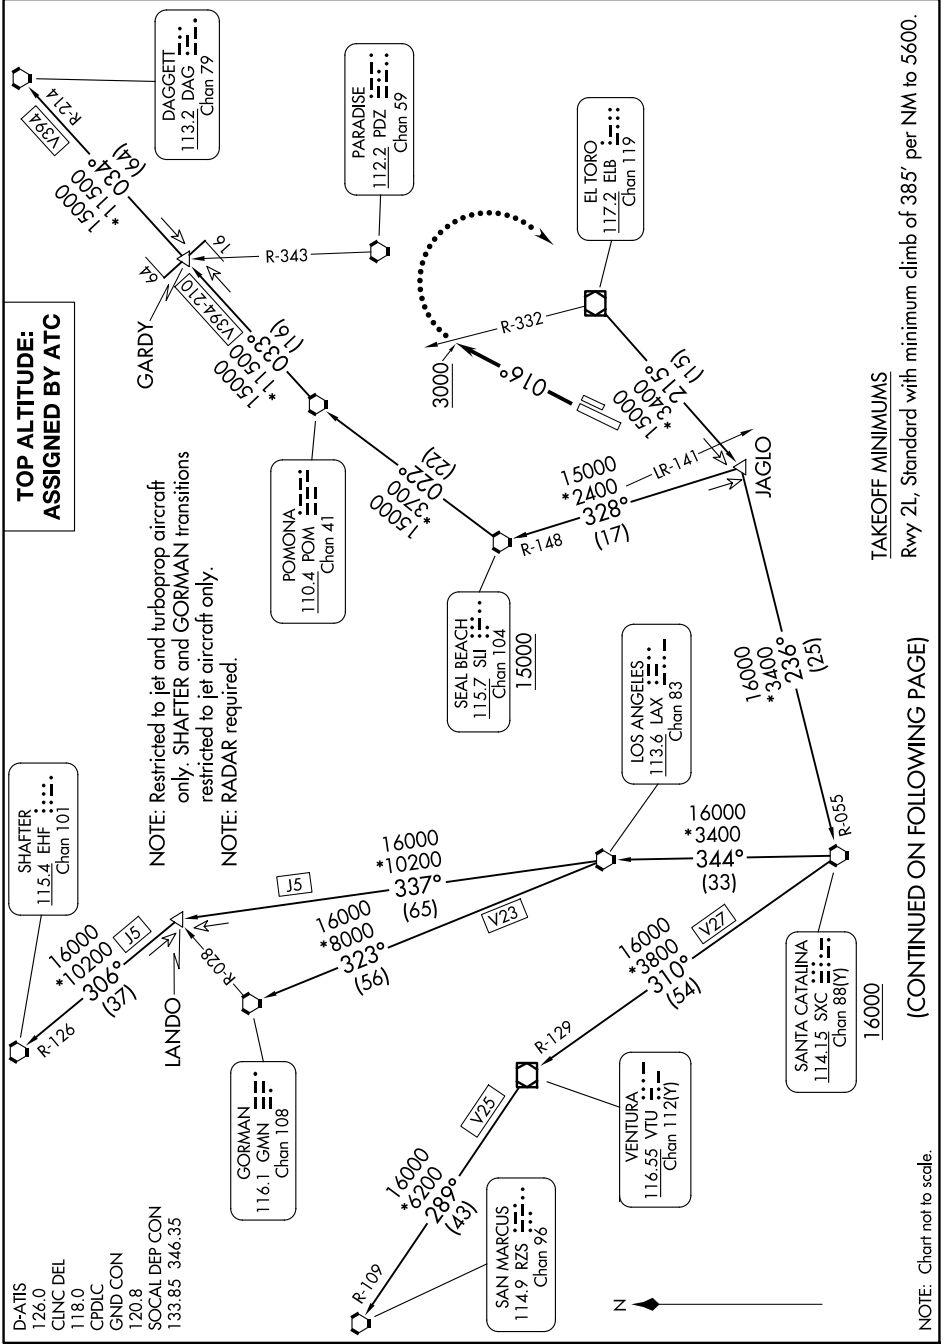

# IRVINE FIVE DEPARTURE

SW-3, 15 MAY 2025 to 12 JUN 2025

SW-3, 15 MAY 2025 to 12 JUN 2025