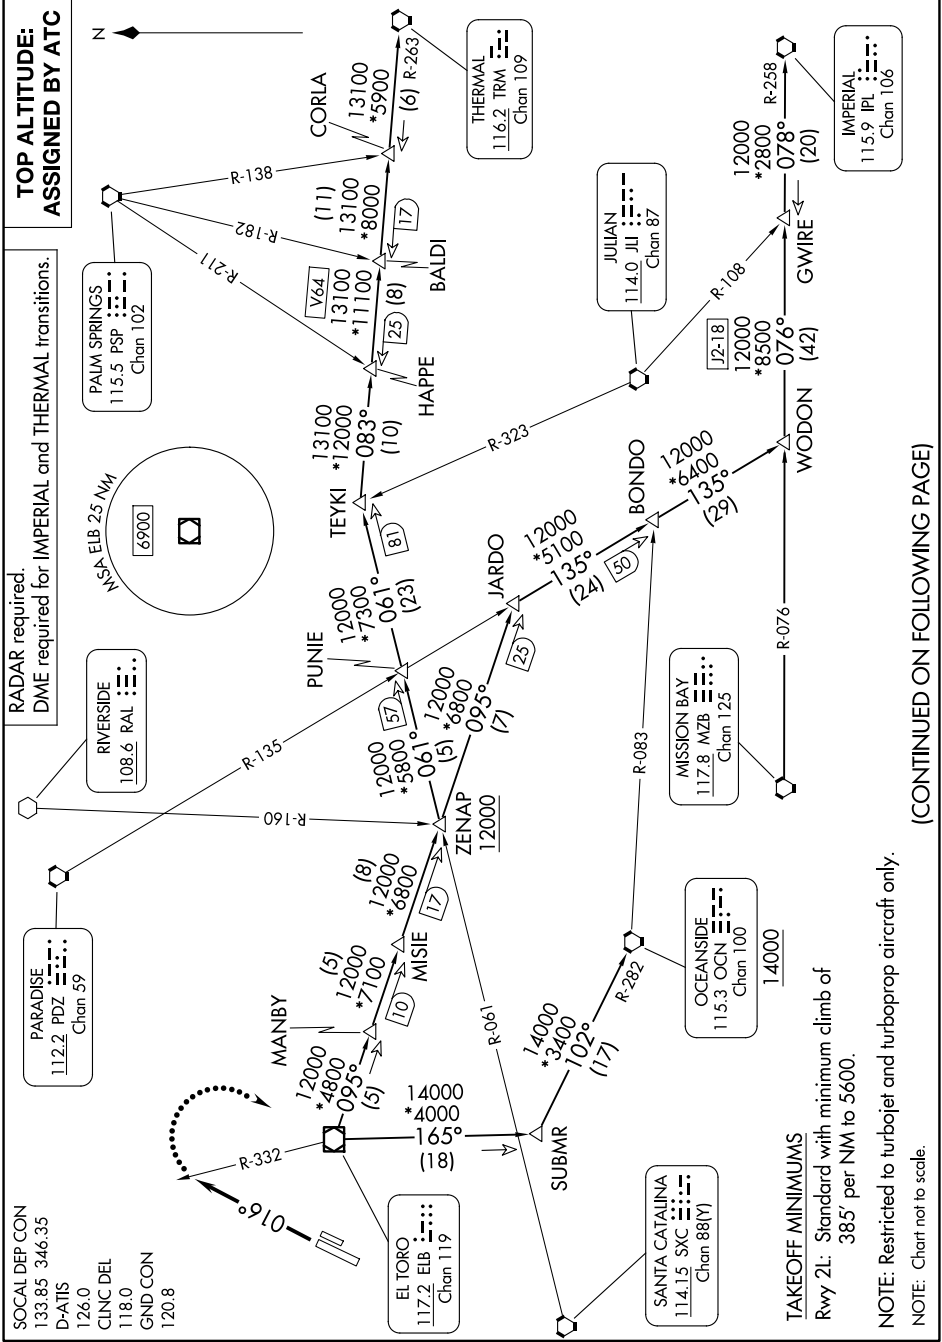

EL TORO FIVE DEPARTURE

SW-3, 15 MAY 2025 to 12 JUN 2025

SOCAL DEP CON 133.85 346.35
D-ATIS 126.0
CLNC DEL 118.0
GND CON 120.8

RADAR required.
DME required for IMPERIAL and THERMAL transitions.

**TOP ALTITUDE:
ASSIGNED BY ATC**

PARADISE 112.2 PDZ Chan 59
RIVERSIDE 108.6 RAL Chan 102
PALM SPRINGS 115.5 PSP Chan 102

WVSA ELB 2.5 NM
6900

EL TORO FIVE DEPARTURE

(CONTINUED ON FOLLOWING PAGE)

SW-3, 15 MAY 2025 to 12 JUN 2025