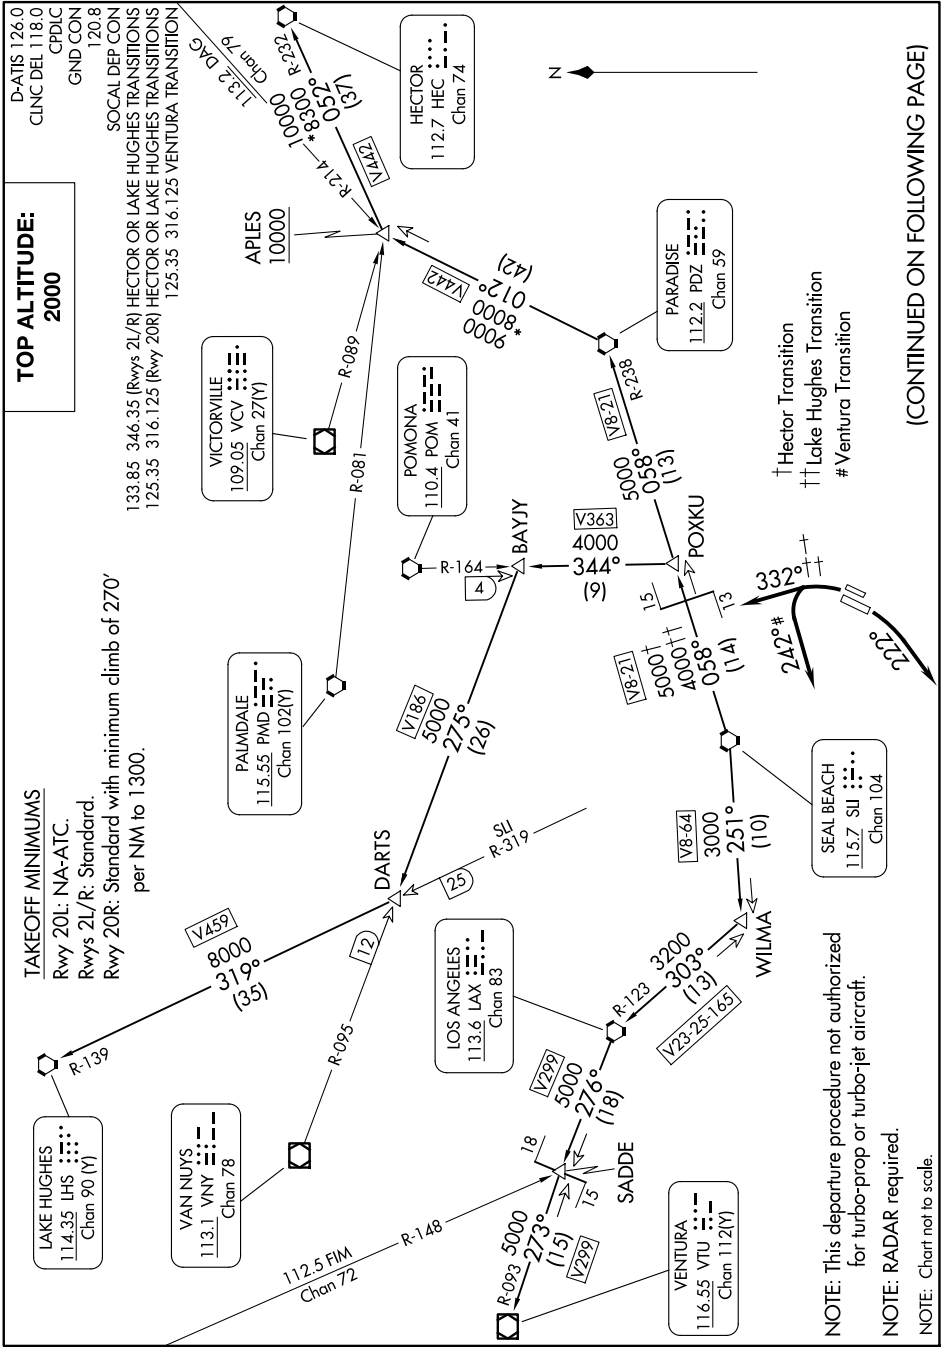

# ANAHEIM ONE DEPARTURE

SW-3, 15 MAY 2025 to 12 JUN 2025

(CONTINUED ON FOLLOWING PAGE)

SW-3, 15 MAY 2025 to 12 JUN 2025

# ANAHEIM ONE DEPARTURE