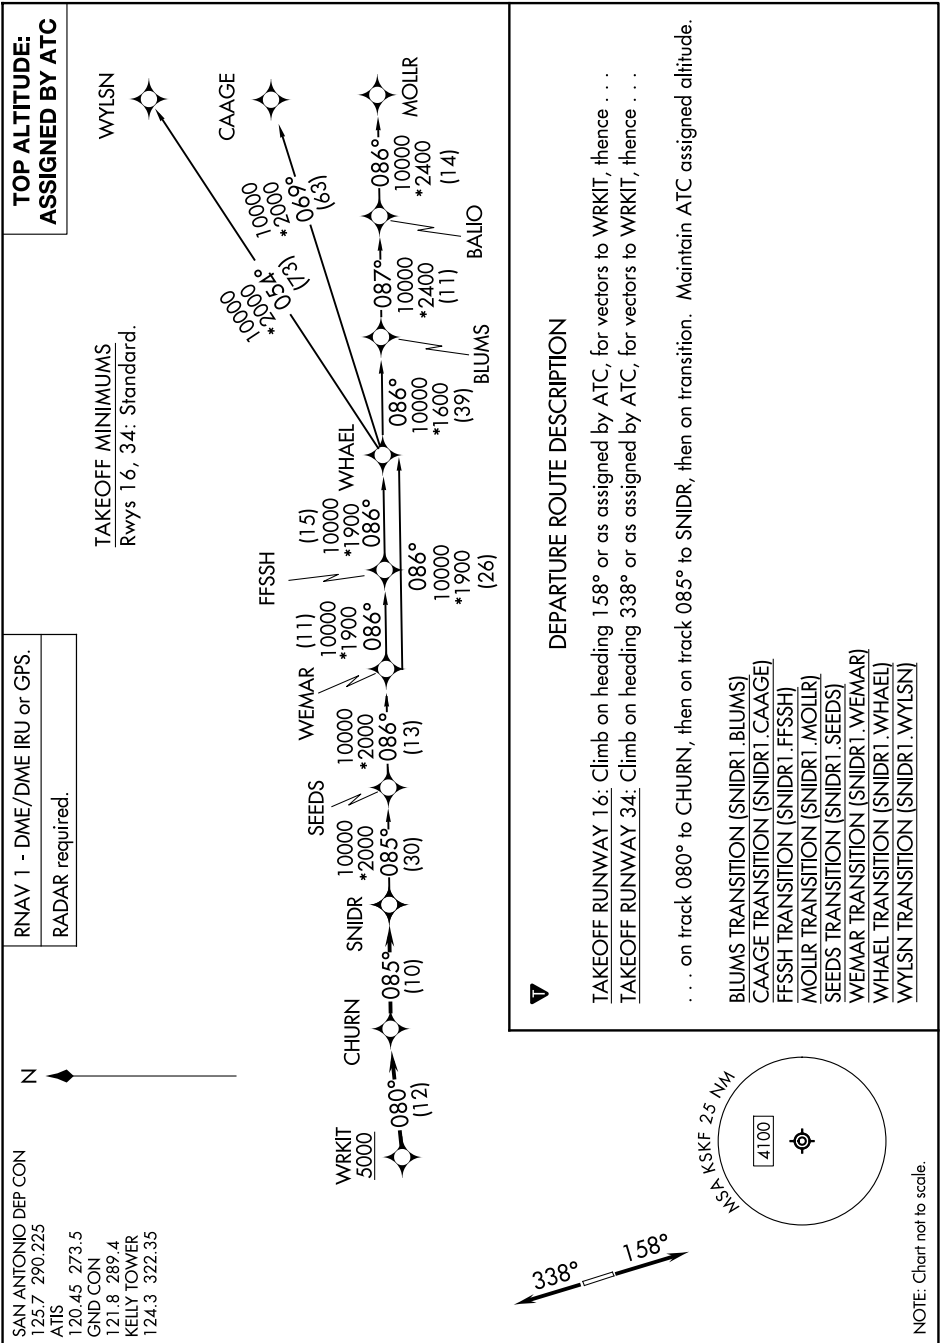

(SNIDR1.SNIDR) 24025

SNIDR ONE DEPARTURE (RNAV)

AL-371 (FAA)

KELLY FLD (SKF)
SAN ANTONIO, TEXAS

SC-3, 15 MAY 2025 to 12 JUN 2025

SNIDR ONE DEPARTURE (RNAV)
(SNIDR1.SNIDR) 25JAN24

SAN ANTONIO, TEXAS
KELLY FLD (SKF)

SC-3, 15 MAY 2025 to 12 JUN 2025