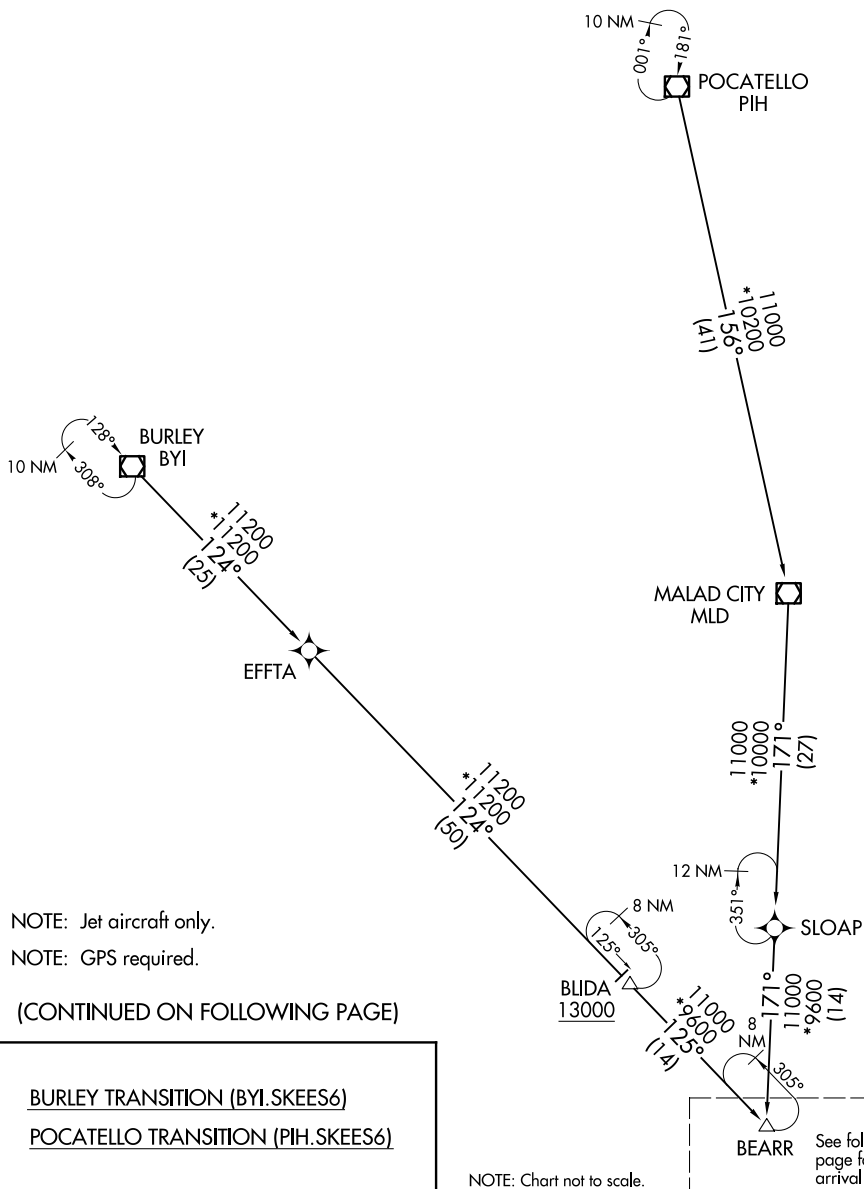

(BEARR.SKEES6) 25051

SKEES SIX ARRIVAL (RNAV) Transition Routes AL-365 (FAA)

SALT LAKE CITY INTL (SLC)
SALT LAKE CITY, UTAH

SALT LAKE CITY APP CON
124.9 290.3
D-ATIS
124.75 125.625

RNAV 1 - GPS.
RADAR required.

SW-4, 15 MAY 2025 to 12 JUN 2025

SW-4, 15 MAY 2025 to 12 JUN 2025

NOTE: Jet aircraft only.
NOTE: GPS required.

(CONTINUED ON FOLLOWING PAGE)

BURLEY TRANSITION (BYI.SKEES6)
POCATELLO TRANSITION (PIH.SKEES6)

BEARR See following page for arrival routes

NOTE: Chart not to scale.

SKEES SIX ARRIVAL (RNAV) Transition Routes

(BEARR.SKEES6) 20FEB25

SALT LAKE CITY, UTAH
SALT LAKE CITY INTL (SLC)