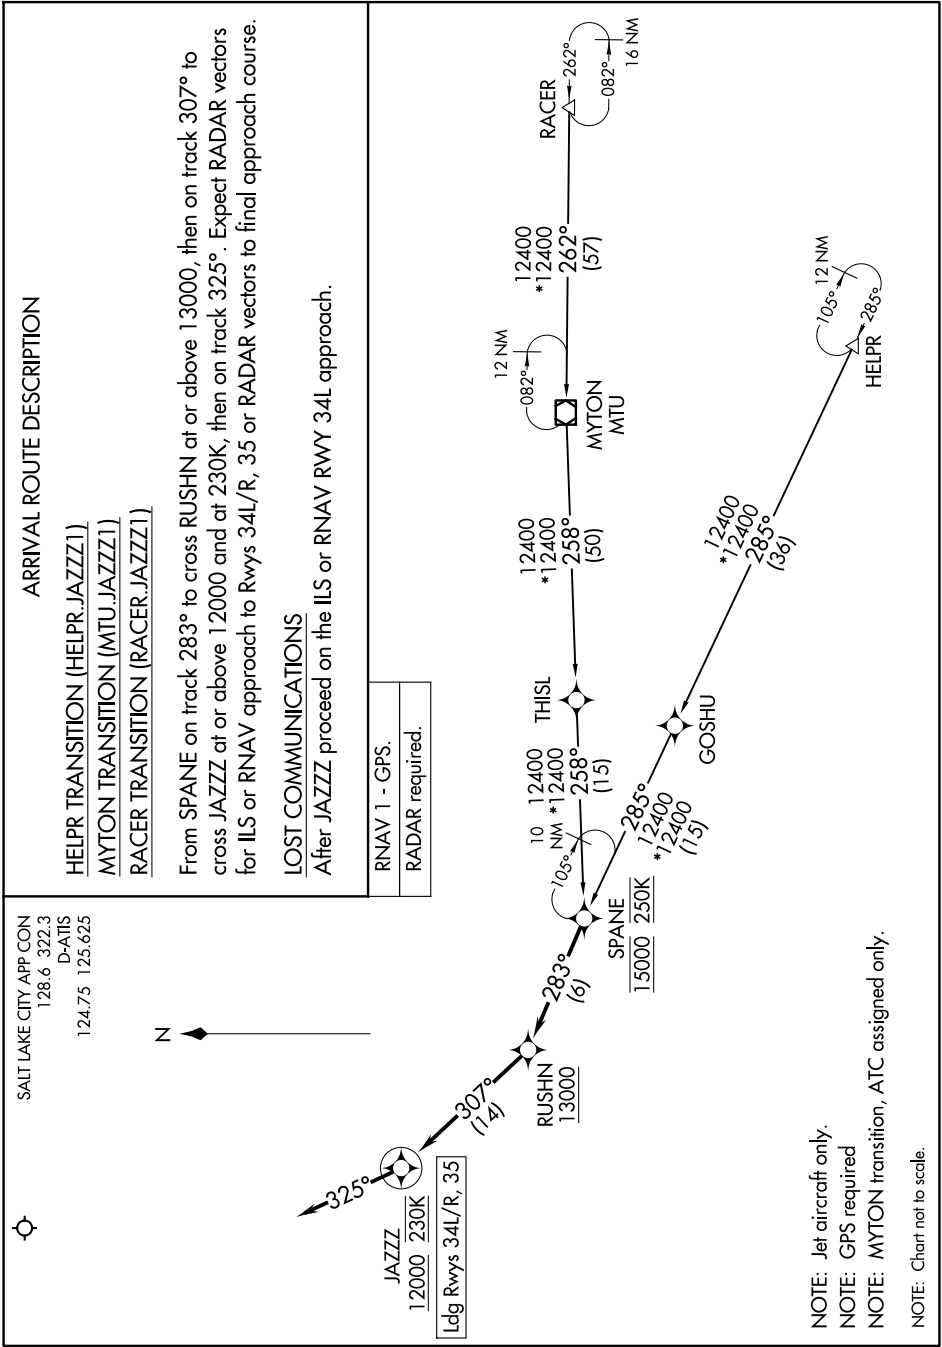

JAZZZ ONE ARRIVAL (RNAV)

AL-365 (FAA)

SALT LAKE CITY INTL (SLC)
SALT LAKE CITY, UTAH

SW-4, 15 MAY 2025 to 12 JUN 2025

JAZZZ ONE ARRIVAL (RNAV)

SALT LAKE CITY, UTAH
SALT LAKE CITY INTL (SLC)

SW-4, 15 MAY 2025 to 12 JUN 2025